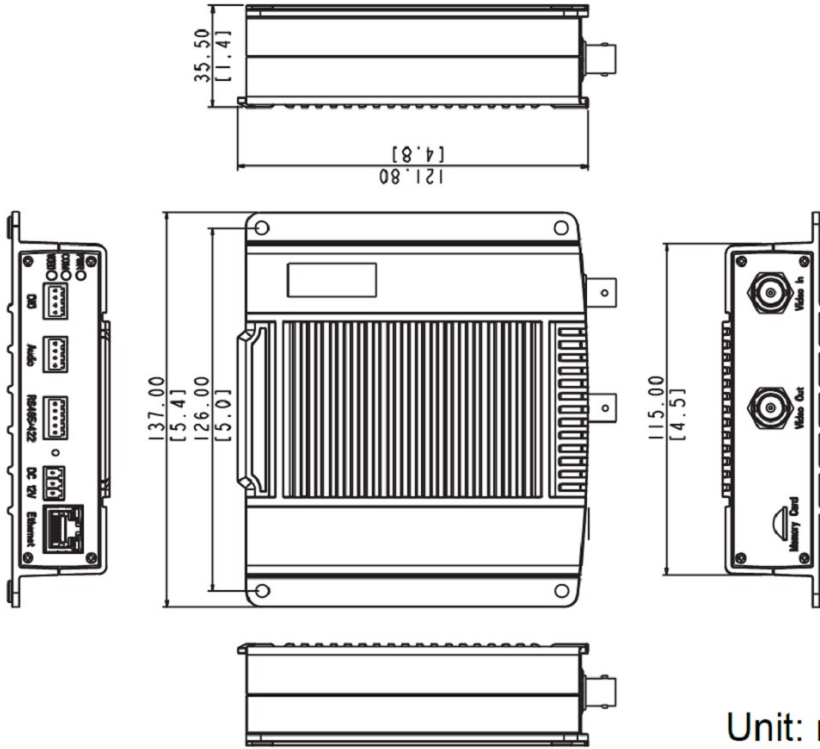

Interface

Serial Port	1, RS-485/RS-422, Terminal block
Audio Interface	1/1, Terminal block
Analog Video Input	1 X CVBS, BNC connector
Analog Video Output	1 x CVBS, BNC connector
Local Storage	MicroSD, MicroSDHC, MicroSDXC memory card slot (card not included)
Digital Input/Output	1/1

General

Power Source	DC 7-20V, PoE Class 3 (IEEE802.3af)
Power Consumption	3 W (DC), 3.36 W (PoE)
Weight	442g (0.977lb)
Dimensions	(W x H x D): 137mm x 35.5mm x 121.8mm (5.4" x 1.4" x 4.8")
Mount Type	Surface
Starting Temperature	-10°C ~ 50°C (14°F ~ 122°F)
Operating Temperature	-10°C ~ 50°C (14°F ~ 122°F)
Operating Humidity	10% - 85% RH
Remote Access	Web Client, Mobile Client
Approvals	CE Class B, FCC Class B, UL (for optional PoE injector and power adapter)
Real-time Clock (RTC)	Yes
Warranty	3 Year(s). For extended warranty offering, see http://www.acti.com/support/warranty

► Photo Indication

- 1 Memory Card Slot
- 2 Analog Video Output
- 3 Analog Video Input
- 4 Power LED
- 5 Serial Port LED
- 6 Video LED
- 7 Digital Input/Output
- 8 Audio Input / Output
- 9 Serial Port Input
- 10 Reset Button
- 11 DC 12V Power Input
- 12 Ethernet Port

► Dimension Diagram

Unit: m

Unit: mm [inch]

▶ Related Products

Power Supply Accessories - Power Adapter

PPBX-0011

Power Adapter AC 100~240V, with universal connectors for all DC12V powered devices

Audio Devices - Microphone