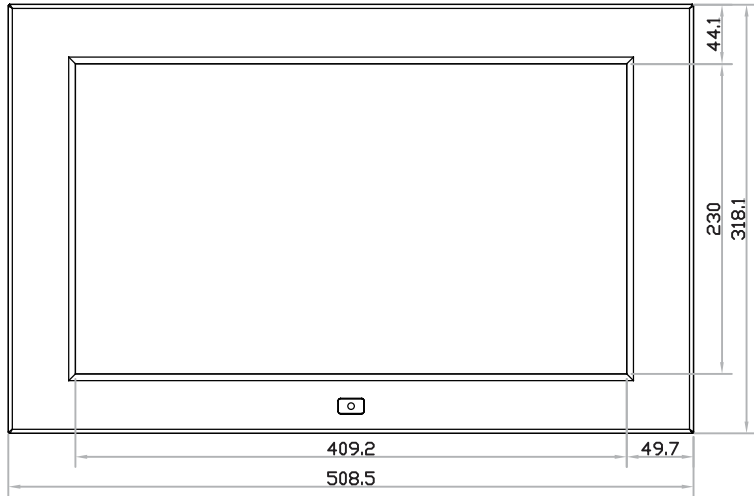

FHD 19" professional display chassis drawing

6mm aluminum front bezel with NEMA 4 / IP65 front protection

Model : NAP-F19 / HNAP-F19

unit : mm

Front View

Left-side View

Rear View

Bottom View

FHD 19" professional display chassis drawing

Universal open frame
Model : OP-F19 / HOP-F19

unit : mm

Front View

Left-side View

Rear View

Bottom View

FHD 19" professional display chassis drawing

Aluminum front cover

Model : DP-F19 / HDP-F19

unit : mm

Front View

Left-side View

Rear View

Bottom View