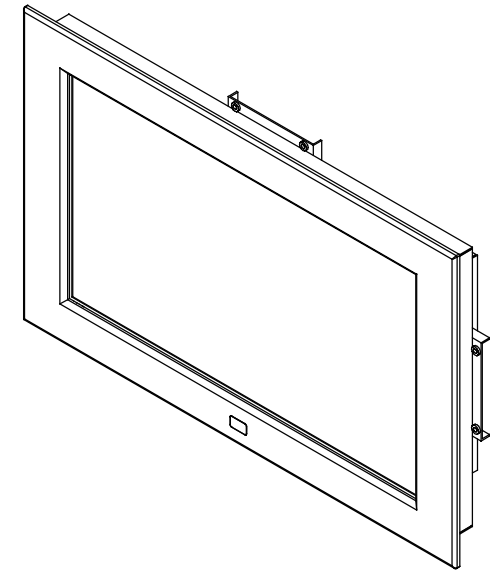

FHD 19" professional display chassis drawing

6mm aluminum front bezel

Model : AP-F19 / HAP-F19

unit : mm

Front View

Left-side View

Rear View

Bottom View

FHD 19" professional display chassis drawing

6mm aluminum front bezel with NEMA 4 / IP65 front protection

Model : NAP-F19 / HNAP-F19

unit : mm

Front View

Left-side View

Rear View

Bottom View

FHD 19" professional display chassis drawing

Universal open frame
Model : OP-F19 / HOP-F19

unit : mm

Front View

Left-side View

Rear View

Bottom View

FHD 19" professional display chassis drawing

Aluminum front cover

Model : DP-F19 / HDP-F19

unit : mm

Front View

Left-side View

Rear View

Bottom View