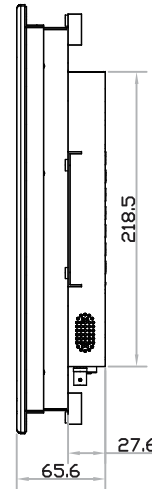

FHD 19" professional display chassis drawing

6mm aluminum front bezel

Model : AP-F19 / HAP-F19

unit : mm

Front View

Left-side View

Rear View

Bottom View

FHD 19" professional display chassis drawing

6mm aluminum front bezel with NEMA 4 / IP65 front protection

Model : NAP-F19 / HNAP-F19

unit : mm

Front View

Left-side View

Rear View

Bottom View

FHD 19" professional display chassis drawing

Universal open frame
Model : OP-F19 / HOP-F19

unit : mm

Front View

Left-side View

Rear View

Bottom View

FHD 19" professional display chassis drawing

Aluminum front cover

Model : DP-F19 / HDP-F19

unit : mm

Front View

Left-side View

Rear View

Bottom View