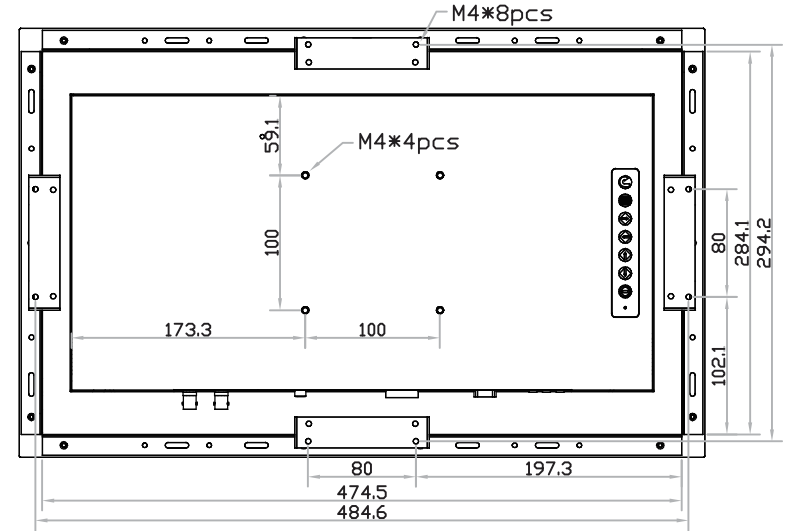

FHD 19" professional display chassis drawing

6mm aluminum front bezel

Model : AP-F19 / HAP-F19

unit : mm

Front View

Left-side View

Rear View

Bottom View

FHD 19" professional display chassis drawing

6mm aluminum front bezel with NEMA 4 / IP65 front protection

Model : NAP-F19 / HNAP-F19

unit : mm

Front View

Left-side View

Rear View

Bottom View

FHD 19" professional display chassis drawing

Universal open frame
Model : OP-F19 / HOP-F19

unit : mm

Front View

Left-side View

Rear View

Bottom View

FHD 19" professional display chassis drawing

Aluminum front cover

Model : DP-F19 / HDP-F19

unit : mm

Front View

Left-side View

Rear View

Bottom View