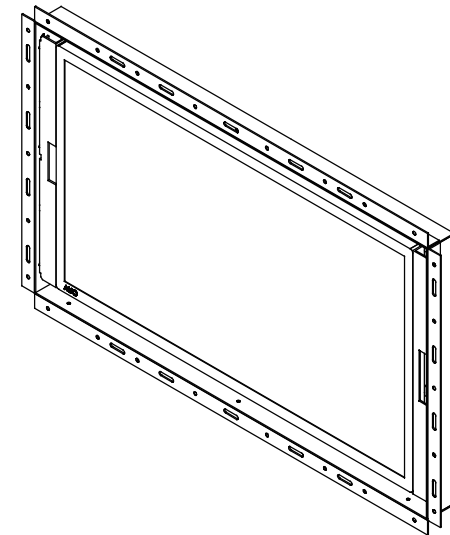

FHD 19" professional display chassis drawing

Universal open frame
Model : OP-F19 / HOP-F19

unit : mm

Front View

Left-side View

Rear View

Bottom View

FHD 19" professional display chassis drawing

Aluminum front cover

Model : DP-F19 / HDP-F19

unit : mm

Front View

Left-side View

Rear View

Bottom View