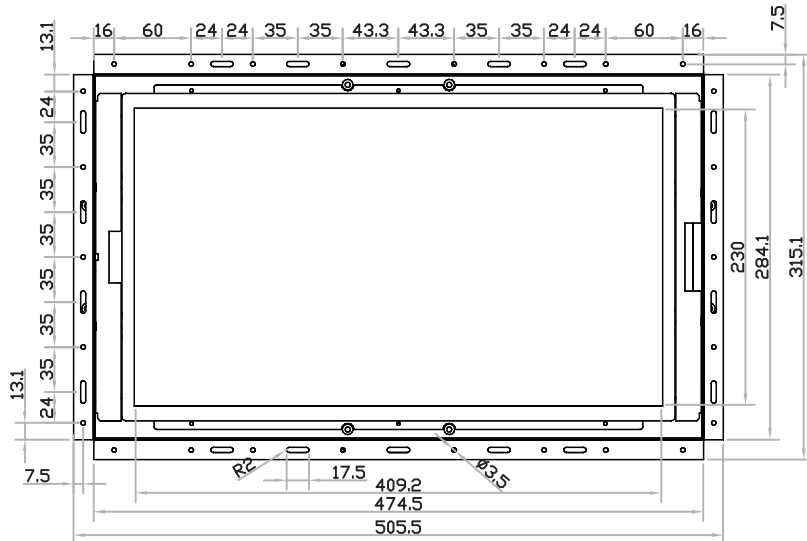

FHD 19" professional display chassis drawing

6mm aluminum front bezel with NEMA 4 / IP65 front protection

Model : NAP-F19 / HNAP-F19

unit : mm

Front View

Left-side View

Rear View

Bottom View

FHD 19" professional display chassis drawing

Universal open frame
Model : OP-F19 / HOP-F19

unit : mm

Front View

Left-side View

Rear View

Bottom View

FHD 19" professional display chassis drawing

Aluminum front cover

Model : DP-F19 / HDP-F19

unit : mm

Front View

Left-side View

Rear View

Bottom View