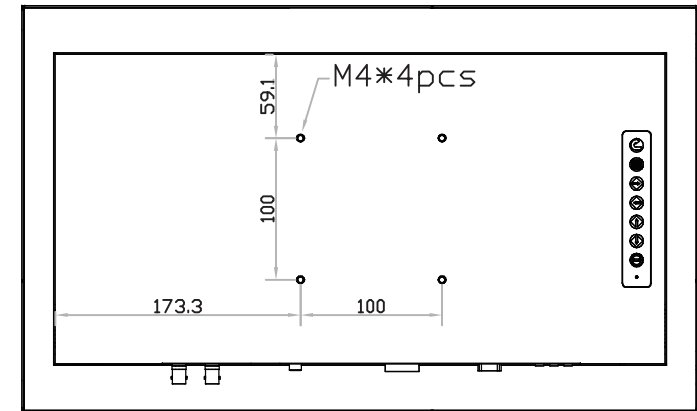

FHD 19" professional display chassis drawing

Universal open frame
Model : OP-F19 / HOP-F19

unit : mm

Front View

Left-side View

Rear View

Bottom View

FHD 19" professional display chassis drawing

Aluminum front cover

Model : DP-F19 / HDP-F19

unit : mm

Front View

Left-side View

Rear View

Bottom View