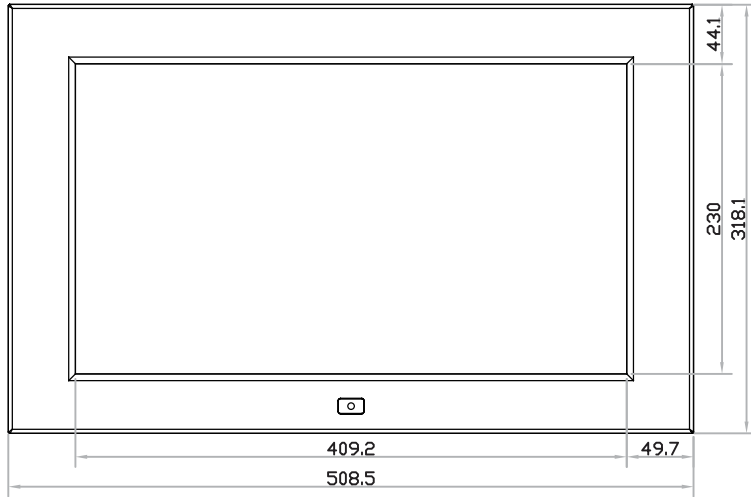

FHD 19" professional display chassis drawing

6mm aluminum front bezel

Model : AP-F19 / HAP-F19

unit : mm

Front View

Left-side View

Rear View

Bottom View

FHD 19" professional display chassis drawing

6mm aluminum front bezel with NEMA 4 / IP65 front protection

Model : NAP-F19 / HNAP-F19

unit : mm

Front View

Left-side View

Rear View

Bottom View

FHD 19" professional display chassis drawing

Universal open frame
Model : OP-F19 / HOP-F19

unit : mm

Front View

Left-side View

Rear View

Bottom View

FHD 19" professional display chassis drawing

Aluminum front cover

Model : DP-F19 / HDP-F19

unit : mm

Front View

Left-side View

Rear View

Bottom View