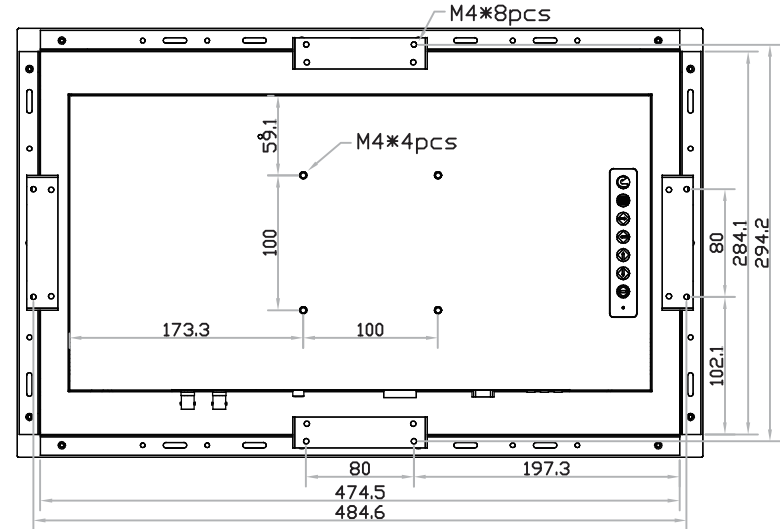

FHD 19" professional display chassis drawing

6mm aluminum front bezel with NEMA 4 / IP65 front protection

Model : NAP-F19 / HNAP-F19

unit : mm

Front View

Left-side View

Rear View

Bottom View

FHD 19" professional display chassis drawing

Universal open frame
Model : OP-F19 / HOP-F19

unit : mm

Front View

Left-side View

Rear View

Bottom View

FHD 19" professional display chassis drawing

Aluminum front cover

Model : DP-F19 / HDP-F19

unit : mm

Front View

Left-side View

Rear View

Bottom View