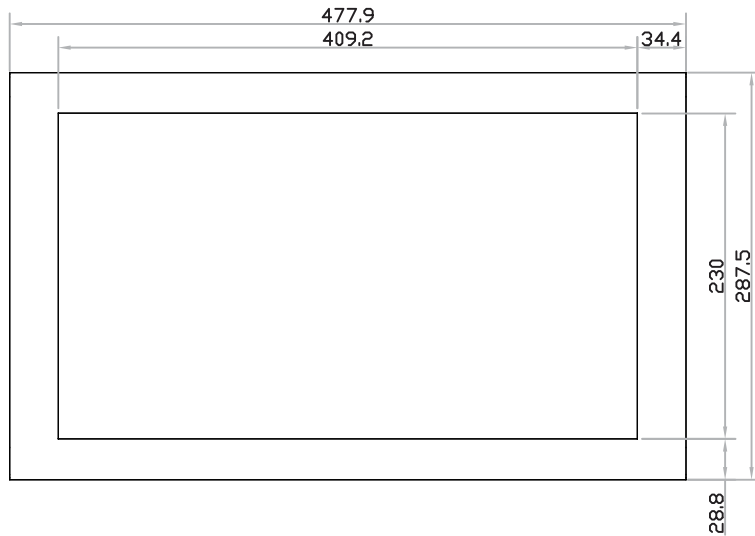

FHD 19" professional display chassis drawing

Universal open frame
Model : OP-F19 / HOP-F19

unit : mm

Front View

Left-side View

Rear View

Bottom View

FHD 19" professional display chassis drawing

Aluminum front cover

Model : DP-F19 / HDP-F19

unit : mm

Front View

Left-side View

Rear View

Bottom View