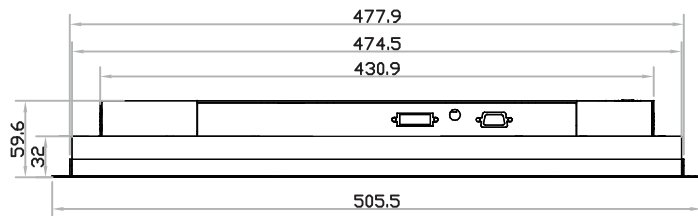

FHD 19" professional display chassis drawing

Universal open frame
Model : OP-F19 / HOP-F19

unit : mm

Front View

Left-side View

Rear View

Bottom View

FHD 19" professional display chassis drawing

Aluminum front cover

Model : DP-F19 / HDP-F19

unit : mm

Front View

Left-side View

Rear View

Bottom View