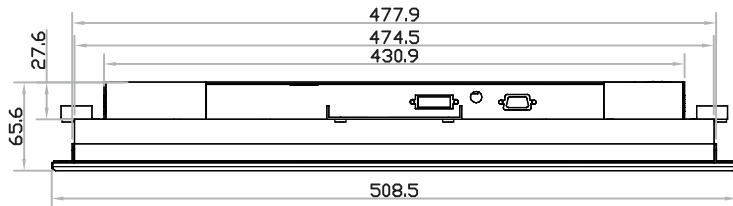

FHD 19" professional display chassis drawing

6mm aluminum front bezel with NEMA 4 / IP65 front protection

Model : NAP-F19 / HNAP-F19

unit : mm

Front View

Left-side View

Rear View

Bottom View

FHD 19" professional display chassis drawing

Universal open frame
Model : OP-F19 / HOP-F19

unit : mm

Front View

Left-side View

Rear View

Bottom View

FHD 19" professional display chassis drawing

Aluminum front cover

Model : DP-F19 / HDP-F19

unit : mm

Front View

Left-side View

Rear View

Bottom View