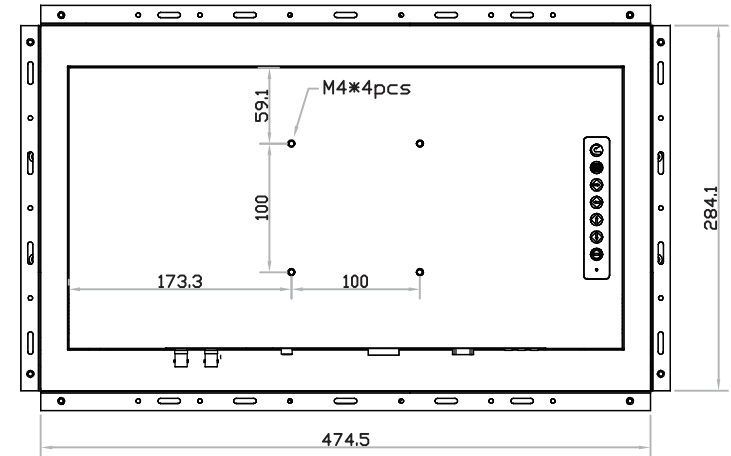

FHD 19" professional display chassis drawing

Universal open frame
Model : OP-F19 / HOP-F19

unit : mm

Front View

Left-side View

Rear View

Bottom View

FHD 19" professional display chassis drawing

Aluminum front cover

Model : DP-F19 / HDP-F19

unit : mm

Front View

Left-side View

Rear View

Bottom View