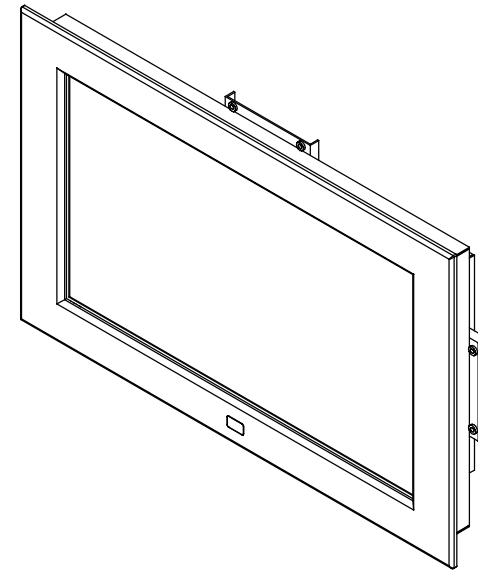

FHD 19" professional display chassis drawing

Universal open frame
Model : OP-F19 / HOP-F19

unit : mm

Front View

Left-side View

Rear View

Bottom View

FHD 19" professional display chassis drawing

Aluminum front cover

Model : DP-F19 / HDP-F19

unit : mm

Front View

Left-side View

Rear View

Bottom View