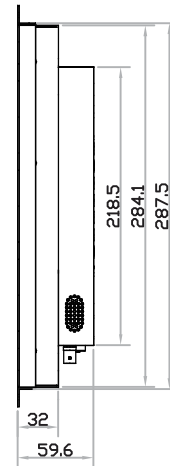

FHD 19" professional display chassis drawing

6mm aluminum front bezel

Model : AP-F19 / HAP-F19

unit : mm

Front View

Left-side View

Rear View

Bottom View

FHD 19" professional display chassis drawing

6mm aluminum front bezel with NEMA 4 / IP65 front protection

Model : NAP-F19 / HNAP-F19

unit : mm

Front View

Left-side View

Rear View

Bottom View

FHD 19" professional display chassis drawing

Universal open frame
Model : OP-F19 / HOP-F19

unit : mm

Front View

Left-side View

Rear View

Bottom View

FHD 19" professional display chassis drawing

Aluminum front cover

Model : DP-F19 / HDP-F19

unit : mm

Front View

Left-side View

Rear View

Bottom View