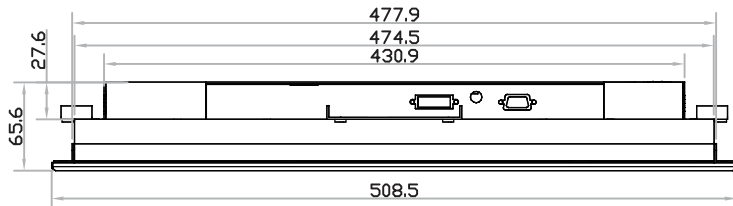

FHD 19" professional display chassis drawing

6mm aluminum front bezel

Model : AP-F19 / HAP-F19

unit : mm

Front View

Left-side View

Rear View

Bottom View

FHD 19" professional display chassis drawing

6mm aluminum front bezel with NEMA 4 / IP65 front protection

Model : NAP-F19 / HNAP-F19

unit : mm

Front View

Left-side View

Rear View

Bottom View

FHD 19" professional display chassis drawing

Universal open frame
Model : OP-F19 / HOP-F19

unit : mm

Front View

Left-side View

Rear View

Bottom View

FHD 19" professional display chassis drawing

Aluminum front cover

Model : DP-F19 / HDP-F19

unit : mm

Front View

Left-side View

Rear View

Bottom View