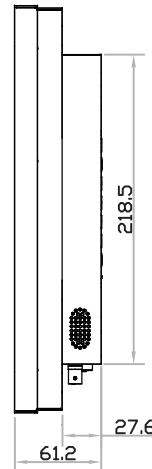

FHD 19" professional display chassis drawing

6mm aluminum front bezel

Model : AP-F19 / HAP-F19

unit : mm

Front View

Left-side View

Rear View

Bottom View

FHD 19" professional display chassis drawing

6mm aluminum front bezel with NEMA 4 / IP65 front protection

Model : NAP-F19 / HNAP-F19

unit : mm

Front View

Left-side View

Rear View

Bottom View

FHD 19" professional display chassis drawing

Universal open frame
Model : OP-F19 / HOP-F19

unit : mm

Front View

Left-side View

Rear View

Bottom View

FHD 19" professional display chassis drawing

Aluminum front cover

Model : DP-F19 / HDP-F19

unit : mm

Front View

Left-side View

Rear View

Bottom View