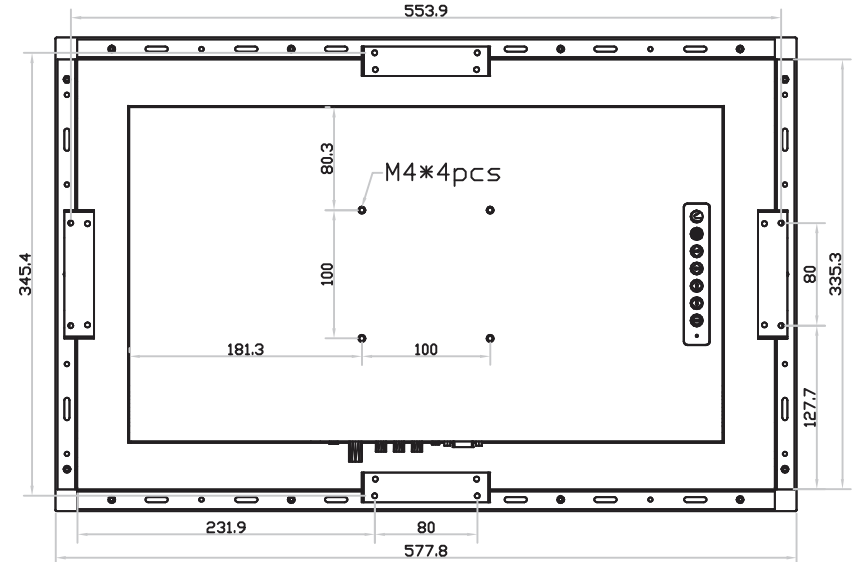

FHD 21" professional display chassis drawing

6mm aluminum front bezel with NEMA 4 / IP65 front protection

Model : NAP-F21 / HNAP-F21

unit : mm

Front View

Left-side View

Rear View

Bottom View

FHD 21" professional display chassis drawing

Universal open frame

Model : OP-F21 / HOP-F21

UltraView

unit : mm

Front View

Left-side View

Rear View

Bottom View

FHD 19" professional display chassis drawing

Aluminum front cover

Model : DP-F19 / HDP-F19

unit : mm

Front View

Left-side View

Rear View

Bottom View