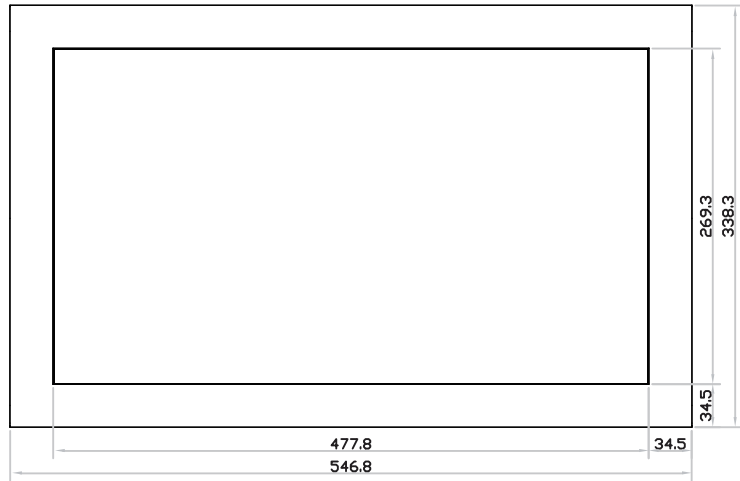

Bottom View

FHD 19" professional display chassis drawing

Aluminum front cover

Model : DP-F19 / HDP-F19

unit : mm

Front View

Left-side View

Rear View

Bottom View