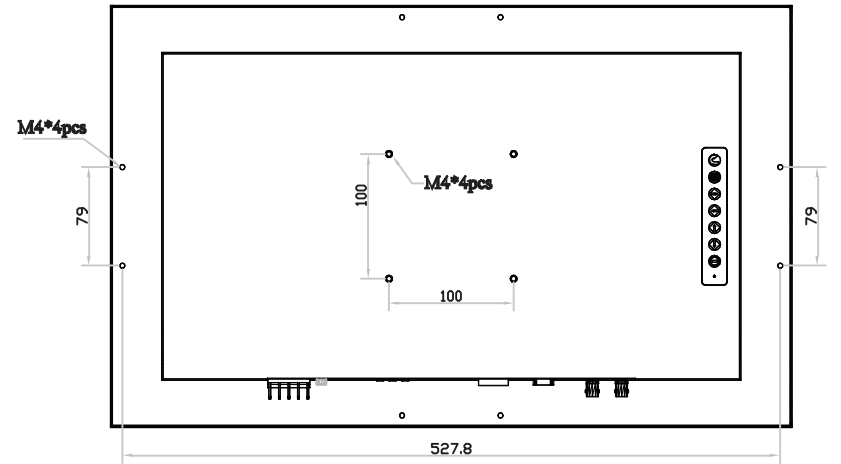

Bottom View

FHD 19" professional display chassis drawing

Aluminum front cover

Model : DP-F19 / HDP-F19

unit : mm

Front View

Left-side View

Rear View

Bottom View