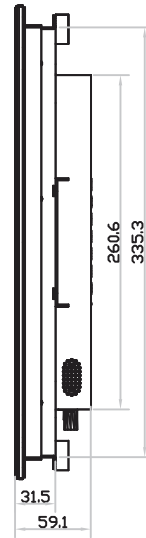

FHD 21" professional display chassis drawing

6mm aluminum front bezel

Model : AP-F21 / HAP-F21

unit : mm

Front View

Left-side View

Rear View

Bottom View

FHD 21" professional display chassis drawing

6mm aluminum front bezel with NEMA 4 / IP65 front protection

Model : NAP-F21 / HNAP-F21

unit : mm

Front View

Left-side View

Rear View

Bottom View

FHD 21" professional display chassis drawing

Universal open frame

Model : OP-F21 / HOP-F21

UltraView

unit : mm

Front View

Left-side View

Rear View

Bottom View

FHD 19" professional display chassis drawing

Aluminum front cover

Model : DP-F19 / HDP-F19

unit : mm

Front View

Left-side View

Rear View