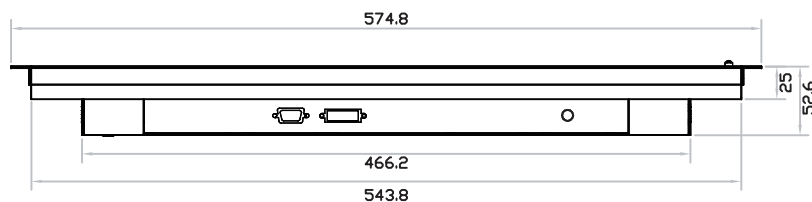

FHD 21" professional display chassis drawing

Universal open frame

Model : OP-F21 / HOP-F21

UltraView

unit : mm

Front View

Left-side View

Rear View

Bottom View

FHD 19" professional display chassis drawing

Aluminum front cover

Model : DP-F19 / HDP-F19

unit : mm

Front View

Left-side View

Rear View

Bottom View