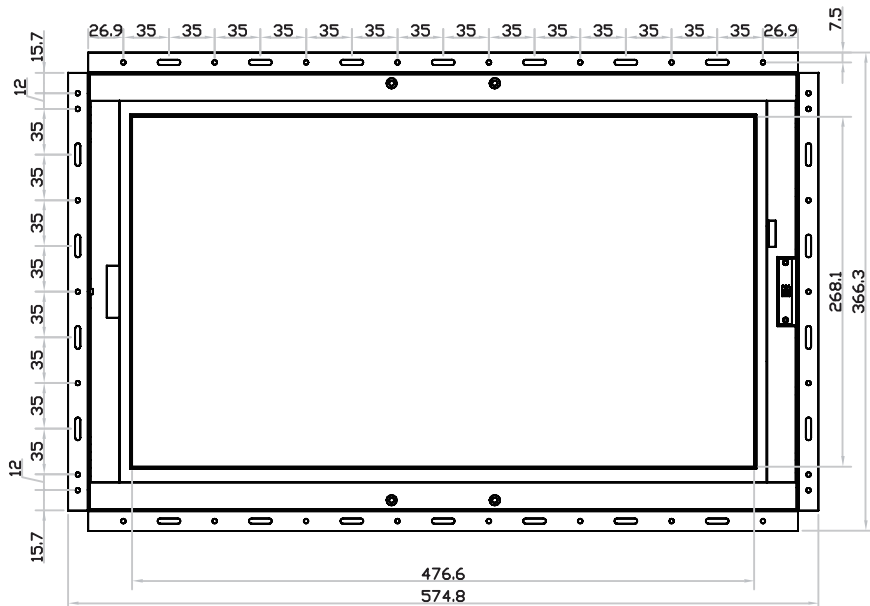

FHD 21" professional display chassis drawing

Universal open frame

Model : OP-F21 / HOP-F21

UltraView

unit : mm

Front View

Left-side View

Rear View

Bottom View

FHD 19" professional display chassis drawing

Aluminum front cover

Model : DP-F19 / HDP-F19

unit : mm

Front View

Left-side View

Rear View

Bottom View