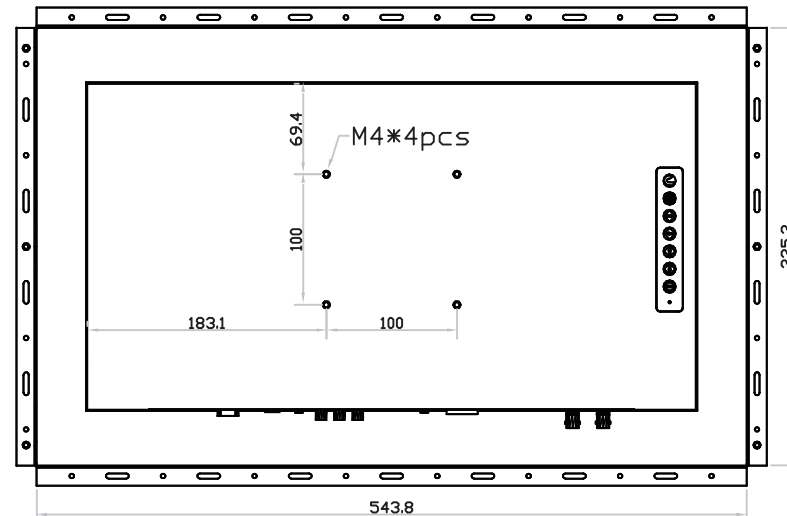

FHD 21" professional display chassis drawing

Universal open frame

Model : OP-F21 / HOP-F21

UltraView

unit : mm

Front View

Left-side View

Rear View

Bottom View

FHD 19" professional display chassis drawing

Aluminum front cover

Model : DP-F19 / HDP-F19

unit : mm

Front View

Left-side View

Rear View

Bottom View