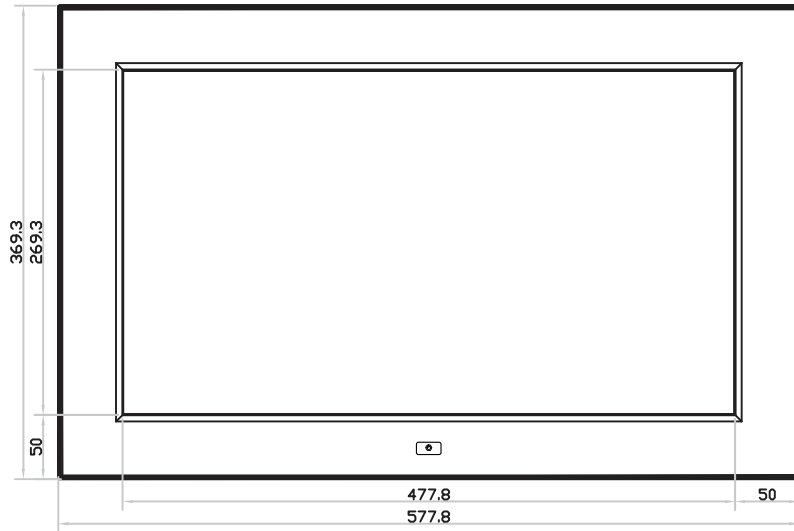

FHD 21" professional display chassis drawing

6mm aluminum front bezel

Model : AP-F21 / HAP-F21

unit : mm

Front View

Left-side View

Rear View

Bottom View

FHD 21" professional display chassis drawing

6mm aluminum front bezel with NEMA 4 / IP65 front protection

Model : NAP-F21 / HNAP-F21

unit : mm

Front View

Left-side View

Rear View

Bottom View

FHD 21" professional display chassis drawing

Universal open frame

Model : OP-F21 / HOP-F21

UltraView

unit : mm

Front View

Left-side View

Rear View

Bottom View

FHD 19" professional display chassis drawing

Aluminum front cover

Model : DP-F19 / HDP-F19

unit : mm

Front View

Left-side View

Rear View