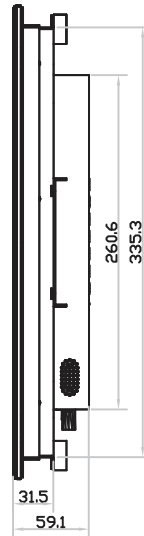

FHD 21" professional display chassis drawing

6mm aluminum front bezel

Model : AP-F21 / HAP-F21

unit : mm

Front View

Left-side View

Rear View

Bottom View

FHD 21" professional display chassis drawing

6mm aluminum front bezel with NEMA 4 / IP65 front protection

Model : NAP-F21 / HNAP-F21

unit : mm

Front View

Left-side View

Rear View

Bottom View

FHD 21" professional display chassis drawing

Universal open frame

Model : OP-F21 / HOP-F21

UltraView

unit : mm

Front View

Left-side View

Rear View

Bottom View

FHD 19" professional display chassis drawing

Aluminum front cover

Model : DP-F19 / HDP-F19

unit : mm

Front View

Left-side View

Rear View