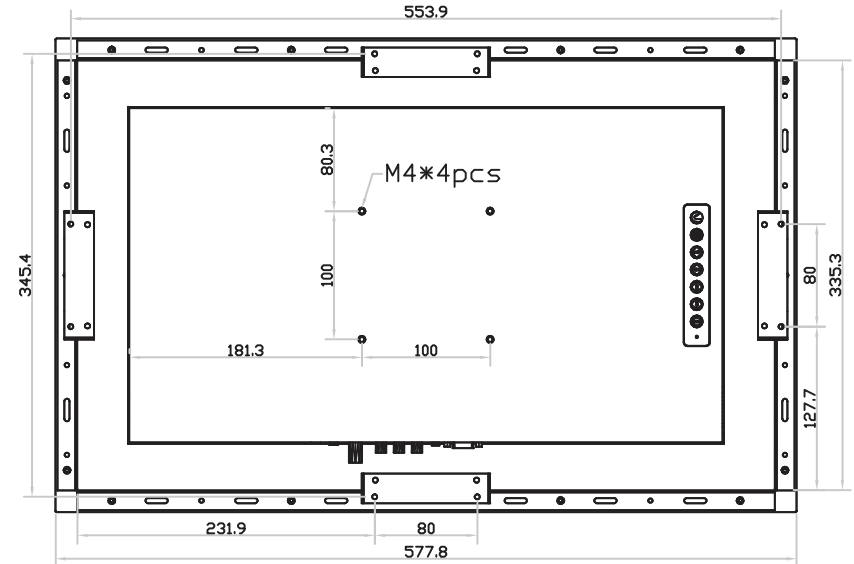

FHD 21" professional display chassis drawing

6mm aluminum front bezel

Model : AP-F21 / HAP-F21

unit : mm

Front View

Left-side View

Rear View

Bottom View

FHD 21" professional display chassis drawing

Universal open frame

Model : OP-F21 / HOP-F21

UltraView

unit : mm

Front View

Left-side View

Rear View

Bottom View

FHD 19" professional display chassis drawing

Aluminum front cover

Model : DP-F19 / HDP-F19

unit : mm

Front View

Left-side View

Rear View

Bottom View