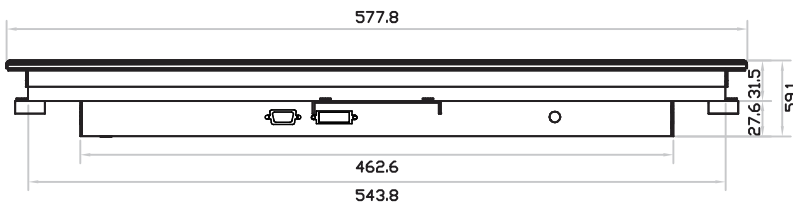

FHD 21" professional display chassis drawing

6mm aluminum front bezel with NEMA 4 / IP65 front protection

Model : NAP-F21 / HNAP-F21

unit : mm

Front View

Left-side View

Rear View

Bottom View

FHD 21" professional display chassis drawing

Universal open frame

Model : OP-F21 / HOP-F21

UltraView

unit : mm

Front View

Left-side View

Rear View