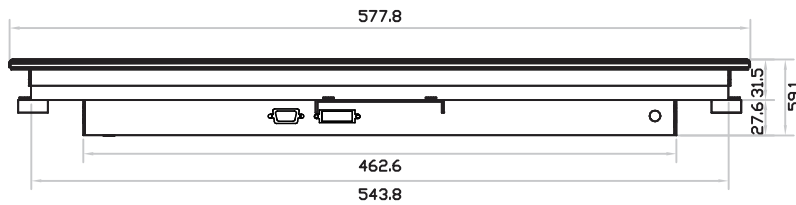

FHD 21" professional display chassis drawing

6mm aluminum front bezel

Model : AP-F21 / HAP-F21

unit : mm

Front View

Left-side View

Rear View

Bottom View

FHD 21" professional display chassis drawing

6mm aluminum front bezel with NEMA 4 / IP65 front protection

Model : NAP-F21 / HNAP-F21

unit : mm

Front View

Left-side View

Rear View

Bottom View

FHD 21" professional display chassis drawing

Universal open frame

Model : OP-F21 / HOP-F21

UltraView

unit : mm

Front View

Left-side View

Rear View

Bottom View

FHD 19" professional display chassis drawing

Aluminum front cover

Model : DP-F19 / HDP-F19

unit : mm

Front View

Left-side View

Rear View