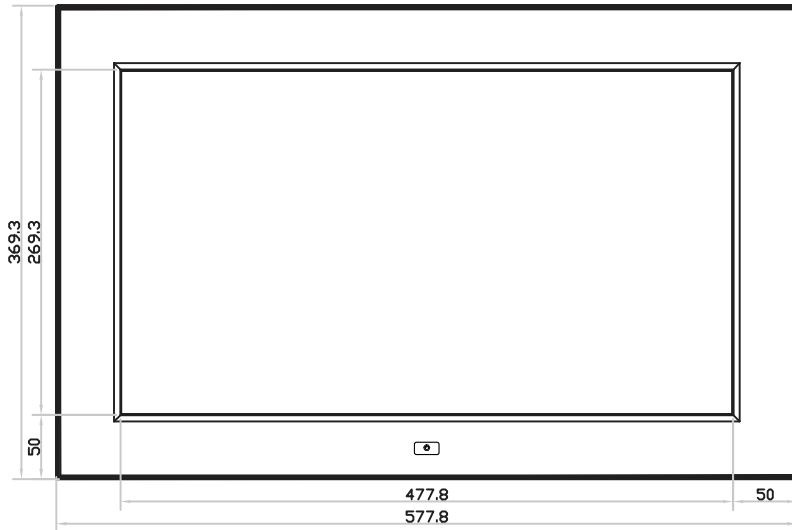

FHD 21" professional display chassis drawing

6mm aluminum front bezel with NEMA 4 / IP65 front protection

Model : NAP-F21 / HNAP-F21

unit : mm

Front View