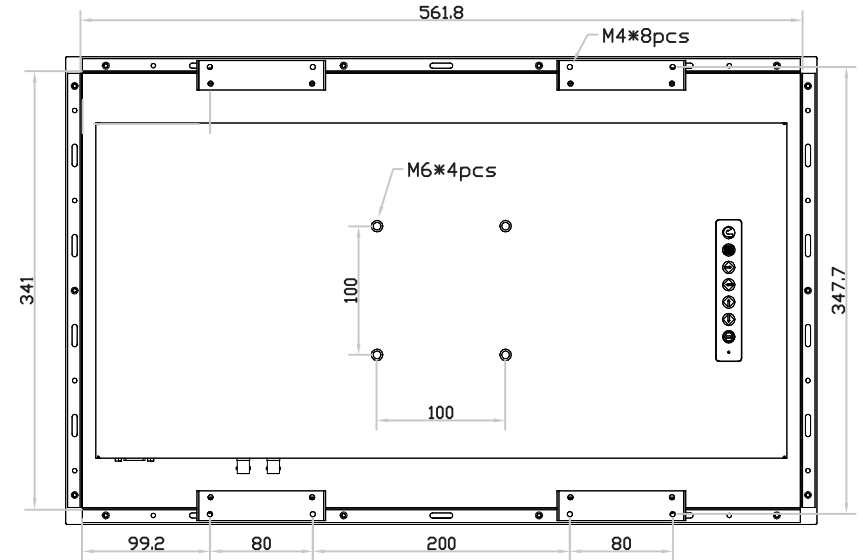

FHD 23" professional display chassis drawing
6mm aluminum front bezel with NEMA 4 / IP65 front protection
Model : NAP-F23 / NHAP-F23

unit : mm

Front View

Left-side View

Rear View

Bottom View