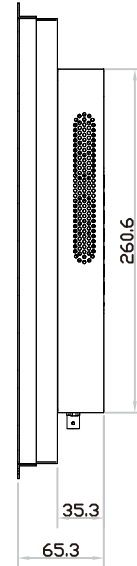

Left-side View