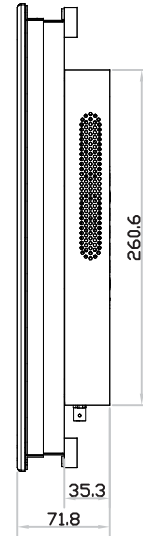

# FHD 23" professional display chassis drawing

6mm aluminum front bezel

Model : AP-F23 / HAP-F23

unit : mm

### Front View

### Left-side View

### Bottom View

**FHD 23" professional display chassis drawing**  
**6mm aluminum front bezel with NEMA 4 / IP65 front protection**  
**Model : NAP-F23 / NHAP-F23**

unit : mm

**Front View**

**Left-side View**