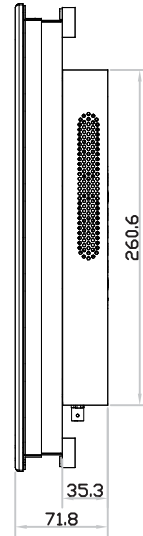

# FHD 23" professional display chassis drawing

6mm aluminum front bezel

Model : AP-F23 / HAP-F23

unit : mm

### Rear View

### Bottom View

**FHD 23" professional display chassis drawing**  
**6mm aluminum front bezel with NEMA 4 / IP65 front protection**  
**Model : NAP-F23 / NHAP-F23**

unit : mm

**Front View**

**Left-side View**

**Rear View**

**Bottom View**