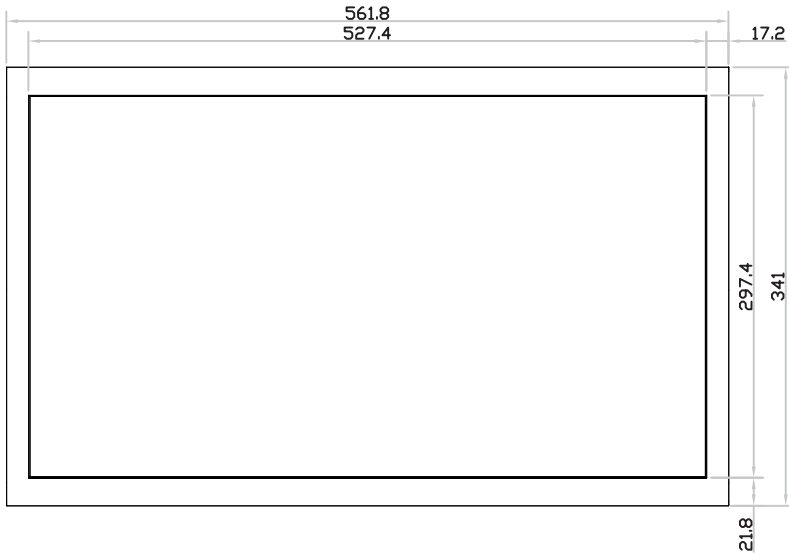

FHD 23" professional display chassis drawing

Aluminum front cover

Model : DP-F23 / HDP-F23

unit : mm

Front View