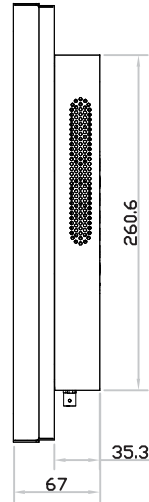

Left-side View