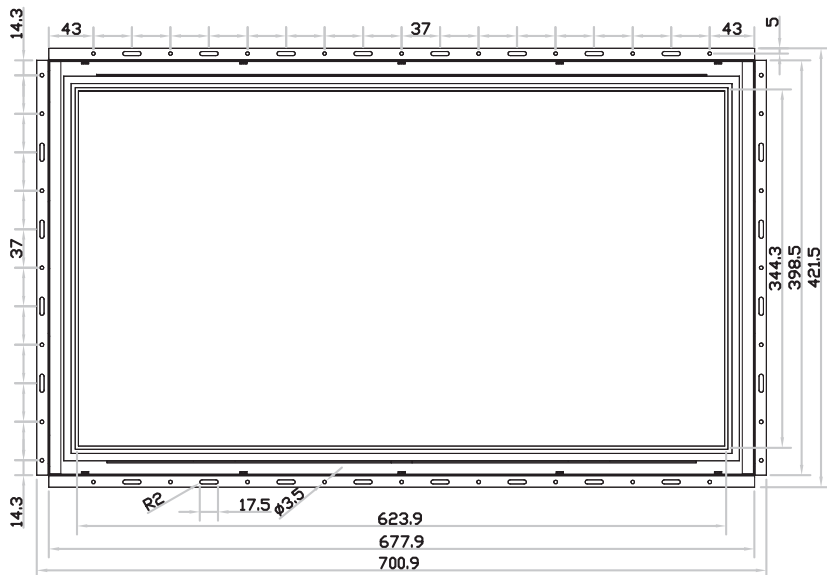

FHD 28" professional display chassis drawing

8mm aluminum front bezel

Model : AP-F28

unit : mm

Front View

Left-side View

Rear View

Bottom View

FHD 28" professional display chassis drawing

Universal open frame

Model : OP-F28

unit : mm

Front View

Left-side View

Rear View

Bottom View

FHD 28" professional display chassis drawing

Aluminum front cover

Model : DP-F28

unit : mm

Front View

Left-side View

Rear View

Bottom View