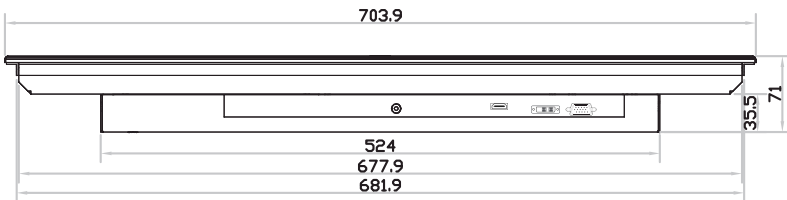

FHD 28" professional display chassis drawing

8mm aluminum front bezel

Model : AP-F28

unit : mm

Front View

Left-side View

Rear View

Bottom View

FHD 28" professional display chassis drawing

8mm aluminum front bezel with NEMA 4 / IP65 front protection

Model : NAP-F28

unit : mm

Front View

Left-side View

Rear View

Bottom View

FHD 28" professional display chassis drawing

Universal open frame

Model : OP-F28

unit : mm

Front View

Left-side View

Rear View

Bottom View

FHD 28" professional display chassis drawing

Aluminum front cover

Model : DP-F28

unit : mm

Front View

Left-side View

Rear View

Bottom View