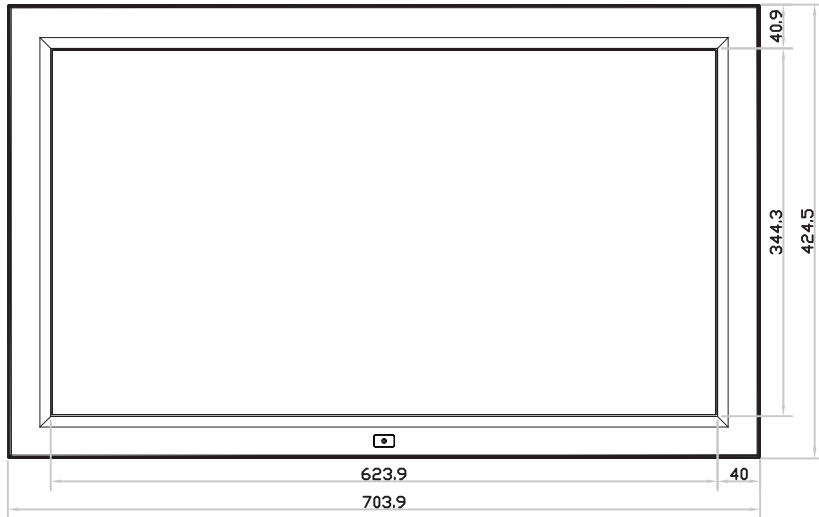

FHD 28" professional display chassis drawing

8mm aluminum front bezel

Model : AP-F28

unit : mm

Front View

Left-side View

Rear View

Bottom View

FHD 28" professional display chassis drawing

8mm aluminum front bezel with NEMA 4 / IP65 front protection

Model : NAP-F28

unit : mm

Front View

Left-side View

Rear View

Bottom View

FHD 28" professional display chassis drawing

Universal open frame

Model : OP-F28

unit : mm

Front View

Left-side View

Rear View

Bottom View

FHD 28" professional display chassis drawing

Aluminum front cover

Model : DP-F28

unit : mm

Front View

Left-side View

Rear View

Bottom View