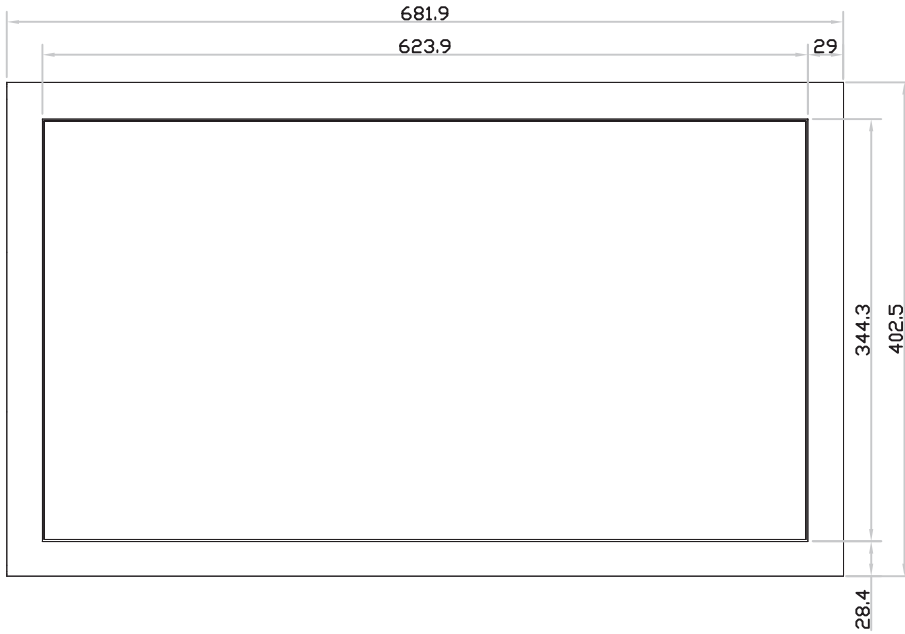

FHD 28" professional display chassis drawing

8mm aluminum front bezel

Model : AP-F28

unit : mm

Front View

Left-side View

Rear View

Bottom View

FHD 28" professional display chassis drawing

Universal open frame

Model : OP-F28

unit : mm

Front View

Left-side View

Rear View

Bottom View

FHD 28" professional display chassis drawing

Aluminum front cover

Model : DP-F28

unit : mm

Front View

Left-side View

Rear View

Bottom View