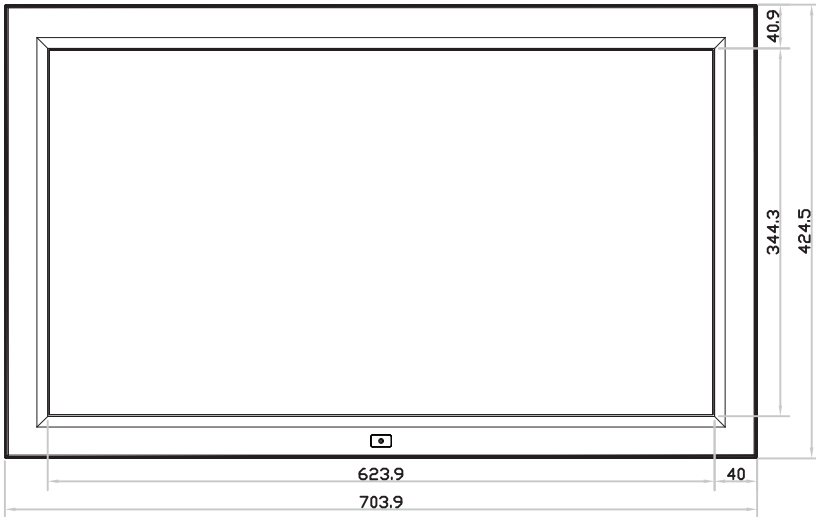

FHD 28" professional display chassis drawing

8mm aluminum front bezel

Model : AP-F28

unit : mm

Front View

Left-side View

Rear View

Bottom View

FHD 28" professional display chassis drawing

8mm aluminum front bezel with NEMA 4 / IP65 front protection

Model : NAP-F28

unit : mm

Front View

Left-side View

Rear View

Bottom View

FHD 28" professional display chassis drawing

Universal open frame

Model : OP-F28

unit : mm

Front View

Left-side View

Rear View

Bottom View

FHD 28" professional display chassis drawing

Aluminum front cover

Model : DP-F28

unit : mm

Front View

Left-side View

Rear View

Bottom View