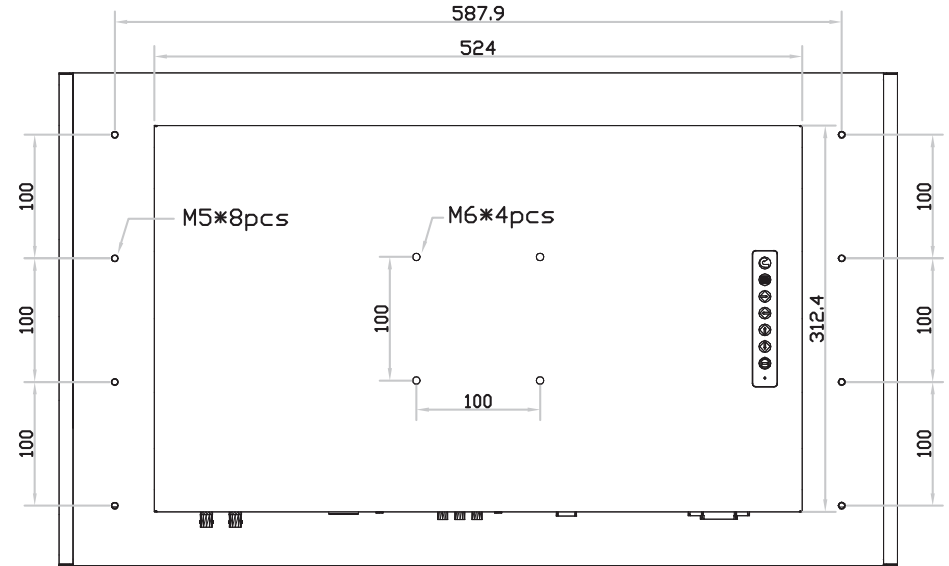

FHD 28" professional display chassis drawing

Universal open frame

Model : OP-F28

unit : mm

Front View

Left-side View

Rear View

Bottom View

FHD 28" professional display chassis drawing

Aluminum front cover

Model : DP-F28

unit : mm

Front View

Left-side View

Rear View

Bottom View