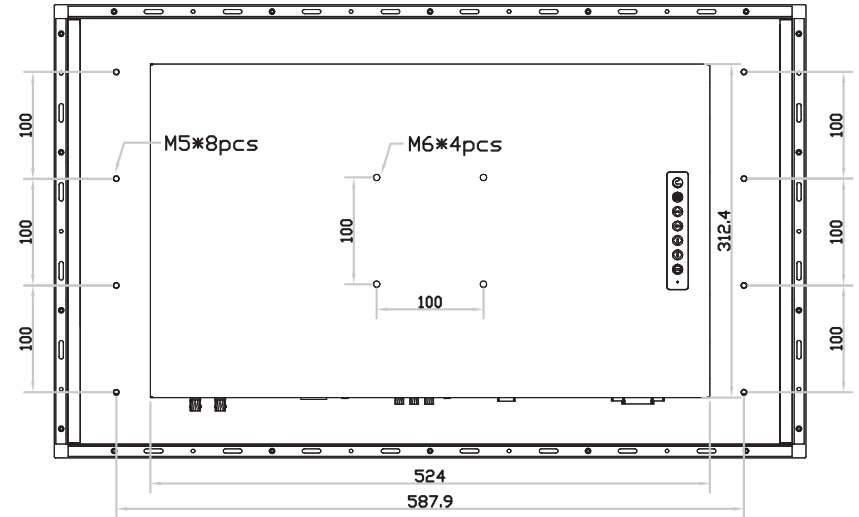

FHD 28" professional display chassis drawing

8mm aluminum front bezel

Model : AP-F28

unit : mm

Front View

Left-side View

Rear View

Bottom View

FHD 28" professional display chassis drawing

8mm aluminum front bezel with NEMA 4 / IP65 front protection

Model : NAP-F28

unit : mm

Front View

Left-side View

Rear View

Bottom View

FHD 28" professional display chassis drawing

Universal open frame

Model : OP-F28

unit : mm

Front View

Left-side View

Rear View

Bottom View

FHD 28" professional display chassis drawing

Aluminum front cover

Model : DP-F28

unit : mm

Front View

Left-side View

Rear View

Bottom View