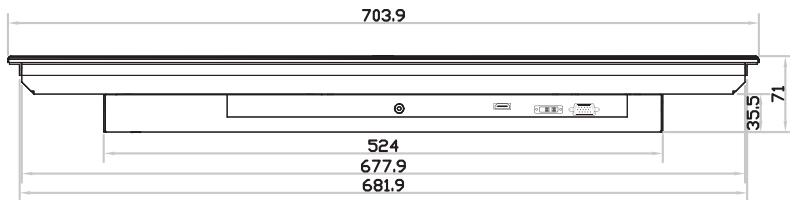

FHD 28" professional display chassis drawing

8mm aluminum front bezel

Model : AP-F28

unit : mm

Front View

Left-side View

Rear View

Bottom View

FHD 28" professional display chassis drawing

8mm aluminum front bezel with NEMA 4 / IP65 front protection

Model : NAP-F28

unit : mm

Front View

Left-side View

Rear View

Bottom View

FHD 28" professional display chassis drawing

Universal open frame

Model : OP-F28

unit : mm

Front View

Left-side View

Rear View

Bottom View

FHD 28" professional display chassis drawing

Aluminum front cover

Model : DP-F28

unit : mm

Front View

Left-side View

Rear View

Bottom View