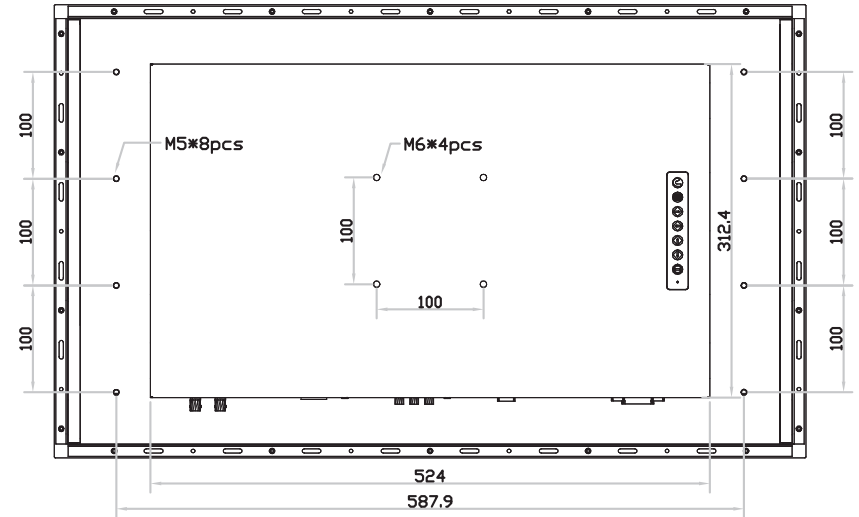

FHD 28" professional display chassis drawing

8mm aluminum front bezel

Model : AP-F28

unit : mm

Front View

Left-side View

Rear View

Bottom View

FHD 28" professional display chassis drawing

8mm aluminum front bezel with NEMA 4 / IP65 front protection

Model : NAP-F28

unit : mm

Front View

Left-side View

Rear View

Bottom View

FHD 28" professional display chassis drawing

Universal open frame

Model : OP-F28

unit : mm

Front View

Left-side View

Rear View

Bottom View

FHD 28" professional display chassis drawing

Aluminum front cover

Model : DP-F28

unit : mm

Front View

Left-side View

Rear View

Bottom View