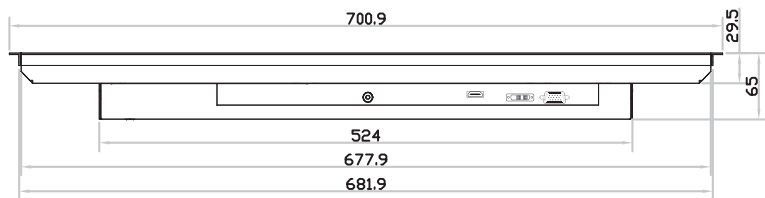

FHD 28" professional display chassis drawing

Universal open frame

Model : OP-F28

unit : mm

Front View

Left-side View

Rear View

Bottom View

FHD 28" professional display chassis drawing

Aluminum front cover

Model : DP-F28

unit : mm

Front View

Left-side View

Rear View

Bottom View