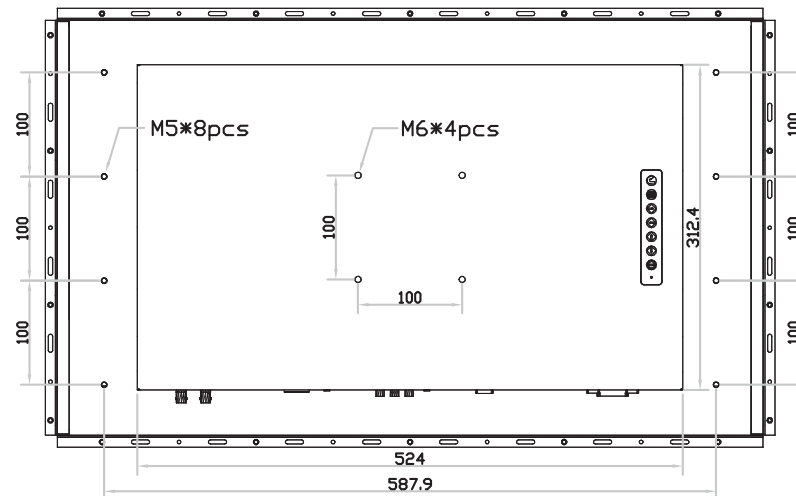

FHD 28" professional display chassis drawing

Universal open frame

Model : OP-F28

unit : mm

Front View

Left-side View

Rear View

Bottom View

FHD 28" professional display chassis drawing

Aluminum front cover

Model : DP-F28

unit : mm

Front View

Left-side View

Rear View

Bottom View