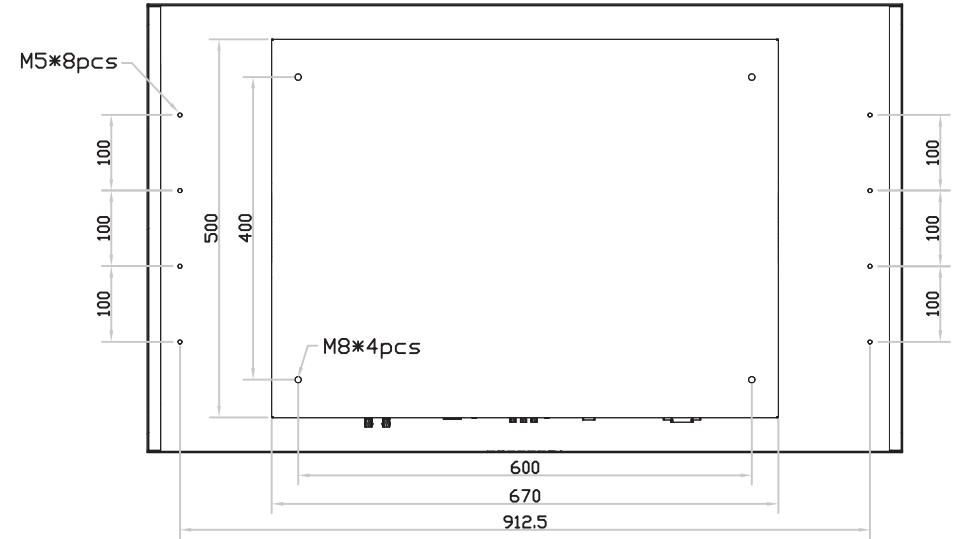

FHD 43" professional display chassis drawing

Aluminum front cover

Model : DP-F43 / HDP-F43

unit : mm

Rear View