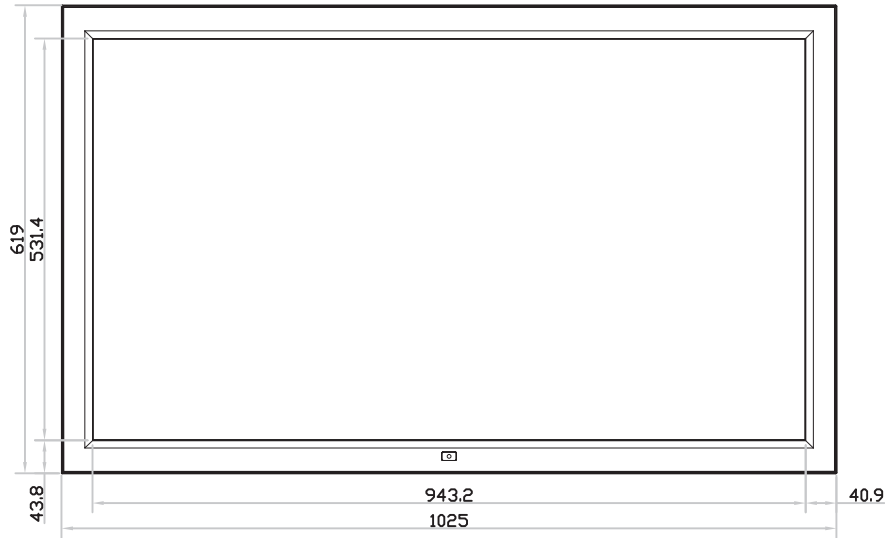

FHD 43" professional display chassis drawing

8mm aluminum front bezel with NEMA 4 / IP65 front protection

Model : NAP-F43 / NHAP-F43

unit : mm

Front View