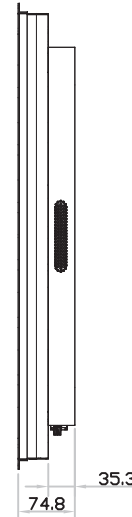

Left-side View