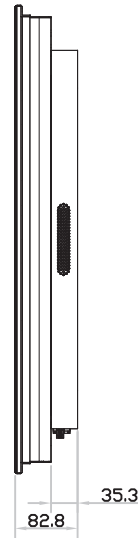

# FHD 43" professional display chassis drawing

8mm aluminum front bezel

Model : AP-F43 / HAP-F43

unit : mm

### Front View

### Left-side View

# FHD 43" professional display chassis drawing