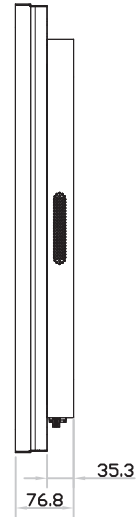

Left-side View