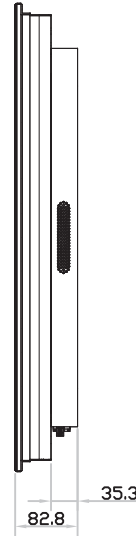

# FHD 43" professional display chassis drawing

### Model : NAP-F43 / NHAP-F43

unit : mm

### Front View

### Left-side View