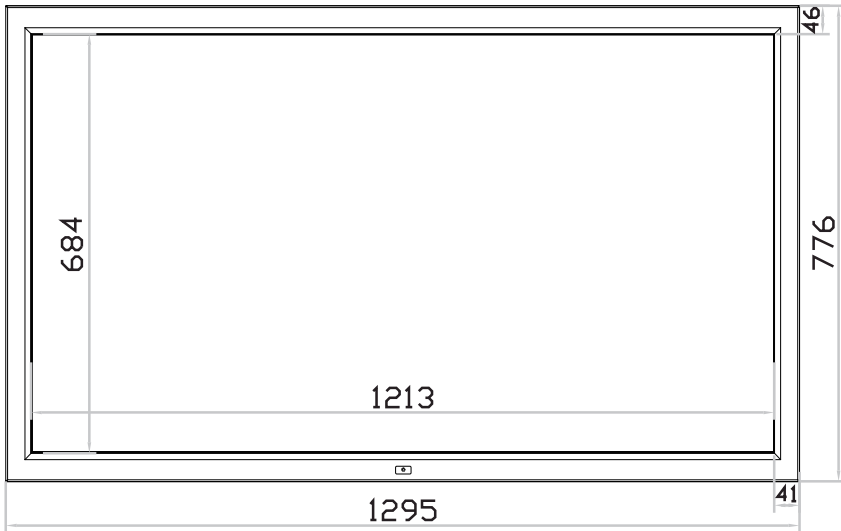

FHD 55" professional display chassis drawing

8mm aluminum front bezel with NEMA 4 / IP65 front protection

Model : NAP-F55 / HNAP-F55

unit : mm

Front View