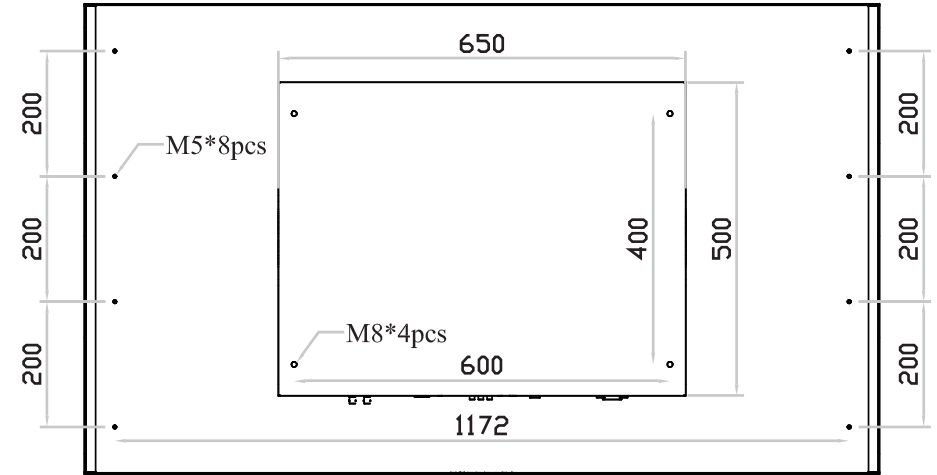

Left-side View

Rear View