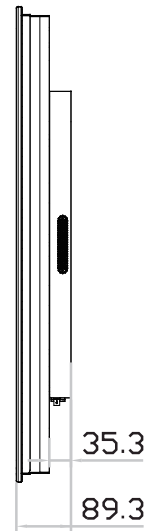

Left-side View