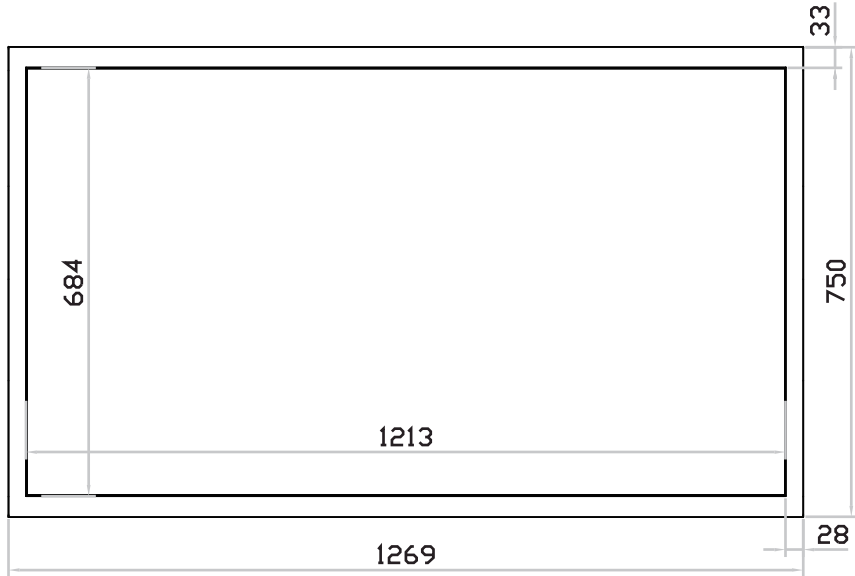

FHD 55" professional display chassis drawing

Aluminum front cover

Model : DP-F55 / HDP-F55

unit : mm

Front View