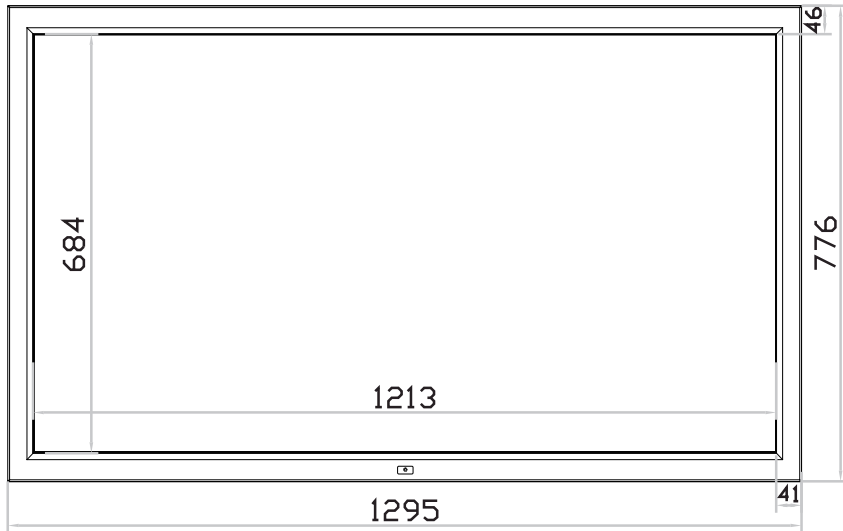

FHD 55" professional display chassis drawing

8mm aluminum front bezel

Model : AP-F55 / HAP-F55

unit : mm

Front View