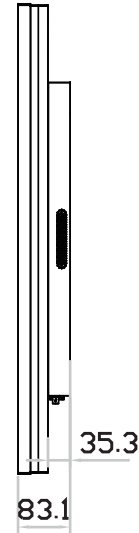

Left-side View