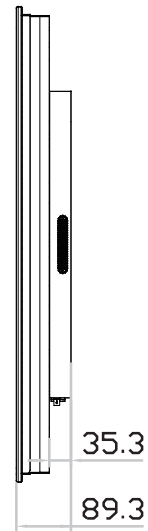

# FHD 55" professional display chassis drawing

### Model : NAP-F55 / HNAP-F55

unit : mm

### Front View

### Left-side View