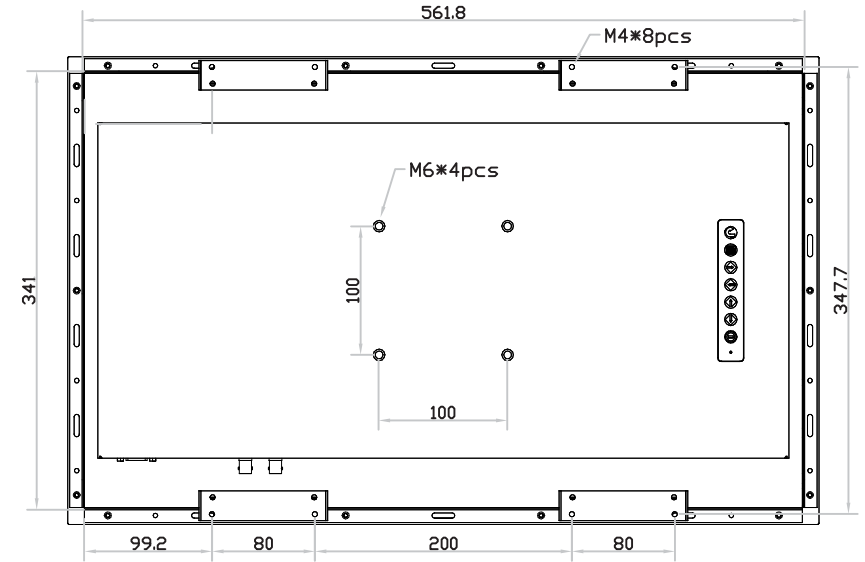

4K 23" professional display chassis drawing

6mm aluminum front bezel

Model : AP-K23 / HAP-K23

unit : mm

Front View

Left-side View

Rear View

Bottom View

4K 23" professional display chassis drawing

6mm aluminum front bezel with NEMA 4 / IP65 front protection

Model : NAP-K23 / NHAP-K23

unit : mm

Front View

Left-side View

Rear View

Bottom View

4K 23" professional display chassis drawing

Universal open frame

Model : OP-K23 / HOP-K23

unit : mm

Front View

Left-side View

Rear View

Bottom View

4K 23" professional display chassis drawing

Aluminum front cover

Model : DP-K23 / HDP-K23

unit : mm

Front View

Left-side View

Rear View

Bottom View