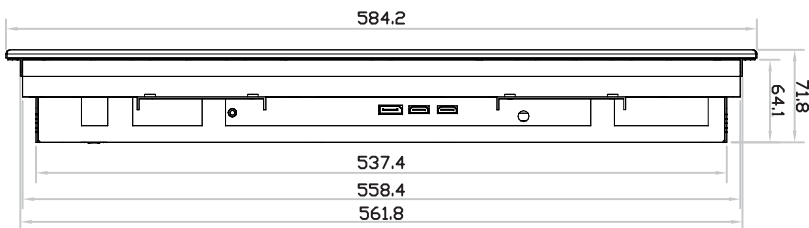

4K 23" professional display chassis drawing

6mm aluminum front bezel with NEMA 4 / IP65 front protection

Model : NAP-K23 / NHAP-K23

unit : mm

Front View

Left-side View

Rear View

Bottom View

4K 23" professional display chassis drawing

Universal open frame

Model : OP-K23 / HOP-K23

unit : mm

Front View

Left-side View

Rear View

Bottom View

4K 23" professional display chassis drawing

Aluminum front cover

Model : DP-K23 / HDP-K23

unit : mm

Front View

Left-side View

Rear View

Bottom View