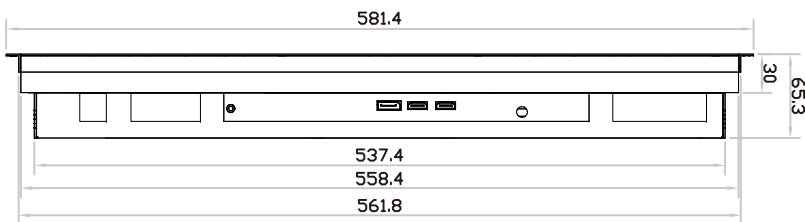

4K 23" professional display chassis drawing

Universal open frame

Model : OP-K23 / HOP-K23

unit : mm

Front View

Left-side View

Rear View

Bottom View

4K 23" professional display chassis drawing

Aluminum front cover

Model : DP-K23 / HDP-K23

unit : mm

Front View

Left-side View

Rear View

Bottom View