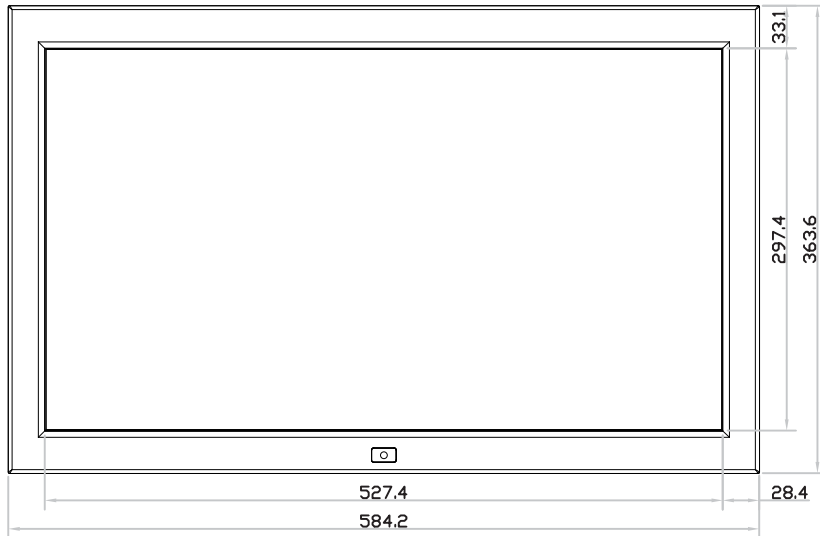

4K 23" professional display chassis drawing

6mm aluminum front bezel

Model : AP-K23 / HAP-K23

unit : mm

Front View

Left-side View

Rear View

Bottom View

4K 23" professional display chassis drawing

6mm aluminum front bezel with NEMA 4 / IP65 front protection

Model : NAP-K23 / NHAP-K23

unit : mm

Front View

Left-side View

Rear View

Bottom View

4K 23" professional display chassis drawing

Universal open frame

Model : OP-K23 / HOP-K23

unit : mm

Front View

Left-side View

Rear View

Bottom View

4K 23" professional display chassis drawing

Aluminum front cover

Model : DP-K23 / HDP-K23

unit : mm

Front View

Left-side View

Rear View

Bottom View