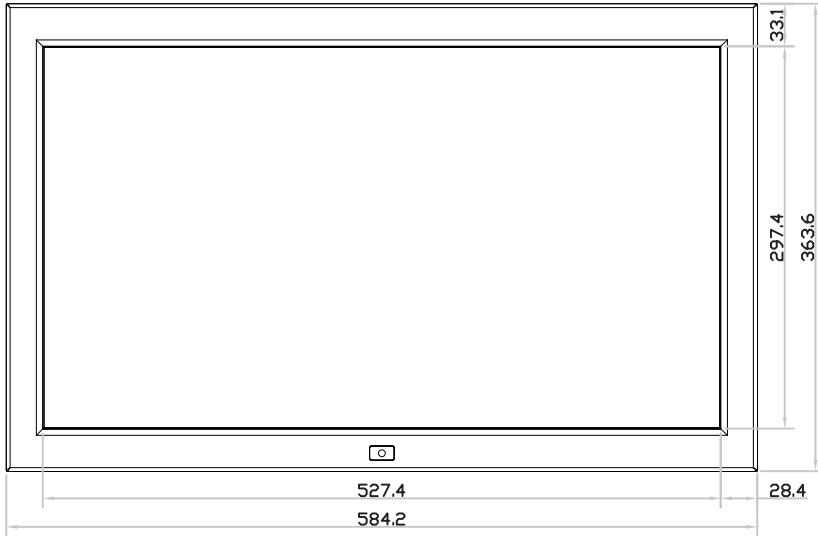

4K 23" professional display chassis drawing

6mm aluminum front bezel

Model : AP-K23 / HAP-K23

unit : mm

Front View

Left-side View

Rear View

Bottom View

4K 23" professional display chassis drawing

6mm aluminum front bezel with NEMA 4 / IP65 front protection

Model : NAP-K23 / NHAP-K23

unit : mm

Front View

Left-side View

Rear View

Bottom View

4K 23" professional display chassis drawing

Universal open frame

Model : OP-K23 / HOP-K23

unit : mm

Front View

Left-side View

Rear View

Bottom View

4K 23" professional display chassis drawing

Aluminum front cover

Model : DP-K23 / HDP-K23

unit : mm

Front View

Left-side View

Rear View

Bottom View