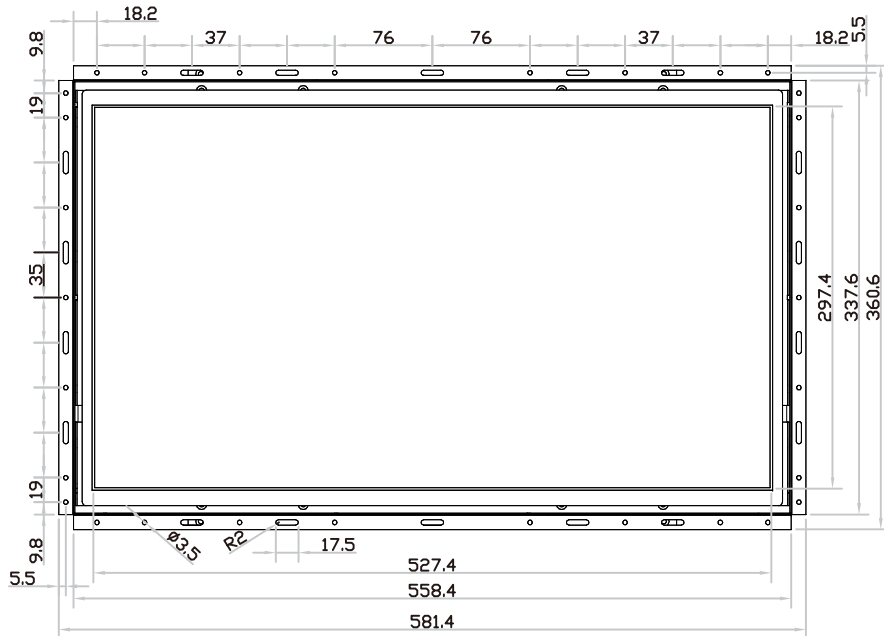

4K 23" professional display chassis drawing

6mm aluminum front bezel with NEMA 4 / IP65 front protection

Model : NAP-K23 / NHAP-K23

unit : mm

Front View

Left-side View

Rear View

Bottom View

4K 23" professional display chassis drawing

Universal open frame

Model : OP-K23 / HOP-K23

unit : mm

Front View

Left-side View

Rear View

Bottom View

4K 23" professional display chassis drawing

Aluminum front cover

Model : DP-K23 / HDP-K23

unit : mm

Front View

Left-side View

Rear View

Bottom View