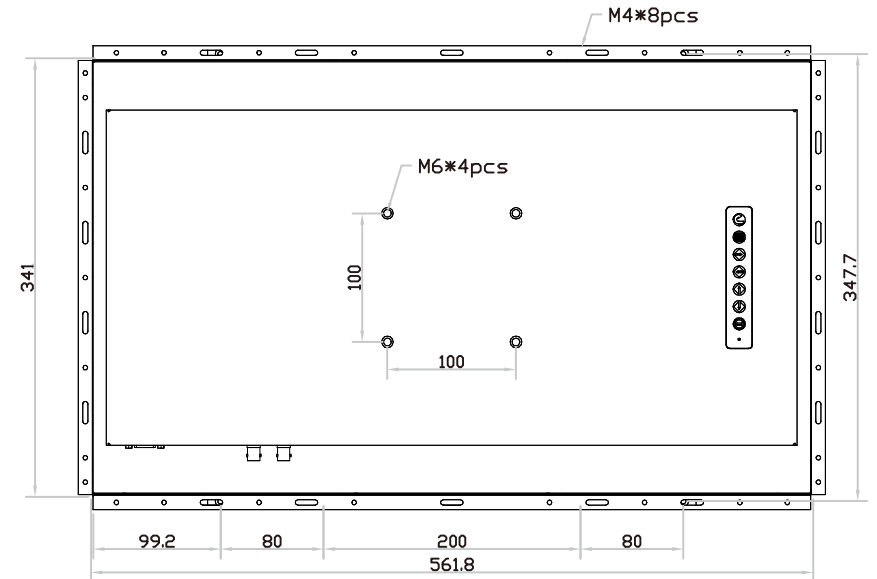

4K 23" professional display chassis drawing

Universal open frame

Model : OP-K23 / HOP-K23

unit : mm

Front View

Left-side View

Rear View

Bottom View

4K 23" professional display chassis drawing

Aluminum front cover

Model : DP-K23 / HDP-K23

unit : mm

Front View

Left-side View

Rear View

Bottom View