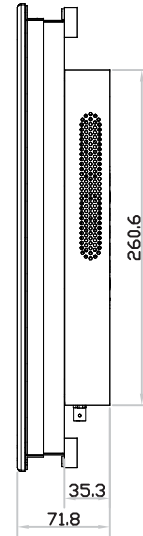

4K 23" professional display chassis drawing

6mm aluminum front bezel

Model : AP-K23 / HAP-K23

unit : mm

Front View

Left-side View

Rear View

Bottom View

4K 23" professional display chassis drawing

6mm aluminum front bezel with NEMA 4 / IP65 front protection

Model : NAP-K23 / NHAP-K23

unit : mm

Front View

Left-side View

Rear View

Bottom View

4K 23" professional display chassis drawing

Universal open frame

Model : OP-K23 / HOP-K23

unit : mm

Front View

Left-side View

Rear View

Bottom View

4K 23" professional display chassis drawing

Aluminum front cover

Model : DP-K23 / HDP-K23

unit : mm

Front View

Left-side View

Rear View

Bottom View