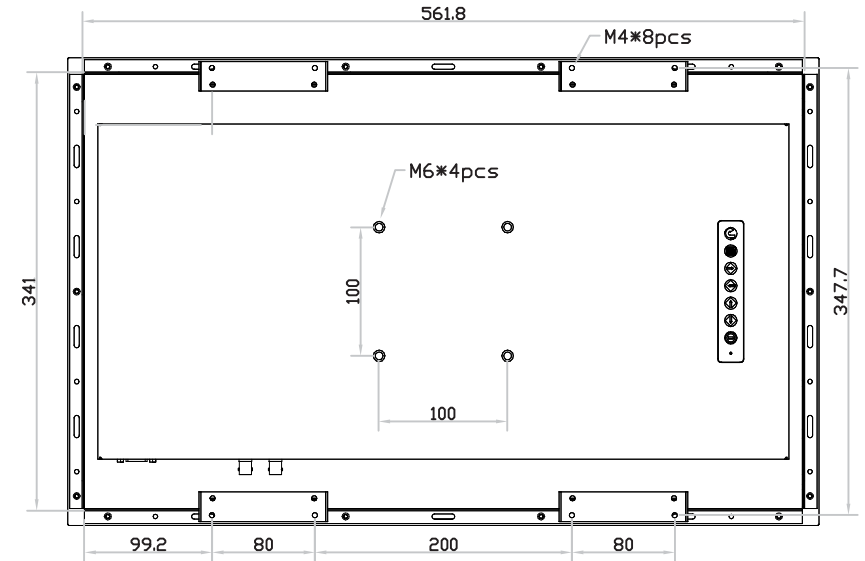

4K 23" professional display chassis drawing

6mm aluminum front bezel

Model : AP-K23 / HAP-K23

unit : mm

Front View

Left-side View

Rear View

Bottom View

4K 23" professional display chassis drawing

6mm aluminum front bezel with NEMA 4 / IP65 front protection

Model : NAP-K23 / NHAP-K23

unit : mm

Front View

Left-side View

Rear View

Bottom View

4K 23" professional display chassis drawing

Universal open frame

Model : OP-K23 / HOP-K23

unit : mm

Front View

Left-side View

Rear View

Bottom View

4K 23" professional display chassis drawing

Aluminum front cover

Model : DP-K23 / HDP-K23

unit : mm

Front View

Left-side View

Rear View

Bottom View