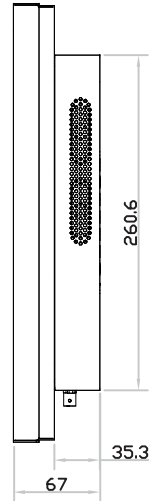

4K 23" professional display chassis drawing

6mm aluminum front bezel

Model : AP-K23 / HAP-K23

unit : mm

Front View

Left-side View

Rear View

Bottom View

4K 23" professional display chassis drawing

6mm aluminum front bezel with NEMA 4 / IP65 front protection

Model : NAP-K23 / NHAP-K23

unit : mm

Front View

Left-side View

Rear View

Bottom View

4K 23" professional display chassis drawing

Universal open frame

Model : OP-K23 / HOP-K23

unit : mm

Front View

Left-side View

Rear View

Bottom View

4K 23" professional display chassis drawing

Aluminum front cover

Model : DP-K23 / HDP-K23

unit : mm

Front View

Left-side View

Rear View

Bottom View