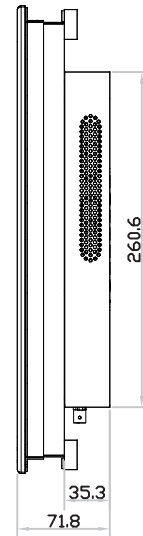

4K 23" professional display chassis drawing

6mm aluminum front bezel

Model : AP-K23 / HAP-K23

unit : mm

Front View

Left-side View

Rear View

Bottom View

4K 23" professional display chassis drawing

6mm aluminum front bezel with NEMA 4 / IP65 front protection

Model : NAP-K23 / NHAP-K23

unit : mm

Front View

Left-side View

Rear View

Bottom View

4K 23" professional display chassis drawing

Universal open frame

Model : OP-K23 / HOP-K23

unit : mm

Front View

Left-side View

Rear View

Bottom View

4K 23" professional display chassis drawing

Aluminum front cover

Model : DP-K23 / HDP-K23

unit : mm

Front View

Left-side View

Rear View

Bottom View