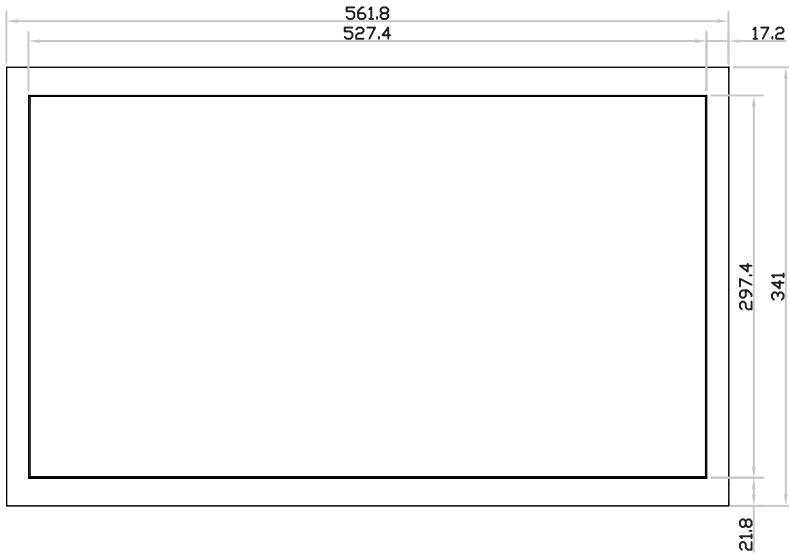

4K 23" professional display chassis drawing

Universal open frame

Model : OP-K23 / HOP-K23

unit : mm

Front View

Left-side View

Rear View

Bottom View

4K 23" professional display chassis drawing

Aluminum front cover

Model : DP-K23 / HDP-K23

unit : mm

Front View

Left-side View

Rear View

Bottom View