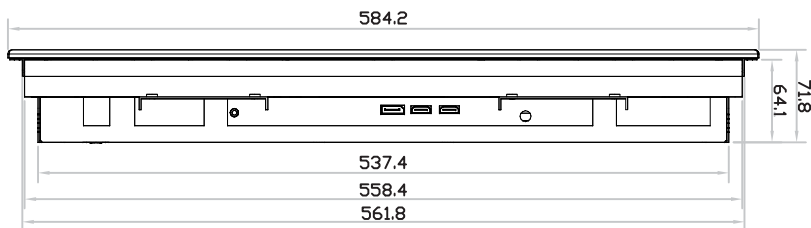

4K 23" professional display chassis drawing

6mm aluminum front bezel

Model : AP-K23 / HAP-K23

unit : mm

Front View

Left-side View

Rear View

Bottom View

4K 23" professional display chassis drawing

6mm aluminum front bezel with NEMA 4 / IP65 front protection

Model : NAP-K23 / NHAP-K23

unit : mm

Front View

Left-side View

Rear View

Bottom View

4K 23" professional display chassis drawing

Universal open frame

Model : OP-K23 / HOP-K23

unit : mm

Front View

Left-side View

Rear View

Bottom View

4K 23" professional display chassis drawing

Aluminum front cover

Model : DP-K23 / HDP-K23

unit : mm

Front View

Left-side View

Rear View

Bottom View