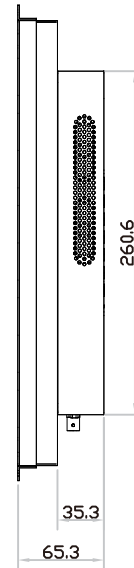

4K 23" professional display chassis drawing

6mm aluminum front bezel

Model : AP-K23 / HAP-K23

unit : mm

Front View

Left-side View

Rear View

Bottom View

4K 23" professional display chassis drawing

6mm aluminum front bezel with NEMA 4 / IP65 front protection

Model : NAP-K23 / NHAP-K23

unit : mm

Front View

Left-side View

Rear View

Bottom View

4K 23" professional display chassis drawing

Universal open frame

Model : OP-K23 / HOP-K23

unit : mm

Front View

Left-side View

Rear View

Bottom View

4K 23" professional display chassis drawing

Aluminum front cover

Model : DP-K23 / HDP-K23

unit : mm

Front View

Left-side View

Rear View

Bottom View