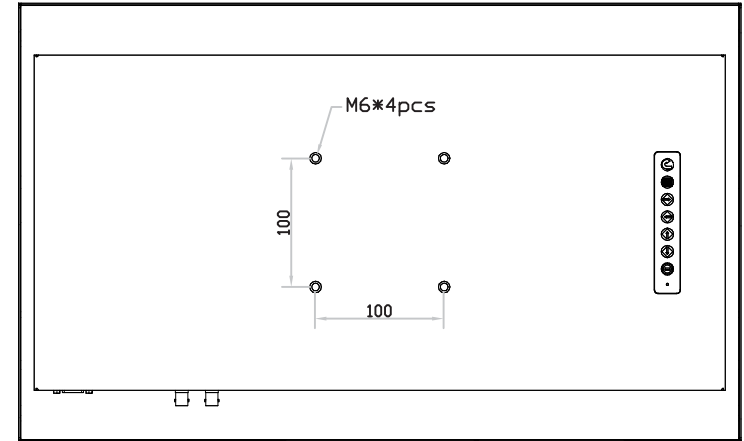

4K 23" professional display chassis drawing

Universal open frame

Model : OP-K23 / HOP-K23

unit : mm

Front View

Left-side View

Rear View

Bottom View

4K 23" professional display chassis drawing

Aluminum front cover

Model : DP-K23 / HDP-K23

unit : mm

Front View

Left-side View

Rear View

Bottom View