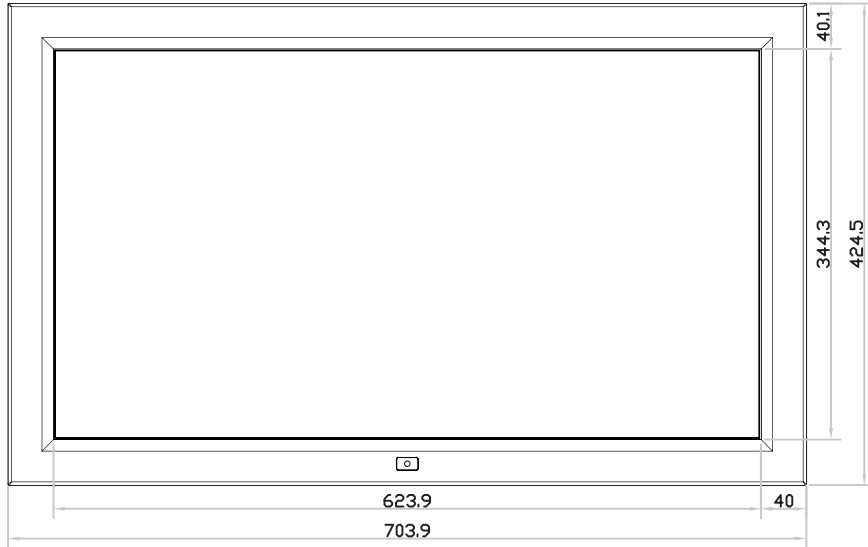

4K 28" professional display chassis drawing

8mm aluminum front bezel

Model : AP-K28 / HAP-K28

unit : mm

Front View

Left-side View

Rear View

Bottom View

4K 28" professional display chassis drawing

8mm aluminum front bezel with NEMA 4 / IP65 front protection

Model : NAP-K28 / NHAP-K28

unit : mm

Front View

Left-side View

Rear View

Bottom View

4K 28" professional display chassis drawing

Universal open frame

Model : OP-K28 / HOP-K28

unit : mm

Front View

Left-side View

Rear View

Bottom View

4K 28" professional display chassis drawing

Aluminum front cover

Model : DP-K28 / HDP-K28

unit : mm

Front View

Left-side View

Rear View

Bottom View