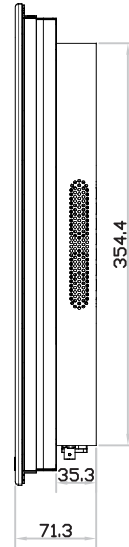

4K 28" professional display chassis drawing

8mm aluminum front bezel

Model : AP-K28 / HAP-K28

unit : mm

Front View

Left-side View

Rear View

Bottom View

4K 28" professional display chassis drawing

8mm aluminum front bezel with NEMA 4 / IP65 front protection

Model : NAP-K28 / NHAP-K28

unit : mm

Front View

Left-side View

Rear View

Bottom View

4K 28" professional display chassis drawing

Universal open frame

Model : OP-K28 / HOP-K28

unit : mm

Front View

Left-side View

Rear View

Bottom View

4K 28" professional display chassis drawing

Aluminum front cover

Model : DP-K28 / HDP-K28

unit : mm

Front View

Left-side View

Rear View

Bottom View