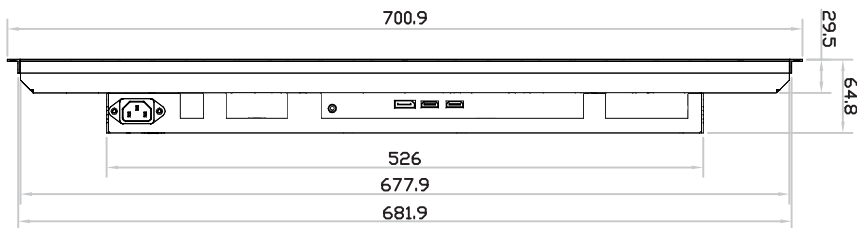

4K 28" professional display chassis drawing

Universal open frame

Model : OP-K28 / HOP-K28

unit : mm

Front View

Left-side View

Rear View

Bottom View

4K 28" professional display chassis drawing

Aluminum front cover

Model : DP-K28 / HDP-K28

unit : mm

Front View

Left-side View

Rear View

Bottom View