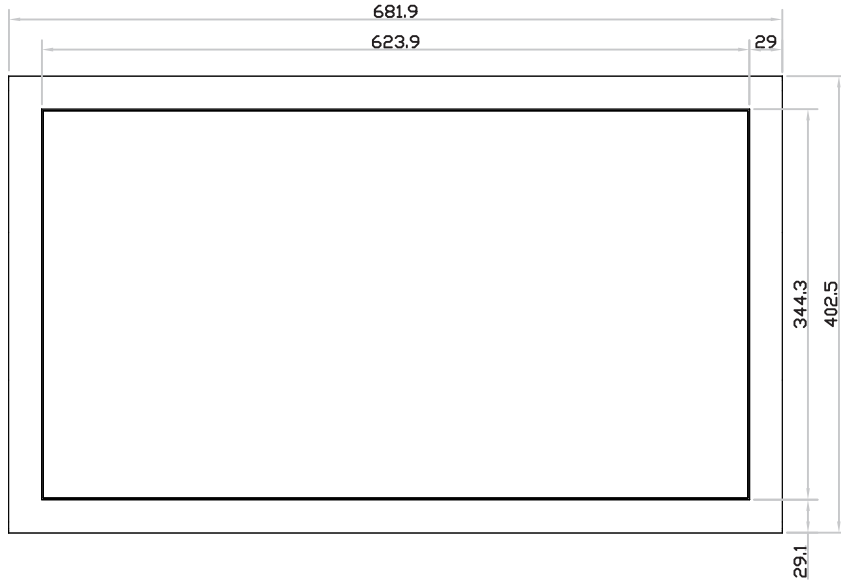

4K 28" professional display chassis drawing

8mm aluminum front bezel

Model : AP-K28 / HAP-K28

unit : mm

Front View

Left-side View

Rear View

Bottom View

4K 28" professional display chassis drawing

Universal open frame

Model : OP-K28 / HOP-K28

unit : mm

Front View

Left-side View

Rear View

Bottom View

4K 28" professional display chassis drawing

Aluminum front cover

Model : DP-K28 / HDP-K28

unit : mm

Front View

Left-side View

Rear View

Bottom View