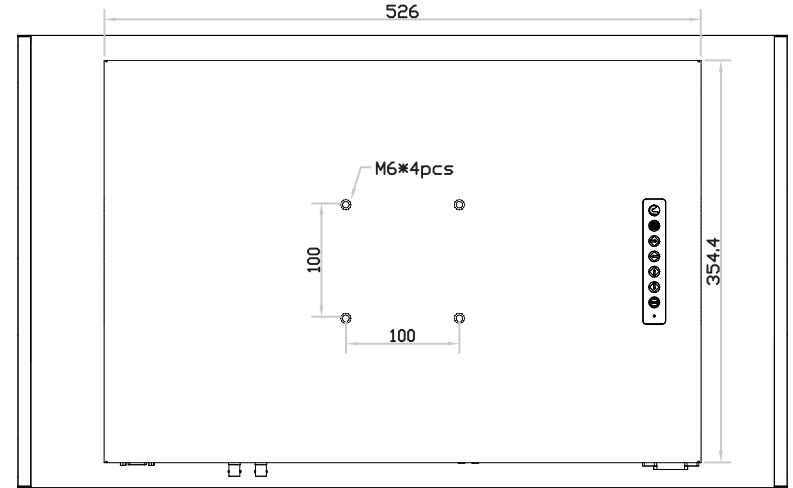

4K 28" professional display chassis drawing

Universal open frame

Model : OP-K28 / HOP-K28

unit : mm

Front View

Left-side View

Rear View

Bottom View

4K 28" professional display chassis drawing

Aluminum front cover

Model : DP-K28 / HDP-K28

unit : mm

Front View

Left-side View

Rear View

Bottom View