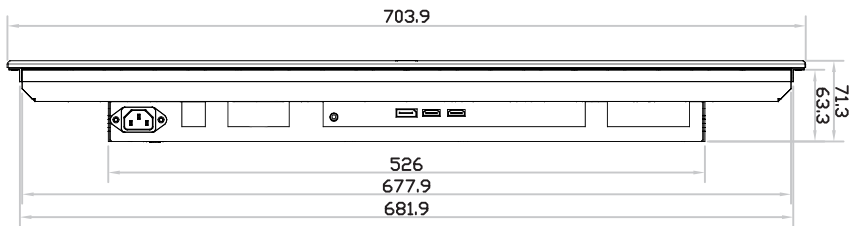

4K 28" professional display chassis drawing

8mm aluminum front bezel

Model : AP-K28 / HAP-K28

unit : mm

Front View

Left-side View

Rear View

Bottom View

4K 28" professional display chassis drawing

8mm aluminum front bezel with NEMA 4 / IP65 front protection

Model : NAP-K28 / NHAP-K28

unit : mm

Front View

Left-side View

Rear View

Bottom View

4K 28" professional display chassis drawing

Universal open frame

Model : OP-K28 / HOP-K28

unit : mm

Front View

Left-side View

Rear View

Bottom View

4K 28" professional display chassis drawing

Aluminum front cover

Model : DP-K28 / HDP-K28

unit : mm

Front View

Left-side View

Rear View

Bottom View