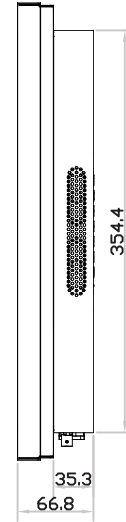

4K 28" professional display chassis drawing

8mm aluminum front bezel

Model : AP-K28 / HAP-K28

unit : mm

Front View

Left-side View

Rear View

Bottom View

4K 28" professional display chassis drawing

8mm aluminum front bezel with NEMA 4 / IP65 front protection

Model : NAP-K28 / NHAP-K28

unit : mm

Front View

Left-side View

Rear View

Bottom View

4K 28" professional display chassis drawing

Universal open frame

Model : OP-K28 / HOP-K28

unit : mm

Front View

Left-side View

Rear View

Bottom View

4K 28" professional display chassis drawing

Aluminum front cover

Model : DP-K28 / HDP-K28

unit : mm

Front View

Left-side View

Rear View

Bottom View