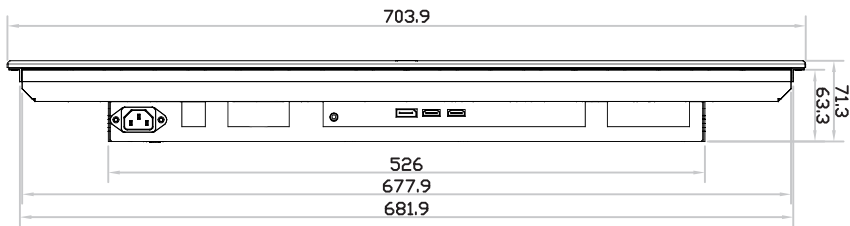

4K 28" professional display chassis drawing

8mm aluminum front bezel

Model : AP-K28 / HAP-K28

unit : mm

Front View

Left-side View

Rear View

Bottom View

4K 28" professional display chassis drawing

8mm aluminum front bezel with NEMA 4 / IP65 front protection

Model : NAP-K28 / NHAP-K28

unit : mm

Front View

Left-side View

Rear View

Bottom View

4K 28" professional display chassis drawing

Universal open frame

Model : OP-K28 / HOP-K28

unit : mm

Front View

Left-side View

Rear View

Bottom View

4K 28" professional display chassis drawing

Aluminum front cover

Model : DP-K28 / HDP-K28

unit : mm

Front View

Left-side View

Rear View

Bottom View