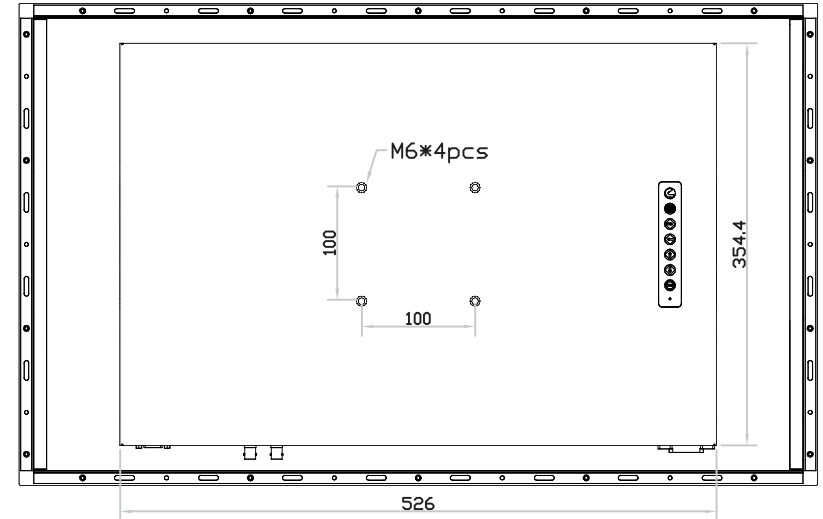

4K 28" professional display chassis drawing

8mm aluminum front bezel

Model : AP-K28 / HAP-K28

unit : mm

Front View

Left-side View

Rear View

Bottom View

4K 28" professional display chassis drawing

8mm aluminum front bezel with NEMA 4 / IP65 front protection

Model : NAP-K28 / NHAP-K28

unit : mm

Front View

Left-side View

Rear View

Bottom View

4K 28" professional display chassis drawing

Universal open frame

Model : OP-K28 / HOP-K28

unit : mm

Front View

Left-side View

Rear View

Bottom View

4K 28" professional display chassis drawing

Aluminum front cover

Model : DP-K28 / HDP-K28

unit : mm

Front View

Left-side View

Rear View

Bottom View