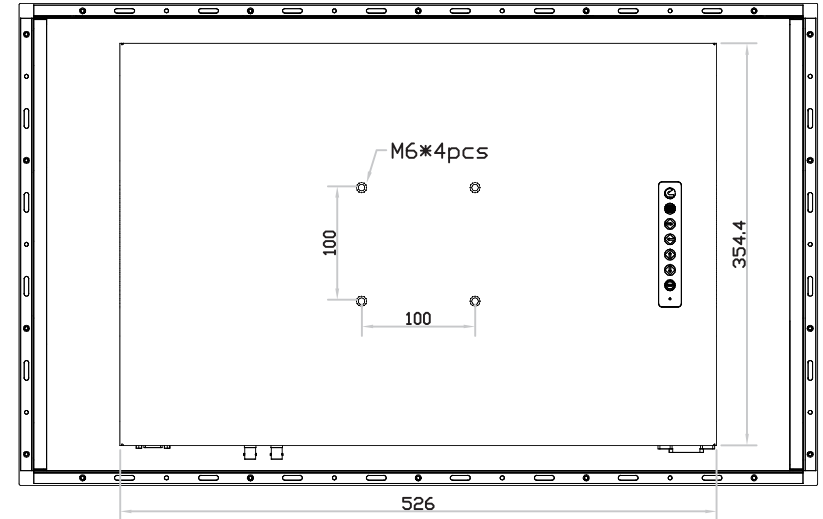

4K 28" professional display chassis drawing

8mm aluminum front bezel

Model : AP-K28 / HAP-K28

unit : mm

Front View

Left-side View

Rear View

Bottom View

4K 28" professional display chassis drawing

8mm aluminum front bezel with NEMA 4 / IP65 front protection

Model : NAP-K28 / NHAP-K28

unit : mm

Front View

Left-side View

Rear View

Bottom View

4K 28" professional display chassis drawing

Universal open frame

Model : OP-K28 / HOP-K28

unit : mm

Front View

Left-side View

Rear View

Bottom View

4K 28" professional display chassis drawing

Aluminum front cover

Model : DP-K28 / HDP-K28

unit : mm

Front View

Left-side View

Rear View

Bottom View