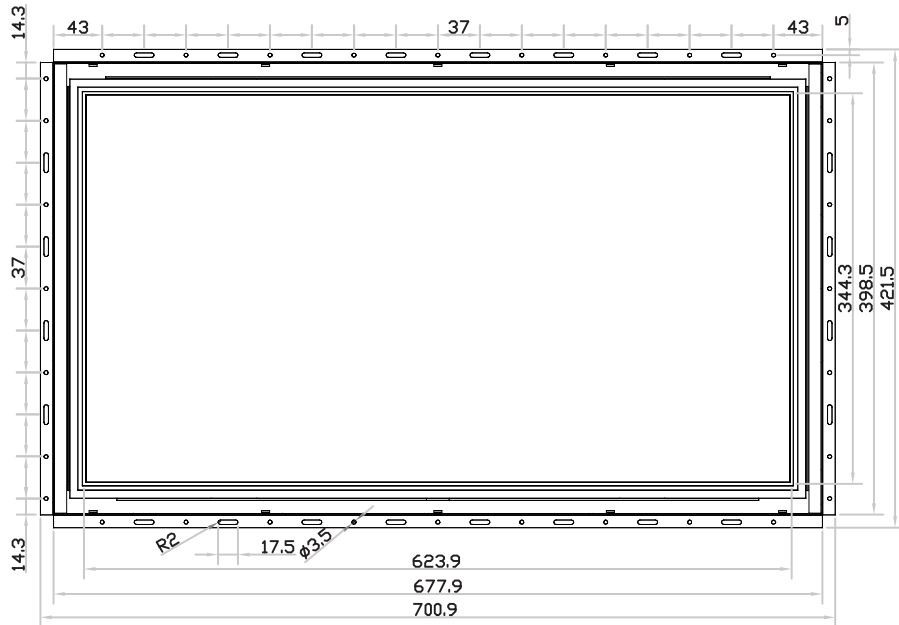

4K 28" professional display chassis drawing

8mm aluminum front bezel

Model : AP-K28 / HAP-K28

unit : mm

Front View

Left-side View

Rear View

Bottom View

4K 28" professional display chassis drawing

8mm aluminum front bezel with NEMA 4 / IP65 front protection

Model : NAP-K28 / NHAP-K28

unit : mm

Front View

Left-side View

Rear View

Bottom View

4K 28" professional display chassis drawing

Universal open frame

Model : OP-K28 / HOP-K28

unit : mm

Front View

Left-side View

Rear View

Bottom View

4K 28" professional display chassis drawing

Aluminum front cover

Model : DP-K28 / HDP-K28

unit : mm

Front View

Left-side View

Rear View

Bottom View