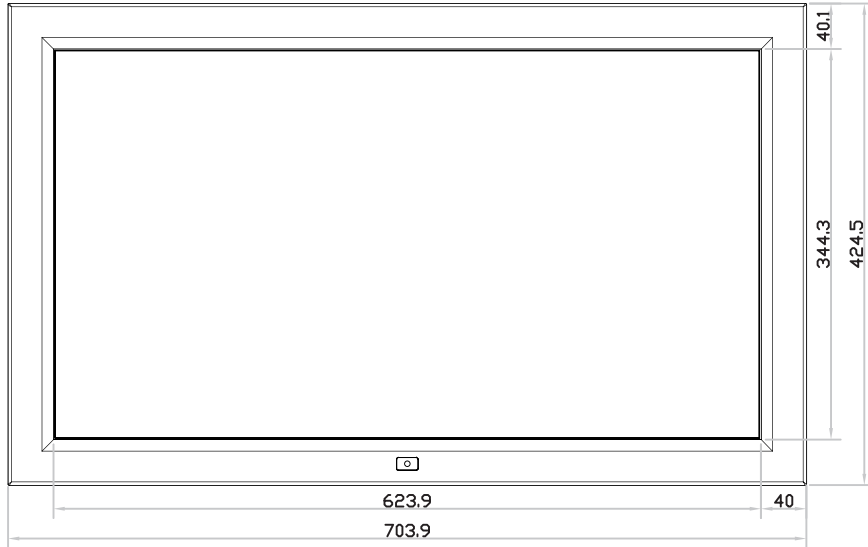

4K 28" professional display chassis drawing

8mm aluminum front bezel

Model : AP-K28 / HAP-K28

unit : mm

Front View

Left-side View

Rear View

Bottom View

4K 28" professional display chassis drawing

8mm aluminum front bezel with NEMA 4 / IP65 front protection

Model : NAP-K28 / NHAP-K28

unit : mm

Front View

Left-side View

Rear View

Bottom View

4K 28" professional display chassis drawing

Universal open frame

Model : OP-K28 / HOP-K28

unit : mm

Front View

Left-side View

Rear View

Bottom View

4K 28" professional display chassis drawing

Aluminum front cover

Model : DP-K28 / HDP-K28

unit : mm

Front View

Left-side View

Rear View

Bottom View