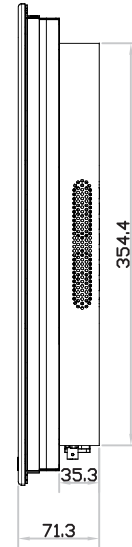

4K 28" professional display chassis drawing

8mm aluminum front bezel

Model : AP-K28 / HAP-K28

unit : mm

Front View

Left-side View

Rear View

Bottom View

4K 28" professional display chassis drawing

8mm aluminum front bezel with NEMA 4 / IP65 front protection

Model : NAP-K28 / NHAP-K28

unit : mm

Front View

Left-side View

Rear View

Bottom View

4K 28" professional display chassis drawing

Universal open frame

Model : OP-K28 / HOP-K28

unit : mm

Front View

Left-side View

Rear View

Bottom View

4K 28" professional display chassis drawing

Aluminum front cover

Model : DP-K28 / HDP-K28

unit : mm

Front View

Left-side View

Rear View

Bottom View