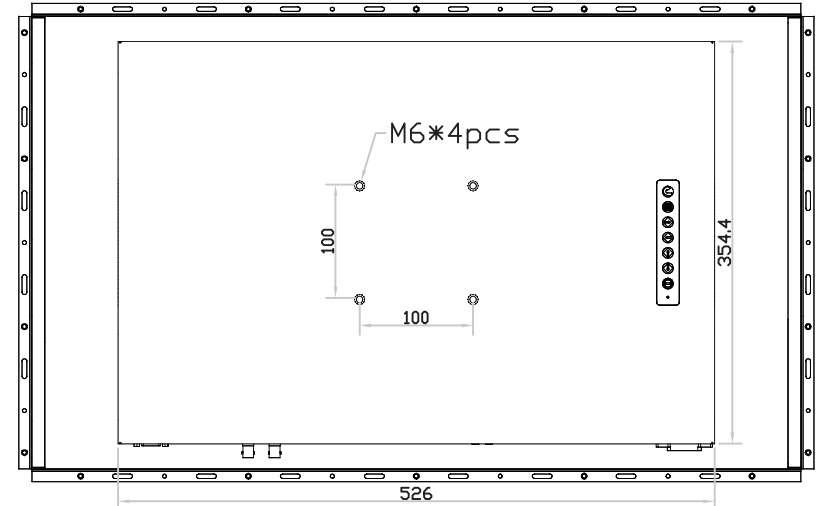

4K 28" professional display chassis drawing

Universal open frame

Model : OP-K28 / HOP-K28

unit : mm

Front View

Left-side View

Rear View

Bottom View

4K 28" professional display chassis drawing

Aluminum front cover

Model : DP-K28 / HDP-K28

unit : mm

Front View

Left-side View

Rear View

Bottom View