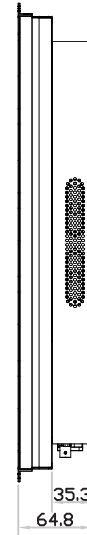

4K 28" professional display chassis drawing

8mm aluminum front bezel

Model : AP-K28 / HAP-K28

unit : mm

Front View

Left-side View

Rear View

Bottom View

4K 28" professional display chassis drawing

8mm aluminum front bezel with NEMA 4 / IP65 front protection

Model : NAP-K28 / NHAP-K28

unit : mm

Front View

Left-side View

Rear View

Bottom View

4K 28" professional display chassis drawing

Universal open frame

Model : OP-K28 / HOP-K28

unit : mm

Front View

Left-side View

Rear View

Bottom View

4K 28" professional display chassis drawing

Aluminum front cover

Model : DP-K28 / HDP-K28

unit : mm

Front View

Left-side View

Rear View

Bottom View