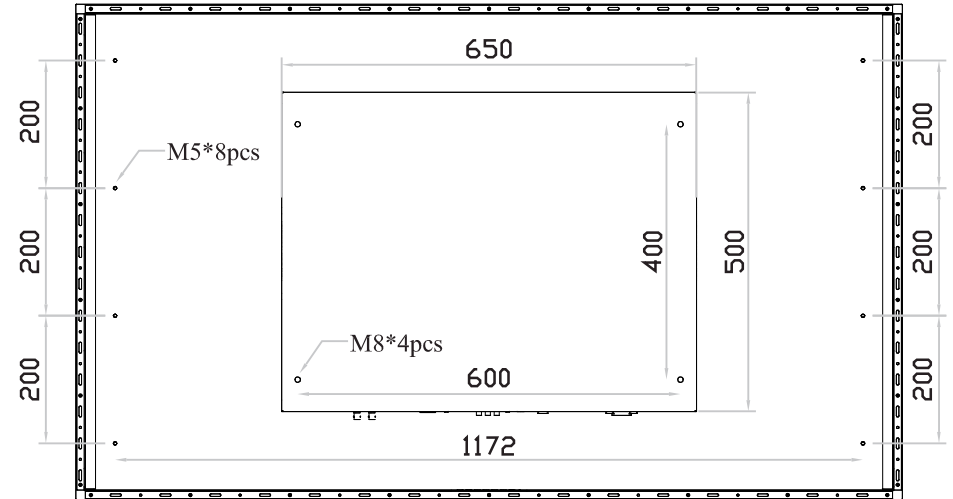

4K 55" professional display chassis drawing

8mm aluminum front bezel

Model : AP-K55 / HAP-K55

unit : mm

Front View

Left-side View

Rear View

Bottom View

4K 55" professional display chassis drawing

8mm aluminum front bezel with NEMA 4 / IP65 front protection

Model : NAP-K55 / NHAP-K55

unit : mm

Front View

Left-side View

Rear View

Bottom View

4K 55" professional display chassis drawing

Universal open frame

Model : OP-K55 / HOP-K55

UltraView

unit : mm

Front View

Left-side View

Rear View

Bottom View

4K 55" professional display chassis drawing

Aluminum front cover

Model : DP-K55 / HDP-K55

unit : mm

Front View

Left-side View

Rear View