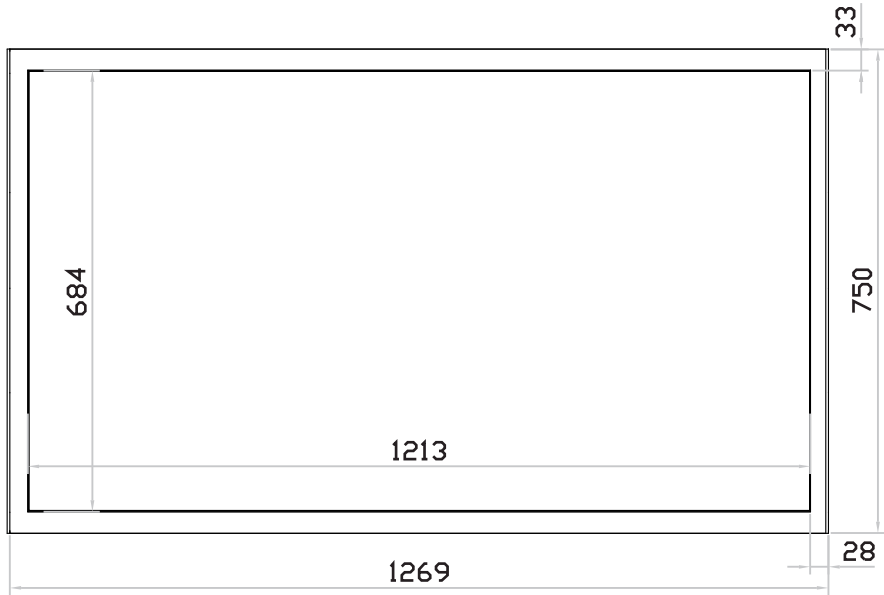

4K 55" professional display chassis drawing

Universal open frame

Model : OP-K55 / HOP-K55

UltraView

unit : mm

Front View

Left-side View

Rear View

Bottom View

4K 55" professional display chassis drawing

Aluminum front cover

Model : DP-K55 / HDP-K55

unit : mm

Front View

Left-side View

Rear View

Bottom View