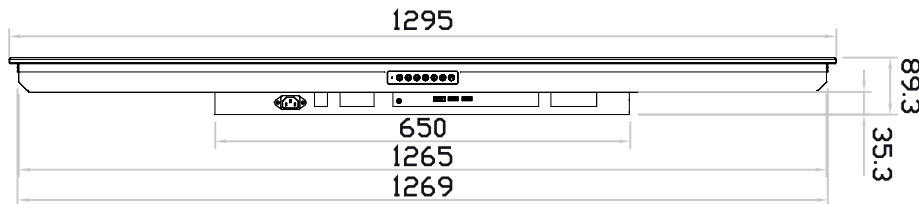

4K 55" professional display chassis drawing

8mm aluminum front bezel

Model : AP-K55 / HAP-K55

unit : mm

Front View

Left-side View

Rear View

Bottom View

4K 55" professional display chassis drawing

8mm aluminum front bezel with NEMA 4 / IP65 front protection

Model : NAP-K55 / NHAP-K55

unit : mm

Front View

Left-side View

Rear View

Bottom View

4K 55" professional display chassis drawing

Universal open frame

Model : OP-K55 / HOP-K55

UltraView

unit : mm

Front View

Left-side View

Rear View

Bottom View

4K 55" professional display chassis drawing

Aluminum front cover

Model : DP-K55 / HDP-K55

unit : mm

Front View

Left-side View

Rear View