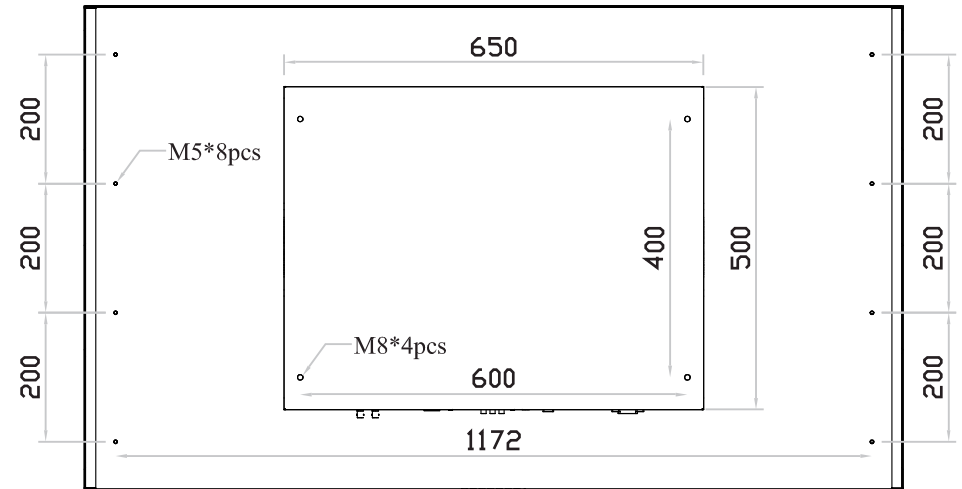

4K 55" professional display chassis drawing

Universal open frame

Model : OP-K55 / HOP-K55

UltraView

unit : mm

Front View

Left-side View

Rear View

Bottom View

4K 55" professional display chassis drawing

Aluminum front cover

Model : DP-K55 / HDP-K55

unit : mm

Front View

Left-side View

Rear View

Bottom View