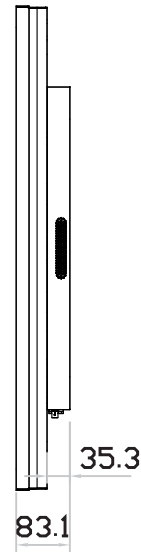

4K 55" professional display chassis drawing

8mm aluminum front bezel

Model : AP-K55 / HAP-K55

unit : mm

Front View

Left-side View

Rear View

Bottom View

4K 55" professional display chassis drawing

Universal open frame

Model : OP-K55 / HOP-K55

UltraView

unit : mm

Front View

Left-side View

Rear View

Bottom View

4K 55" professional display chassis drawing

Aluminum front cover

Model : DP-K55 / HDP-K55

unit : mm

Front View

Left-side View

Rear View

Bottom View