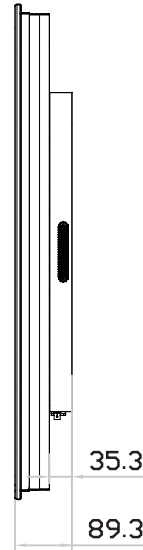

4K 55" professional display chassis drawing

8mm aluminum front bezel

Model : AP-K55 / HAP-K55

unit : mm

Front View

Left-side View

Rear View

Bottom View

4K 55" professional display chassis drawing

8mm aluminum front bezel with NEMA 4 / IP65 front protection

Model : NAP-K55 / NHAP-K55

unit : mm

Front View

Left-side View

Rear View

Bottom View

4K 55" professional display chassis drawing

Universal open frame

Model : OP-K55 / HOP-K55

UltraView

unit : mm

Front View

Left-side View

Rear View

Bottom View

4K 55" professional display chassis drawing

Aluminum front cover

Model : DP-K55 / HDP-K55

unit : mm

Front View

Left-side View

Rear View