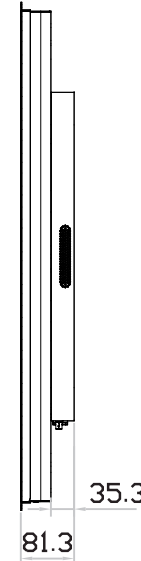

4K 55" professional display chassis drawing

8mm aluminum front bezel

Model : AP-K55 / HAP-K55

unit : mm

Front View

Left-side View

Rear View

Bottom View

4K 55" professional display chassis drawing

8mm aluminum front bezel with NEMA 4 / IP65 front protection

Model : NAP-K55 / NHAP-K55

unit : mm

Front View

Left-side View

Rear View

Bottom View

4K 55" professional display chassis drawing

Universal open frame

Model : OP-K55 / HOP-K55

UltraView

unit : mm

Front View

Left-side View

Rear View

Bottom View

4K 55" professional display chassis drawing

Aluminum front cover

Model : DP-K55 / HDP-K55

unit : mm

Front View

Left-side View

Rear View