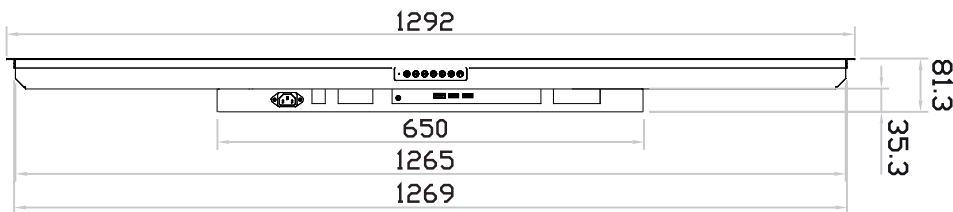

4K 55" professional display chassis drawing

Universal open frame

Model : OP-K55 / HOP-K55

UltraView

unit : mm

Front View

Left-side View

Rear View

Bottom View

4K 55" professional display chassis drawing

Aluminum front cover

Model : DP-K55 / HDP-K55

unit : mm

Front View

Left-side View

Rear View

Bottom View