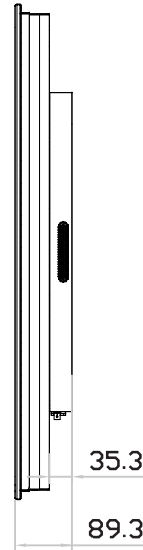

4K 55" professional display chassis drawing

8mm aluminum front bezel

Model : AP-K55 / HAP-K55

unit : mm

Front View

Left-side View

Rear View

Bottom View

4K 55" professional display chassis drawing

8mm aluminum front bezel with NEMA 4 / IP65 front protection

Model : NAP-K55 / NHAP-K55

unit : mm

Front View

Left-side View

Rear View

Bottom View

4K 55" professional display chassis drawing

Universal open frame

Model : OP-K55 / HOP-K55

UltraView

unit : mm

Front View

Left-side View

Rear View

Bottom View

4K 55" professional display chassis drawing

Aluminum front cover

Model : DP-K55 / HDP-K55

unit : mm

Front View

Left-side View

Rear View