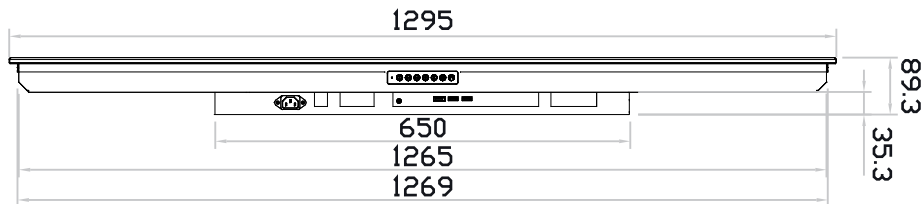

4K 55" professional display chassis drawing

8mm aluminum front bezel with NEMA 4 / IP65 front protection

Model : NAP-K55 / NHAP-K55

unit : mm

Front View

Left-side View

Rear View

Bottom View

4K 55" professional display chassis drawing

Universal open frame

Model : OP-K55 / HOP-K55

UltraView

unit : mm

Front View

Left-side View

Rear View

Bottom View

4K 55" professional display chassis drawing

Aluminum front cover

Model : DP-K55 / HDP-K55

unit : mm

Front View

Left-side View

Rear View