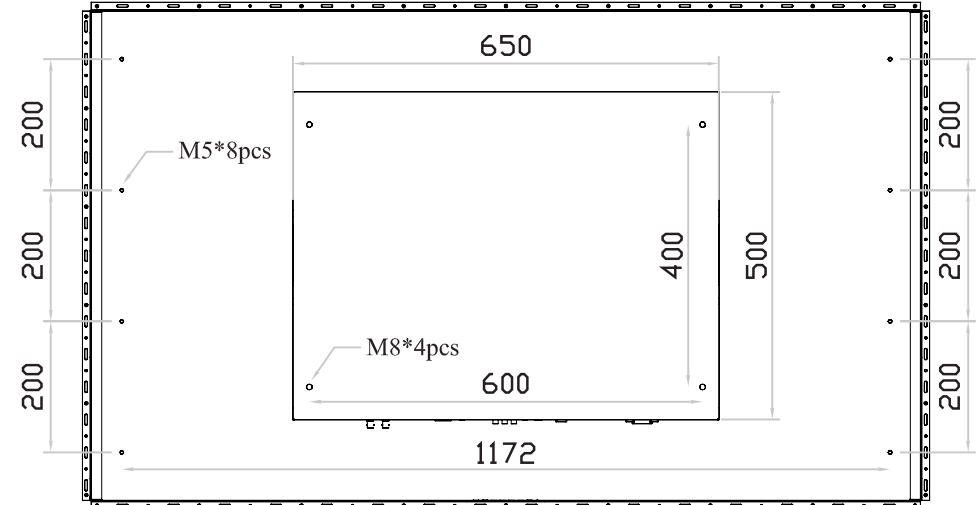

4K 55" professional display chassis drawing

Universal open frame

Model : OP-K55 / HOP-K55

UltraView

unit : mm

Front View

Left-side View

Rear View

Bottom View

4K 55" professional display chassis drawing

Aluminum front cover

Model : DP-K55 / HDP-K55

unit : mm

Front View

Left-side View

Rear View

Bottom View