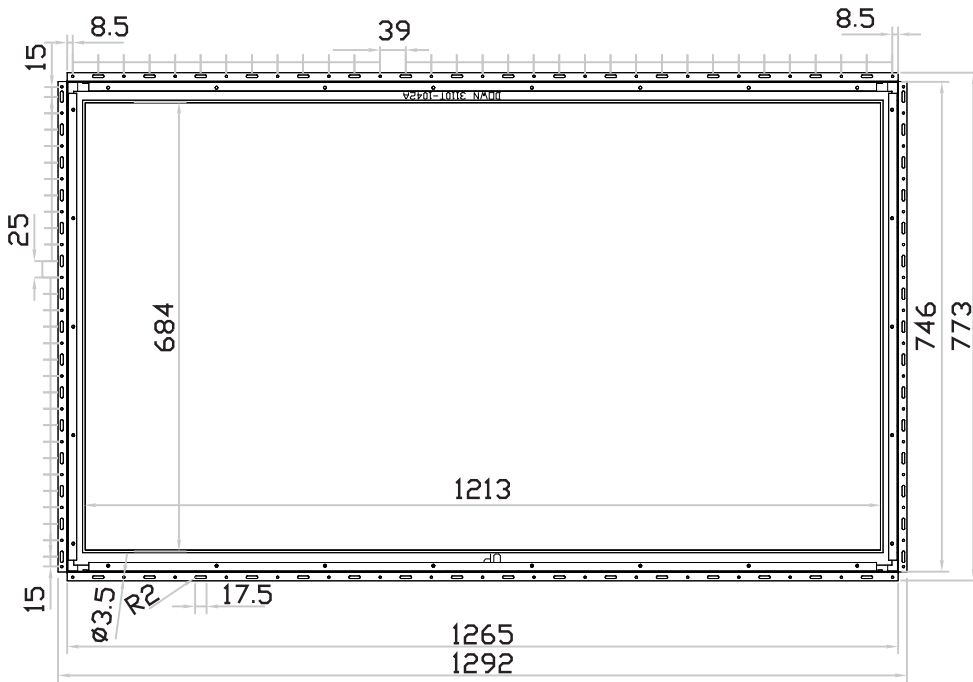

4K 55" professional display chassis drawing

Universal open frame

Model : OP-K55 / HOP-K55

UltraView

unit : mm

Front View

Left-side View

Rear View

Bottom View

4K 55" professional display chassis drawing

Aluminum front cover

Model : DP-K55 / HDP-K55

unit : mm

Front View

Left-side View

Rear View

Bottom View