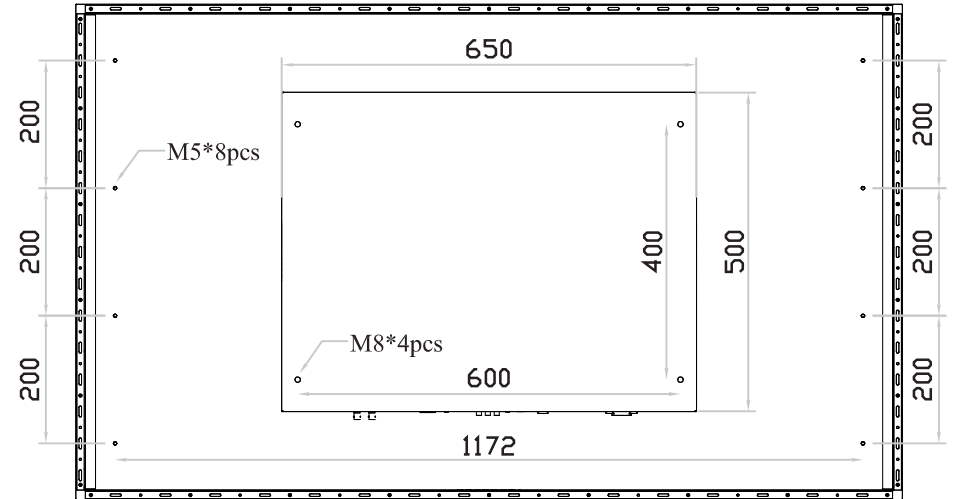

4K 55" professional display chassis drawing

8mm aluminum front bezel

Model : AP-K55 / HAP-K55

unit : mm

Front View

Left-side View

Rear View

Bottom View

4K 55" professional display chassis drawing

8mm aluminum front bezel with NEMA 4 / IP65 front protection

Model : NAP-K55 / NHAP-K55

unit : mm

Front View

Left-side View

Rear View

Bottom View

4K 55" professional display chassis drawing

Universal open frame

Model : OP-K55 / HOP-K55

UltraView

unit : mm

Front View

Left-side View

Rear View

Bottom View

4K 55" professional display chassis drawing

Aluminum front cover

Model : DP-K55 / HDP-K55

unit : mm

Front View

Left-side View

Rear View