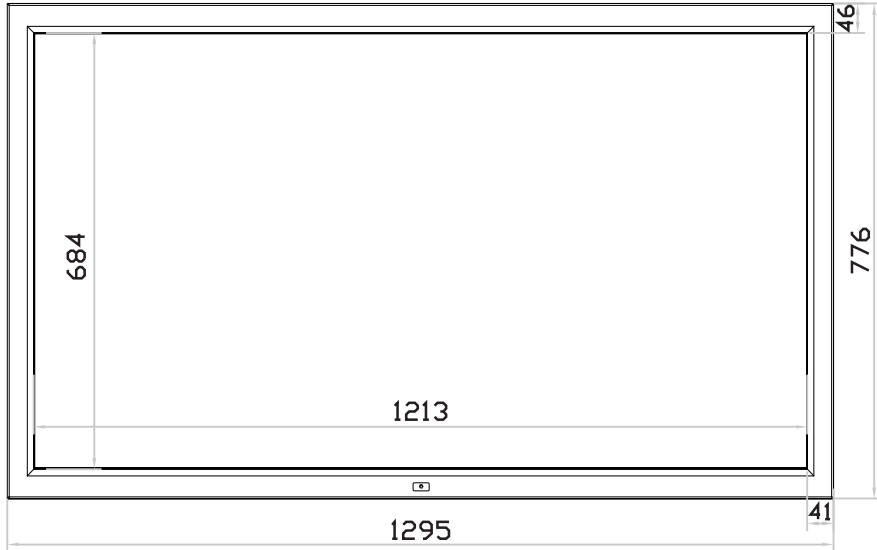

4K 55" professional display chassis drawing

8mm aluminum front bezel

Model : AP-K55 / HAP-K55

unit : mm

Front View

Left-side View

Rear View

Bottom View

4K 55" professional display chassis drawing

8mm aluminum front bezel with NEMA 4 / IP65 front protection

Model : NAP-K55 / NHAP-K55

unit : mm

Front View

Left-side View

Rear View

Bottom View

4K 55" professional display chassis drawing

Universal open frame

Model : OP-K55 / HOP-K55

UltraView

unit : mm

Front View

Left-side View

Rear View

Bottom View

4K 55" professional display chassis drawing

Aluminum front cover

Model : DP-K55 / HDP-K55

unit : mm

Front View

Left-side View

Rear View