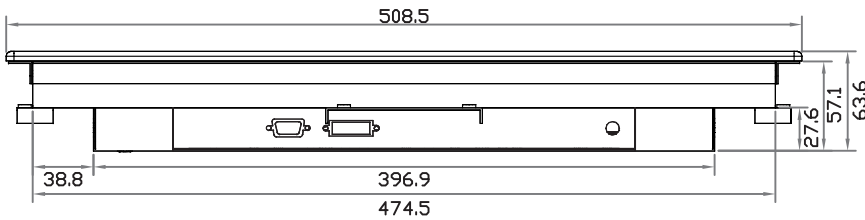

Bottom View