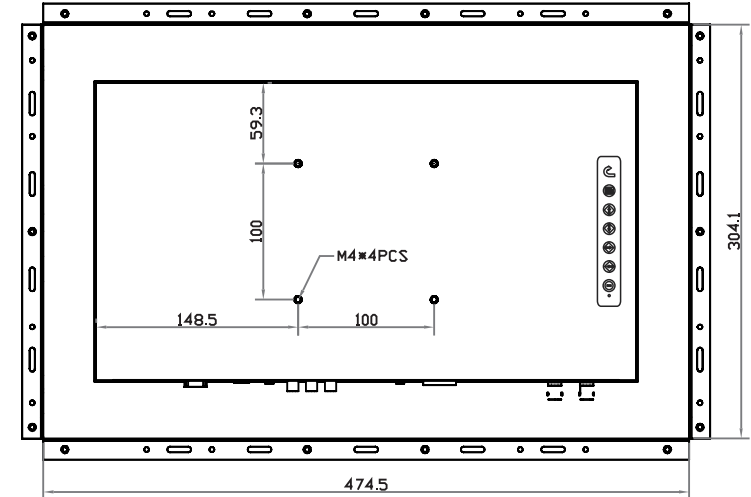

Widescreen 19" professional display chassis drawing

Universal open frame

Model : OP-W19 / HOP-W19

UltraView

unit : mm

Left-side View

Rear View