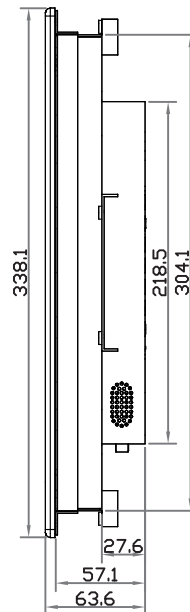

# Widescreen 19" professional display chassis drawing

6mm aluminum front bezel

Model : AP-W19 / HAP-W19

# UltraView

unit : mm

### Rear View

### Bottom View

**Widescreen 19" professional display chassis drawing**  
**6mm aluminum front bezel with NEMA 4 / IP65 front protection**  
**Model : NAP-W19 / NHAP-W19**

unit : mm

**Front View**

**Left-side View**