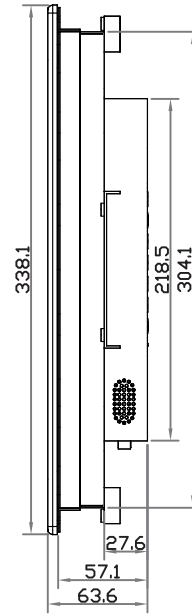

### Left-side View

### Rear View

### Bottom View

**Widescreen 19" professional display chassis drawing**  
**6mm aluminum front bezel with NEMA 4 / IP65 front protection**  
**Model : NAP-W19 / NHAP-W19**

unit : mm

**Front View**

**Left-side View**

**Rear View**

**Bottom View**