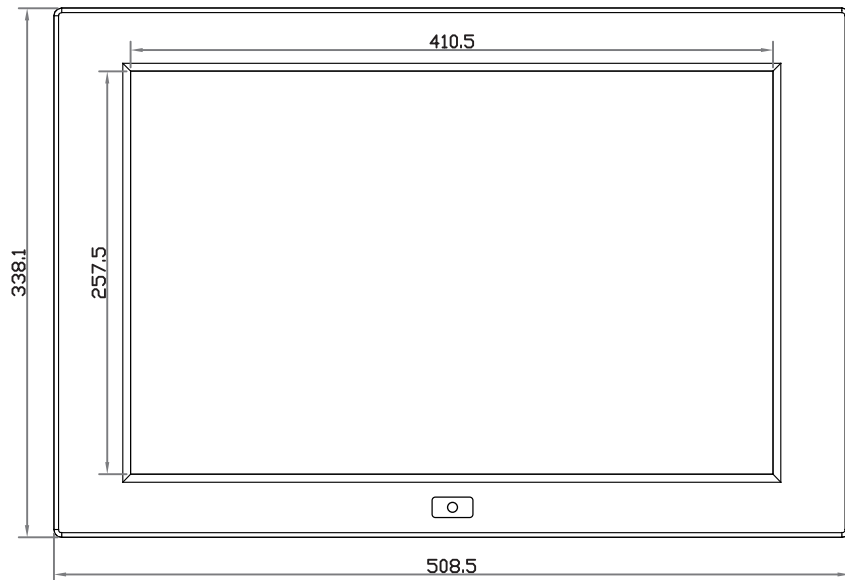

Widescreen 19" professional display chassis drawing

6mm aluminum front bezel

Model : AP-W19 / HAP-W19

UltraView

unit : mm

Front View