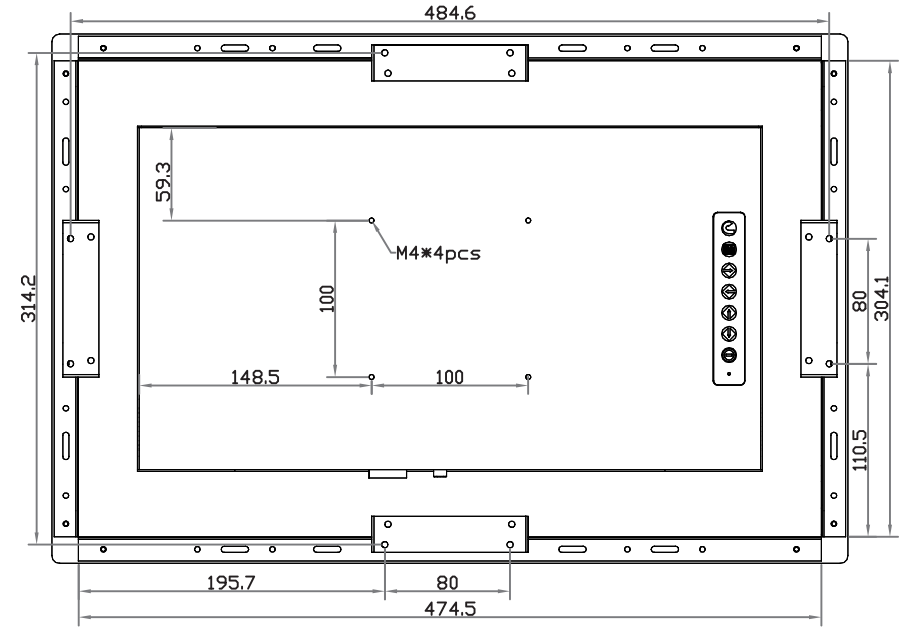

Widescreen 19" professional display chassis drawing
6mm aluminum front bezel with NEMA 4 / IP65 front protection
Model : NAP-W19 / NHAP-W19

unit : mm

Rear View