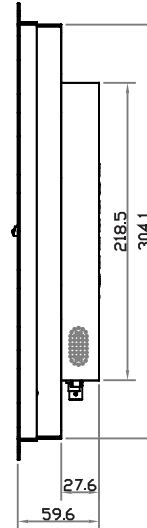

**Rear View**

**Bottom View**

# Widescreen 19" professional display chassis drawing

Universal open frame

Model : OP-W19 / HOP-W19

UltraView

unit : mm

### Front View

### Left-side View