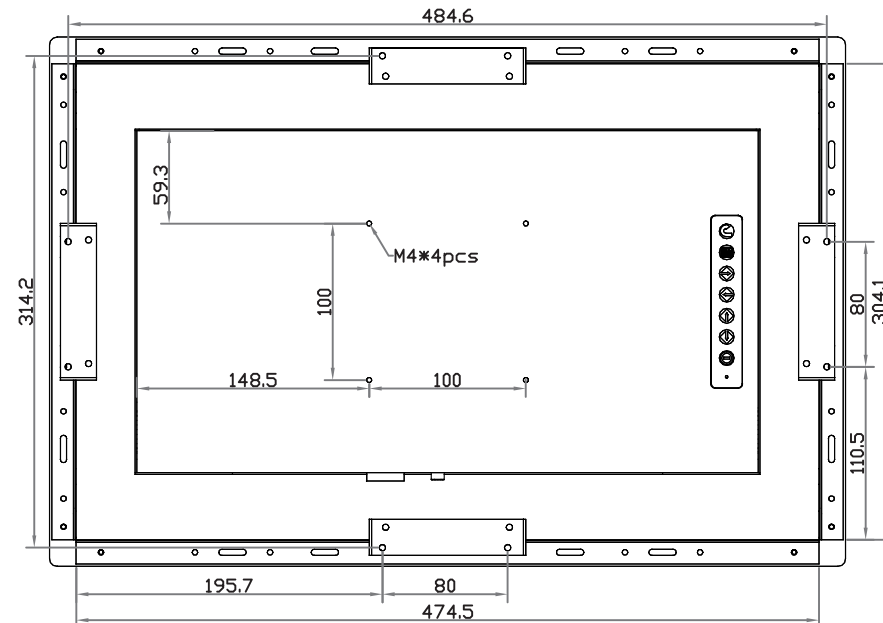

Widescreen 19" professional display chassis drawing

6mm aluminum front bezel

Model : AP-W19 / HAP-W19

UltraView

unit : mm

Rear View