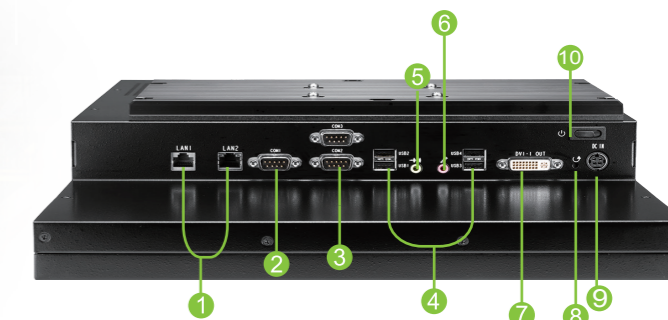

Customization

- TPM module

- ① LAN x 2
- ② RS232/422/485
- ③ RS232 x 2
- ④ USB x 4
- ⑤ Line out
- ⑥ Microphone-in
- ⑦ DVI-I
- ⑧ Reset
- ⑨ DC-in
- ⑩ Power on/off