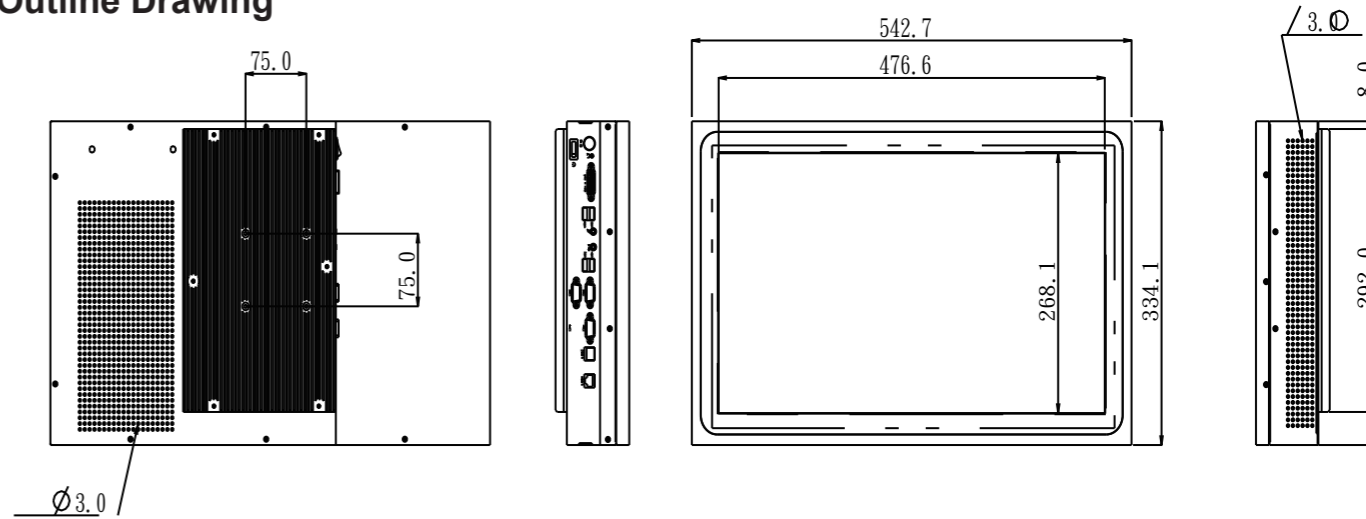

Outline Drawing