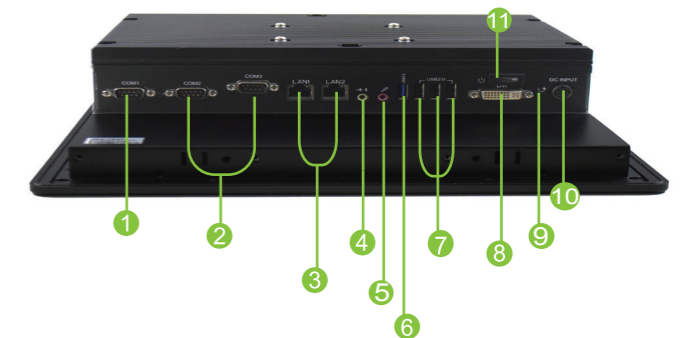

LCD Panel

Size	15" 4:3
Brightness	1000 nits
Resolution	XGA (1024 x 768)
Color numbers	262K, LVDS 6 bits
Viewing angle	80/70
Contrast	700:1

Touch Panel

Type	Full Flat Resistive touch, 5-wire
Light transmission	80±5%
Hardness	4H
Life time	35 million times

Storage & Expansion

SSD	WT 128GB 2.5" SATA SSD 3MG2-P x 1
Expansion slot	Mini PCIe x 2

Mechanical & Environmental

Housing	Front bezel is Aluminum, others are SECC
IP rating	Front IP66
Cooling	Fanless
Dimension	398.0 x 330.0 x 86 mm (W x H x D, panel mount)
Weight (net)	6.5 Kg (approximate, w/o power adaptor)
Temperature	Operating : 12V DC Input -20~65°C Storage : -20~65°C
Humidity	Operating & storage – 10%~90%, non-condensing
Regulatory	FCC, CE (EMC), VCCI Class B

Options

- Wireless or Wireless + BT kit (2 ant)
- Lock touch screen
- VGA output independent display (Dungle)
- Silver front bezel
- Stainless front bezel

Customization

- Sunlight readable optical bonding
- Storage door solution
- LCD Auto dimming
- LCD Super dimming (Low brightness)
- Change resistive touch to P-cap touch

- ① RS232/422/485
- ② RS232 x 2
- ③ LAN x 2
- ④ Line out
- ⑤ Microphone-in
- ⑥ USB 3.0
- ⑦ USB 2.0 x 3
- ⑧ DVI-I output
- ⑨ Reset
- ⑩ DC-in
- ⑪ Power on/off

Ordering Information

WLP-7B20-15H	R-Touch	Atom E3845/ Wide Temp. 2G RAM/ Wide temp. 128G SSD
--------------	---------	--