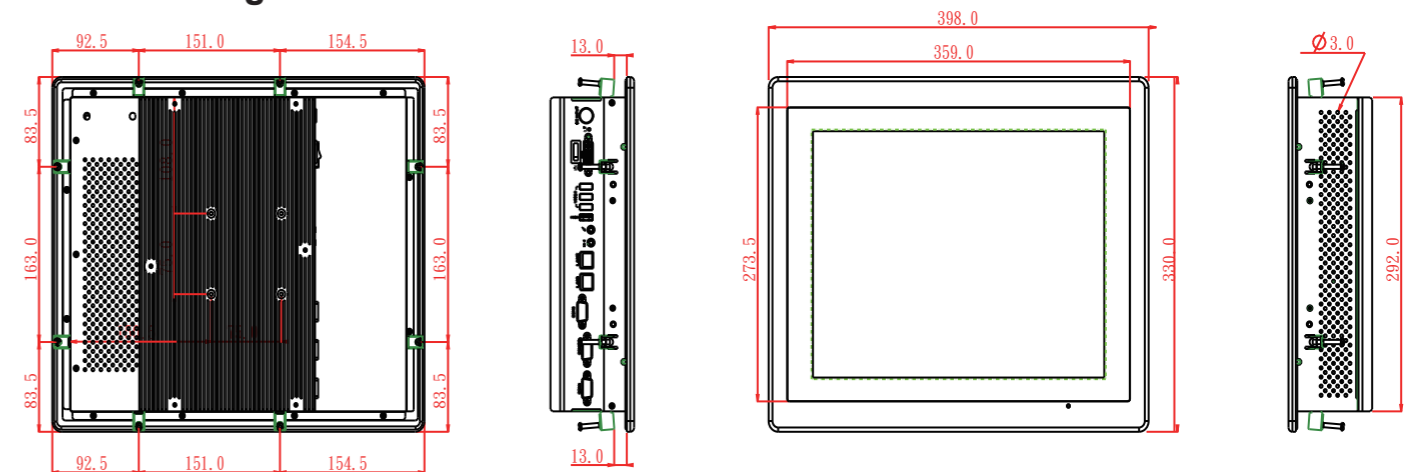

Outline Drawing

Main System

CPU	Intel® Atom E3845 processor 10W
Graphics	Intel® HD Graphics
Memory	Wide temp, Dual Channel, two DDR3 SODIMM socket support up to 8GB DDR3L-1333

I/O & Power & Control Keys

USB	USB 2.0 x 3, USB 3.0 x 1
COM	DB-9 x 3 {RS232 x 2, RS232/422/485 x 1 (Set by BIOS, RS485 auto flow)}
Audio	Line-out, Microphone-in (3.5 mm phone-jack)
LAN	RJ-45 x 2, Gigabit
Power input	DC-in x 1, 7V~32V
Power adaptor	AC 90 ~ 264V / 47 ~ 63 Hz / DC output 12V, 57W
Power consumption	36.3 W (MAX. Loading without adapter)
Control keys	Power on/off, reset

LCD Panel

Size	15" 4:3
Brightness	1000 nits
Resolution	XGA (1024 x 768)
Color numbers	262K, LVDS 6 bits
Viewing angle	80/70
Contrast	700:1

Touch Panel

Type	Full Flat Resistive touch, 5-wire
Light transmission	80±5%
Hardness	4H
Life time	35 million times

Storage & Expansion

SSD	WT 128GB 2.5" SATA SSD 3MG2-P x 1
Expansion slot	Mini PCIe x 2

Mechanical & Environmental

Housing	Front bezel is Aluminum, others are SECC
IP rating	Front IP66
Cooling	Fanless
Dimension	398.0 x 330.0 x 86 mm (W x H x D, panel mount)
Weight (net)	6.5 Kg (approximate, w/o power adaptor)
Temperature	Operating : 12V DC Input -20~65°C Storage : -20~65°C
Humidity	Operating & storage – 10%~90%, non-condensing
Regulatory	FCC, CE (EMC), VCCI Class B

- ① RS232/422/485
- ② RS232 x 2
- ③ LAN x 2
- ④ Line out
- ⑤ Microphone-in
- ⑥ USB 3.0
- ⑦ USB 2.0 x 3
- ⑧ DVI-I output
- ⑨ Reset
- ⑩ DC-in
- ⑪ Power on/off

Ordering Information

WLP-7B20-15H	R-Touch	Atom E3845/ Wide Temp. 2G RAM/ Wide temp. 128G SSD
--------------	---------	--