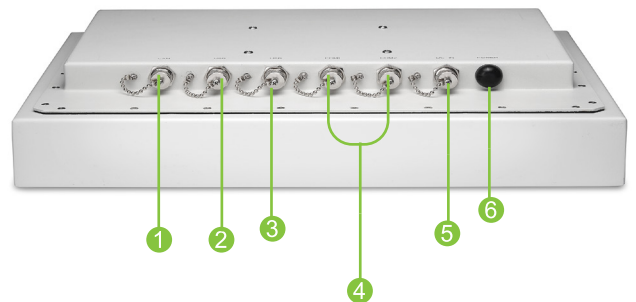

I/O Connectors

1. 1 Giga LAN
2. 2 USB 1/2
3. 3 USB 3/4
4. 4 COM x 2
5. 5 DC-in
6. 6 Power on/off