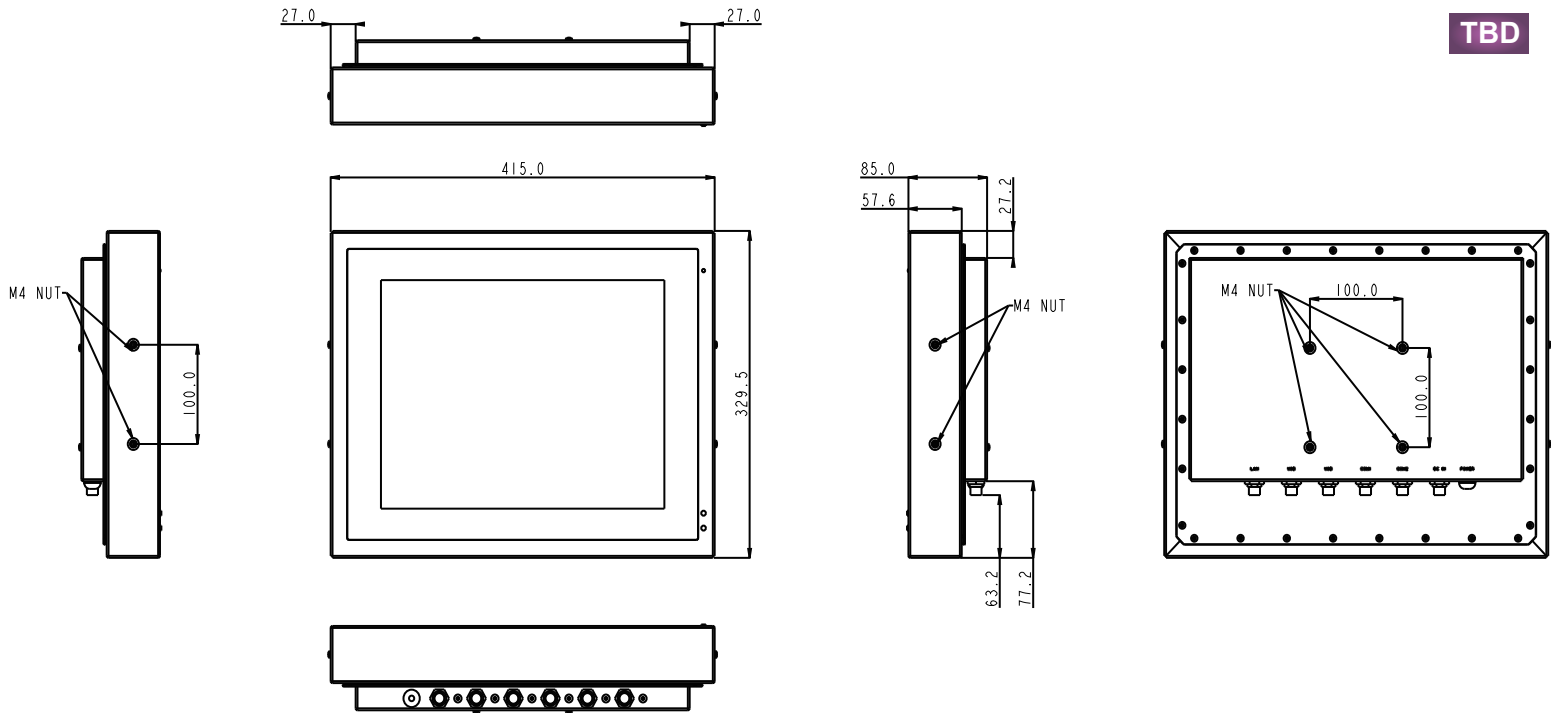

Full IP66 Panel PC Outdoor Series

WTP-8B66-150

TBD