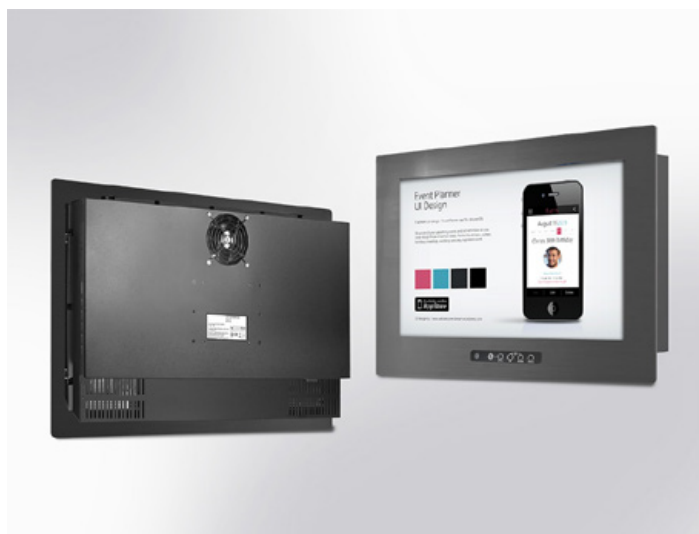

PM2313-UN70L0

Specification

Panel Mount (OSD front), 23.1" LCD monitor, 1600 x 1200, LED 700 nits, VGA input

Features

- Modularize mechanical design provides flexible product configuration and easy maintenance
- Optional build-in touch screen for interactive application
- Available with auto-brightness sensor offers application in day and night
- VGA connector with optional AV,SV,AV-Looping
- Complete custom design/solution for OEM customers

Panel	Cell Type / Glass Surface	TFT LCD / Black Anti-Glare, low reflection coating	
	Aspect Ratio / Size	4 : 3 / 23.1" viewable diagonal area	
	Active Area / Pixel Pitch	470.4(H) x 352.8(V) mm / 0.294(H) x 0.294(V) mm	
	Native Resolution / Colors	1600(H) x 1200(V) / 16.7 M	
	Brightness / Contrast	700 cd/m ² (typ) / 600 : 1	
	Response Time	≤ 8ms (G-to-G)	
	Viewing Angle (typical)	H. 160° (- 80° ~ + 80°) , V. 160°(- 80° ~ + 80°)	
	Light Source	LED backlight, Long life, 35,000 hrs (typ)	
Input Sources	PC System	Signal	Analog RGB (0.7/1.0 V _{p-p} , 75 ohms)
		Sync	Separate Sync, Composite Sync, Sync On Green
		Frequency	F _h : 30 - 82Khz , F _v : 50 -75Hz
	Audio System	2W speaker x 2	
Input Terminals	1 x VGA (15 Pin Female D-Sub) , 1 x PC Audio (Stereo Headphone Jack) , 1 x DC Power Plug		
Convenient Features	Auto Calibration , Back Light Adjustment , Plug&Play (VESA DDC/CI, DDC 2B)		
	OSD Multi-Languages , Wall Mount Ready (VESA Dimension - please refer to Drawing)		
Power	Internal power supply with universal / Auto-Sensing, AC90 to 260V, 50/60 Hz		
Power Consumption	Operation / Power Saving	150 watt , < 5 watt (Support DPMS)	
Operating Condition	Temperature / Humidity	0°C ~ 50°C (32°F ~ 122°F) , 10% ~ 90% (no condensation)	
Storage Condition	Temperature / Humidity	- 20°C ~ 60°C (- 4°F ~ 140°F) , 10% ~ 90% (no condensation)	
Certification	FCC , CE		
Dimensions	Physical	Please refer to Drawing	
	Carton	W x H x D = TBD	
Weight	N.W. / G.W.	12 Kgs / 13.5 Kgs	
Container Loaded	20ft / 40ft / 40ft HQ	TBD (Sets , By pallet)	