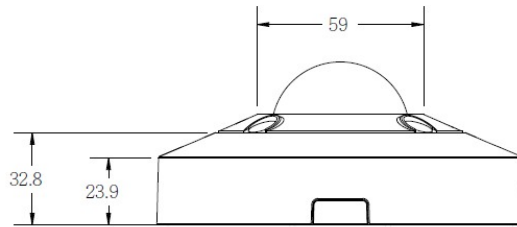

**General**

Power Source	DC 12V, PoE Class 0 (IEEE802.3af)
Power Consumption	12.95 W (PoE)
Weight	557.5g (1.23lb)
Dimensions	(Ø x H): 130mm x 57.8mm (5.11" x 2.28")
Environmental Casing	Weatherproof (IP66), Vandal proof (IK10)
Corrosion Protection	Optional for project request. Chassis corrosion resistance at the seashore approximately 2-3 years.
Mount Type	Wall Mount, Pole Mount, Pendant, Corner Mount, Gang Box
Heater	Yes
Operating Temperature	-30°C ~55°C (-22°F ~ 131°F) heater on
Operating Humidity	10% - 90% RH
Approvals	CE Class A, FCC Class A, IP66, IK10
Real-time Clock (RTC)	Yes
Warranty	3 Year(s). For extended warranty offering, see <a href="http://www.acti.com/support/warranty">http://www.acti.com/support/warranty</a>

► Photo Indication

- 1 DC 12V Power Input
- 2 Ethernet Port
- 3 Audio Input
- 4 Digital Input / Output
- 5 Audio Output
- 6 Memory Card Slot
- 7 Reset Button

► Dimension Diagram

Unit: mm [inch]