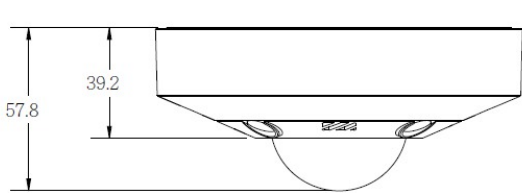

**General**

Power Source	DC 12V, PoE Class 0 (IEEE802.3af)
Power Consumption	12.95 W (PoE)
Weight	557.5g (1.23lb)
Dimensions	(Ø x H): 130mm x 57.8mm (5.11" x 2.28")
Environmental Casing	Weatherproof (IP66), Vandal proof (IK10)
Corrosion Protection	Optional for project request. Chassis corrosion resistance at the seashore approximately 2-3 years.
Mount Type	Wall Mount, Pole Mount, Pendant, Corner Mount, Gang Box
Heater	Yes
Operating Temperature	-30°C ~55°C (-22°F ~ 131°F) heater on
Operating Humidity	10% - 90% RH
Approvals	CE Class A, FCC Class A, IP66, IK10
Real-time Clock (RTC)	Yes
Warranty	3 Year(s). For extended warranty offering, see <a href="http://www.acti.com/support/warranty">http://www.acti.com/support/warranty</a>

► Photo Indication

- 1 DC 12V Power Input
- 2 Ethernet Port
- 3 Audio Input
- 4 Digital Input / Output
- 5 Audio Output
- 6 Memory Card Slot
- 7 Reset Button

► Dimension Diagram

Unit: mm [inch]