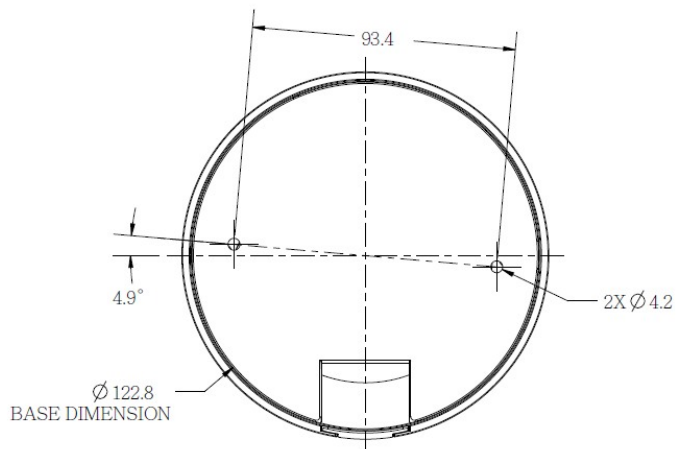

**General**

Power Source	DC 12V, PoE Class 0 (IEEE802.3af)
Power Consumption	12.95 W (PoE)
Weight	557.5g (1.23lb)
Dimensions	(Ø x H): 130mm x 57.8mm (5.11" x 2.28")
Environmental Casing	Weatherproof (IP66), Vandal proof (IK10)
Corrosion Protection	Optional for project request. Chassis corrosion resistance at the seashore approximately 2-3 years.
Mount Type	Wall Mount, Pole Mount, Pendant, Corner Mount, Gang Box
Heater	Yes
Operating Temperature	-30°C ~55°C (-22°F ~ 131°F) heater on
Operating Humidity	10% - 90% RH
Approvals	CE Class A, FCC Class A, IP66, IK10
Real-time Clock (RTC)	Yes
Warranty	3 Year(s). For extended warranty offering, see <a href="http://www.acti.com/support/warranty">http://www.acti.com/support/warranty</a>

► Photo Indication

- 1 DC 12V Power Input
- 2 Ethernet Port
- 3 Audio Input
- 4 Digital Input / Output
- 5 Audio Output
- 6 Memory Card Slot
- 7 Reset Button

► Dimension Diagram

Unit: mm [inch]