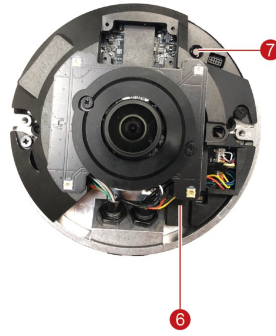

► Photo Indication