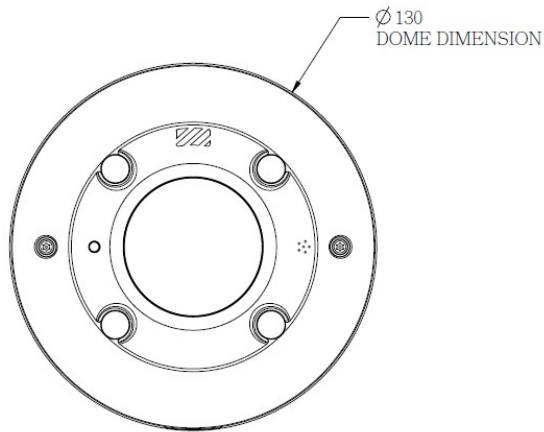

**General**

Power Source	DC 12V, PoE Class 0 (IEEE802.3af)
Power Consumption	12.95 W (PoE)
Weight	557.5g (1.23lb)
Dimensions	(Ø x H): 130mm x 57.8mm (5.11" x 2.28")
Environmental Casing	Weatherproof (IP66), Vandal proof (IK10)
Corrosion Protection	Optional for project request. Chassis corrosion resistance at the seashore approximately 2-3 years.
Mount Type	Wall Mount, Pole Mount, Pendant, Corner Mount, Gang Box
Heater	Yes
Operating Temperature	-30°C ~55°C (-22°F ~ 131°F) heater on
Operating Humidity	10% - 90% RH
Approvals	CE Class A, FCC Class A, IP66, IK10
Real-time Clock (RTC)	Yes
Warranty	3 Year(s). For extended warranty offering, see <a href="http://www.acti.com/support/warranty">http://www.acti.com/support/warranty</a>

► Photo Indication

- 1 DC 12V Power Input
- 2 Ethernet Port
- 3 Audio Input
- 4 Digital Input / Output
- 5 Audio Output
- 6 Memory Card Slot
- 7 Reset Button

► Dimension Diagram

Unit: mm [inch]