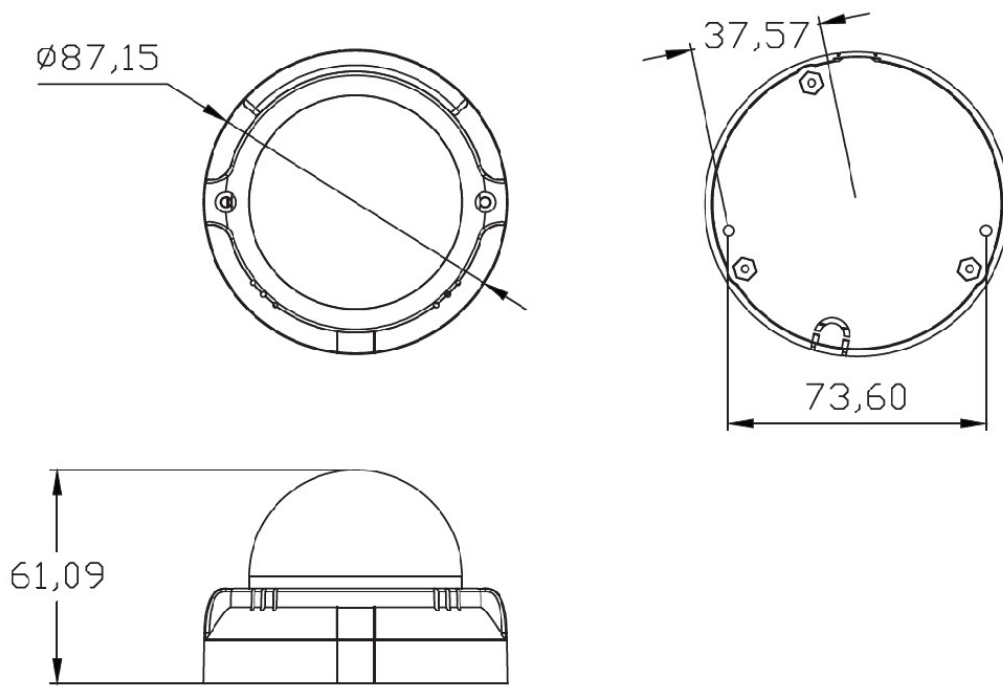

General

Power Source	PoE Class 3 (IEEE802.3af)
Power Consumption	5 W (PoE, IR on)
Weight	137g (0.302lb)
Dimensions	(Ø x H): 87mm x 61mm (3.43" x 2.40")
Mount Type	Surface, Wall Mount, Pendant
Starting Temperature	-10°C ~ 40°C (14°F ~ 104°F)
Operating Temperature	-10°C ~ 40°C (14°F ~ 104°F)
Approvals	CE (EN 55032 Class A, EN 55024), FCC Class A
Real-time Clock (RTC)	No
Warranty	3 Year(s). For extended warranty offering, see http://www.acti.com/support/warranty

* Edge Recording function is integrated with NVR 3 Corporate / NVR 3 Business / INR / GNR series.

► Photo Indication

- 1 Ethernet Port
- 2 Memory Card Slot
- 3 Reset Button

► Dimension Diagram

Unit: mm

Unit: mm [inch]