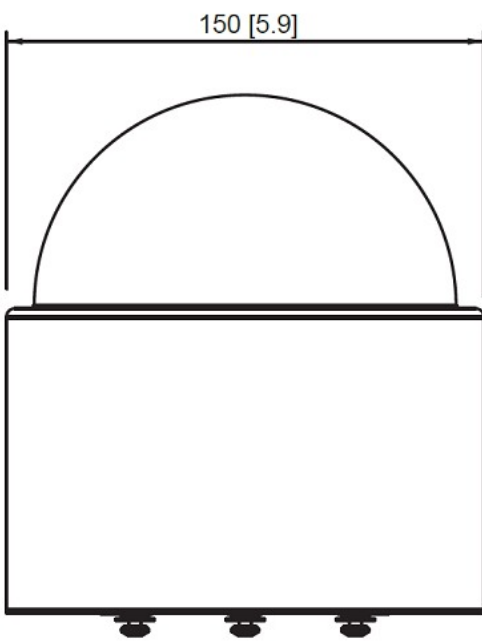

▶ Dimension Diagram

SCALE 0.5