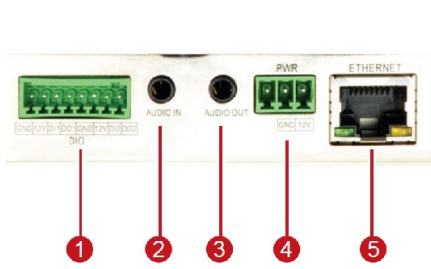

Interface

Local Storage	MicroSDHC, MicroSDXC Memory Card Slot (card not included, up to 256GB)
Digital Input/Output	2/2
Operating Button	Reset Button

General

Power Source	DC 12V, High PoE (IEEE802.3at)
Power Consumption	25.5 W (PoE)
Weight	1578g (3.479lb)
Environmental Casing	Vandal resistant (IK09)
Bundled Accessories	Surface mount, Power Adapter
Mount Type	Surface, Wall Mount, Pendant, Flush, Corner Mount, Pole Mount, Gang Box
Heater	Yes
Starting Temperature	-10°C ~ 50°C (14°F ~ 122°F) within 30 minutes
Operating Temperature	-20°C ~ 50°C (-4°F ~ 122°F)
Operating Humidity	10% - 85% RH
Approvals	CE, FCC, IK09, UL (for bundled power adapter)

- 1 Digital Input/Output
- 2 Audio Input
- 3 Digital Input / Output and Audio-In / Audio-Out
- 4 DC 12V Power Input
- 5 Ethernet Port
- 6 Memory Card Slot
- 7 Power LED
- 8 Reset Button

▶ Dimension Diagram