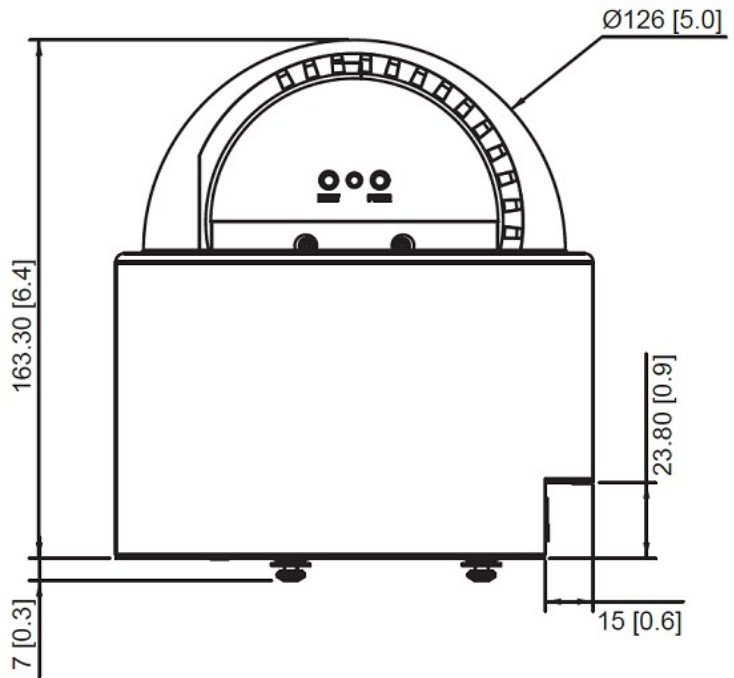

Unit: mm [inch]