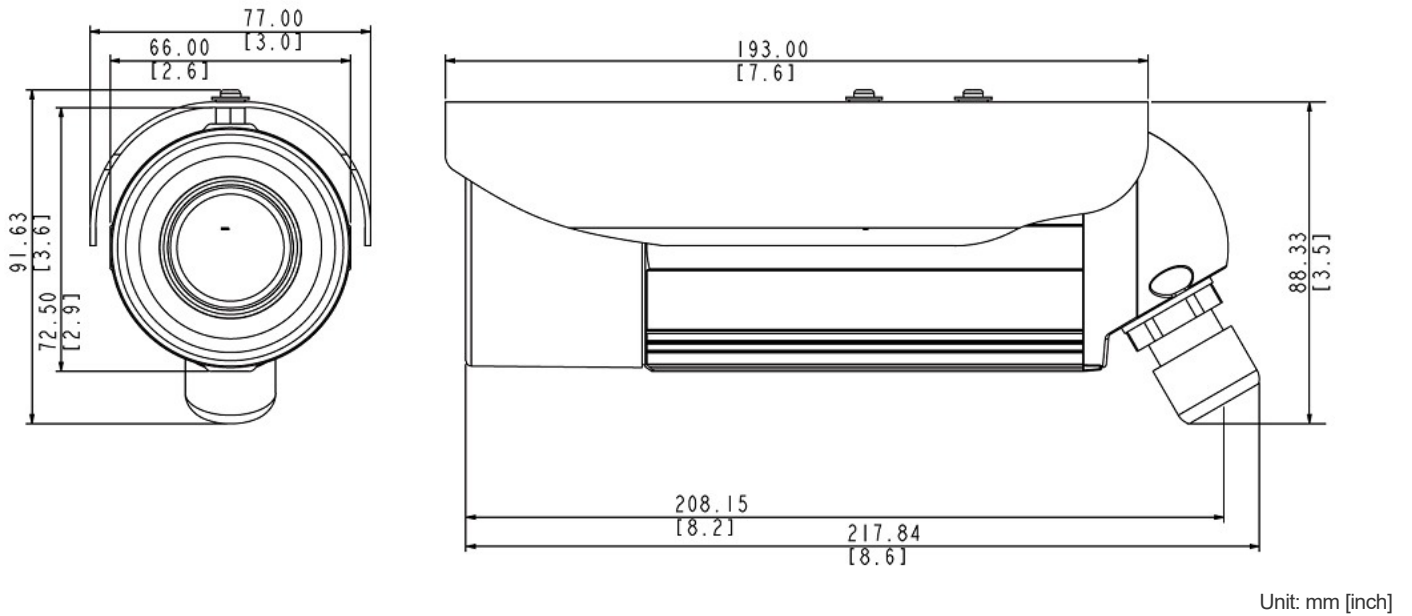

## General

Power Source	PoE Class 2 (IEEE802.3af)
Power Consumption	5.76 W (PoE)
Weight	955g (2.105lb)
Dimensions	(Ø x L): 77mm x 218mm (3.03" x 8.58")
Environmental Casing	Weatherproof (IP68), Vandal proof metal casing (IK10)
Bundled Accessories	Bracket
Mount Type	Bracket, Pole Mount, Corner Mount
Starting Temperature	-20°C ~ 50°C (-4°F ~ 122°F)
Operating Temperature	-40°C ~ 50°C (-40°F ~ 122°F)
Operating Humidity	10% - 85% RH
Approvals	CE Class B, FCC Class B, EAC, BIS, IP68, NEMA 4X, IK10 (metal casing), UL (for optional PoE injector)
Real-time Clock (RTC)	Yes
Warranty	3 Year(s). For extended warranty offering, see <a href="http://www.acti.com/support/warranty">http://www.acti.com/support/warranty</a>

## ► Dimension Diagram