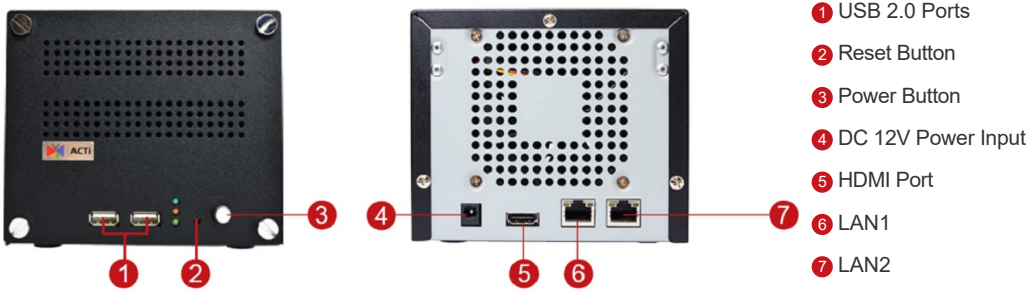

► Photo Indication