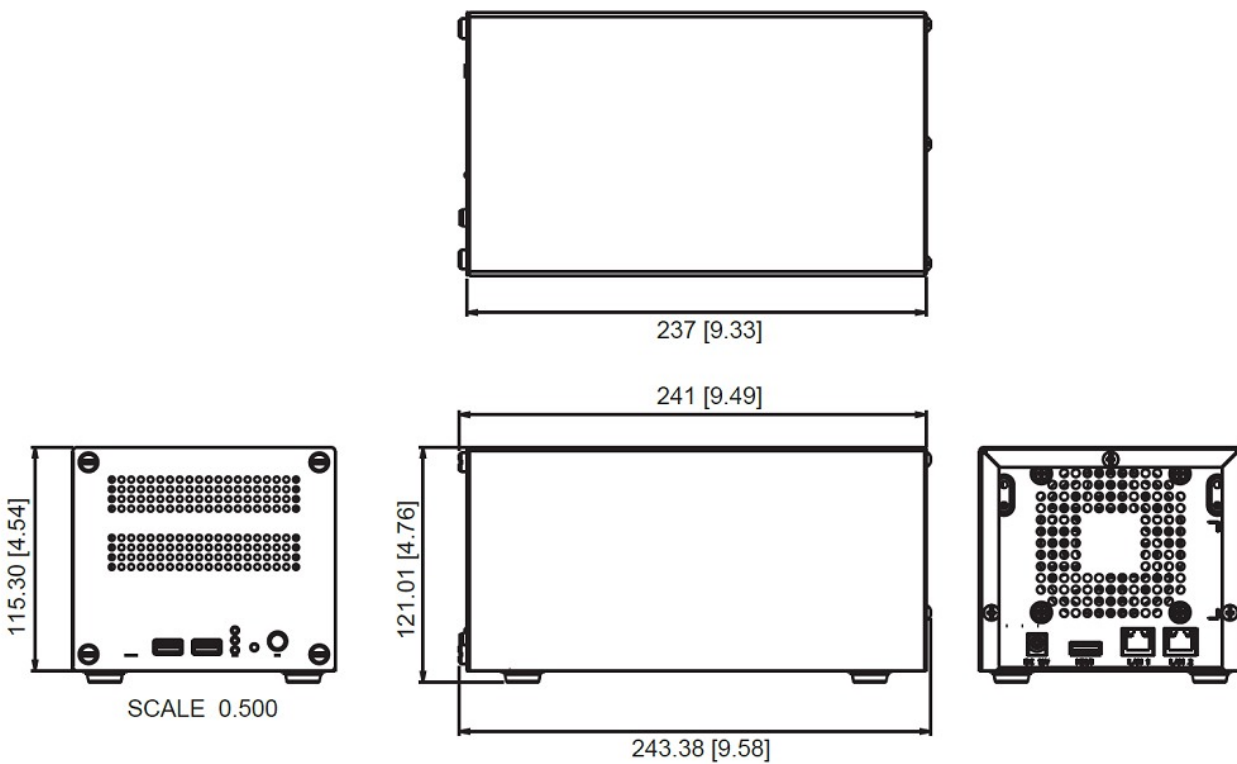

► Dimension Diagram