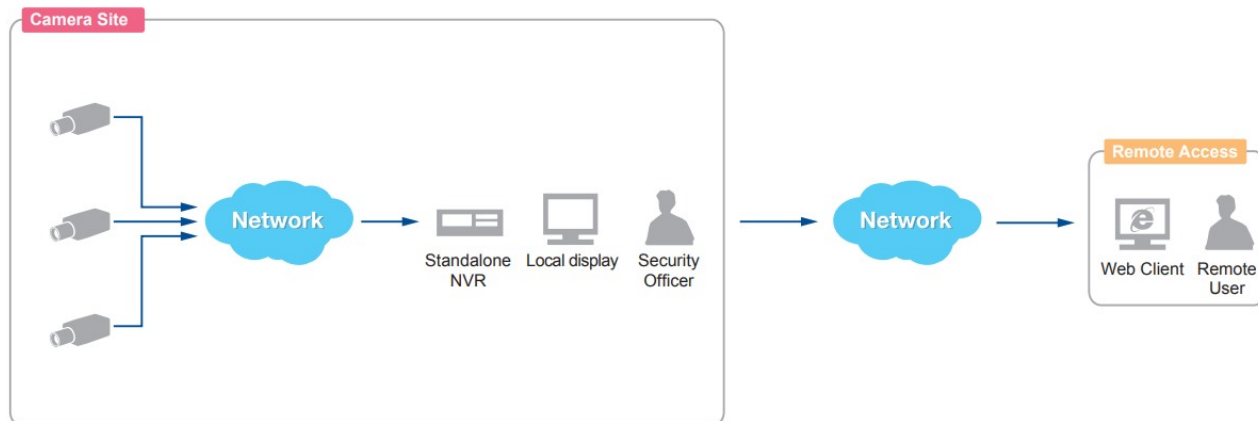

ENR-1000

4-Channel Desktop Standalone NVR

- 2-bay Desktop Standalone NVR
- Maximum Number of Video Devices: 4
- Free License: 4
- Event trigger, response and notification
- Web Client, Mobile Client
- Video export formats: AVI, RAW

► Solution Diagram

Remote User: Administrator / Supervisor / Manager / Security Officer

► Specifications

Device

Product Type	Standalone NVR
Maximum Resolution	Local: up to 2MP; Remote: up to 10MP
Maximum Number of Cameras	4