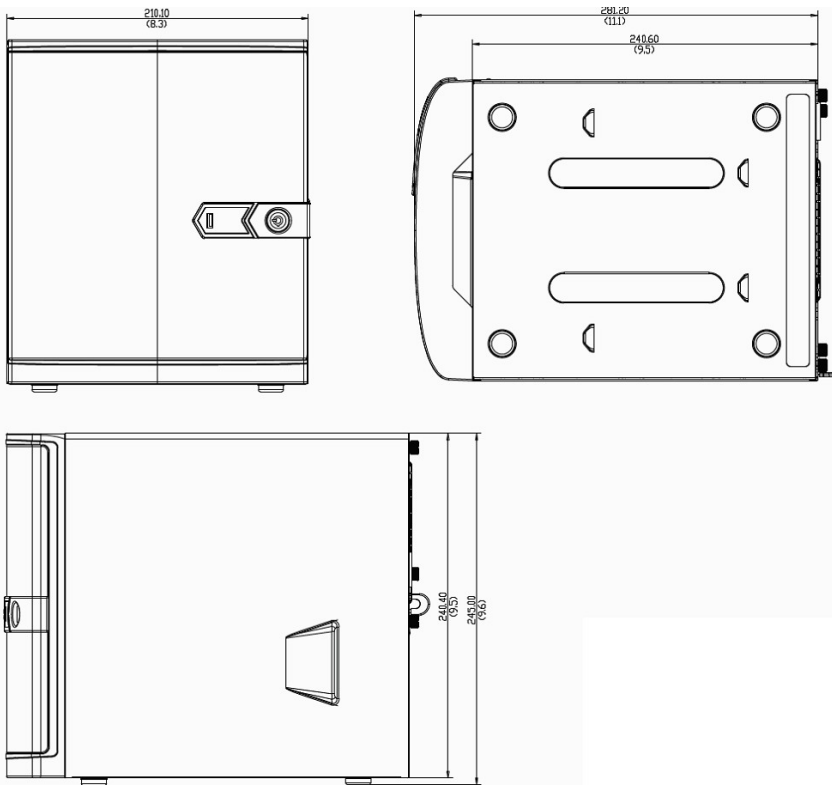

► Dimension Diagram