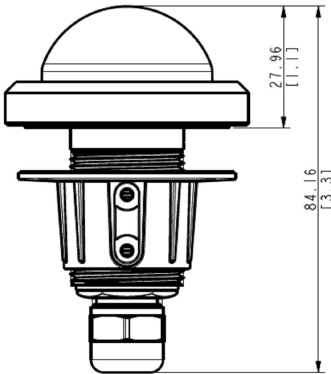

▶ Dimension Diagram