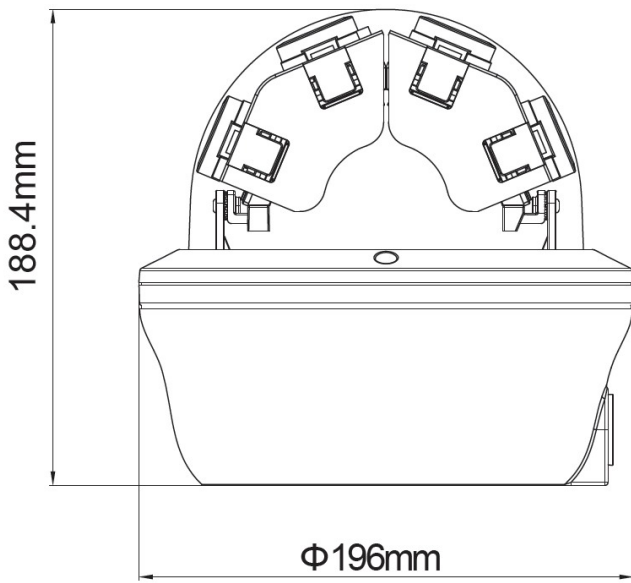

► Specifications

Device

Product Type	Multi-Imager 180 Degree Dome
Maximum Resolution	20MP
Application Environment	Outdoor
Description	20MP Outdoor Multi-Imager Panoramic Dome with D/N, Adaptive IR, Extreme WDR, SLLS, 4 Fixed lenses, 4pcs 5MP sensors
Image Sensor	Progressive Scan CMOS
Sensor Size	1/1.8 "
Effective Pixels	3096(H) X 2080(V) x 4 (6.44 MP)
Day / Night	Yes
Low Light Sensitivity	Superior
Minimum Illumination	Color: 0.003 lux; B/W: 0 lux (IR LED on)
Mechanical IR Cut Filter	Yes
IR LED	Adaptive IR LED (850 nm)
IR Working Distance	30m
S/N Ratio	75 dB

Lens

Number of Lenses	4 Lenses
Focal Length	Fixed focal, f5.5mm
Aperture	F1.8
Iris	Fixed iris
Horizontal Viewing Angle	180°
Vertical Viewing Angle	47°
Viewing Angle Adjustment	Pan: 0°-355°, Tilt: 0°-90°

General

Power Source	DC 12V, AC 24V, High PoE (IEEE802.3at)
Power Consumption	25.5 W (PoE)

Weight	2500g (5.51lb)
Dimensions	(Ø x H): 196mm x 188.4mm (7.72" x 7.42")
Environmental Casing	Weatherproof (IP66), Vandal proof (IK10)
Corrosion Protection	Optional for project request. Chassis corrosion resistance at the seashore approximately 2-3 years.
Mount Type	Surface, Pendant, Wall Mount
Starting Temperature	-20°C ~ 50°C (-4°F ~ 122°F)
Operating Temperature	-40°C ~ 50°C (-40°F ~ 122°F)
Approvals	CE, FCC, IP66, IK10

► Photo Indication

- 1 Digital Output
- 2 Digital Input
- 3 Power Connector
- 4 Audio Output Jack
- 5 Reset Button
- 6 Audio Input Jack
- 7 Ethernet Port
- 8 Memory Card Slot

► Dimension Diagram

Unit: mm [inch]