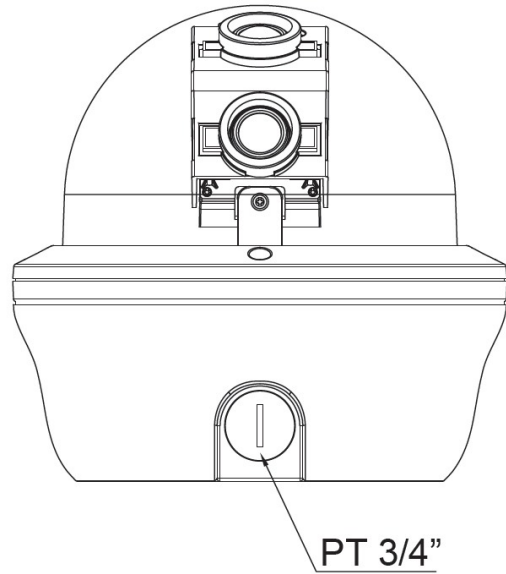

General

Power Source	DC 12V, AC 24V, High PoE (IEEE802.3at)
Power Consumption	25.5 W (PoE)

Weight	2500g (5.51lb)
Dimensions	(Ø x H): 196mm x 188.4mm (7.72" x 7.42")
Environmental Casing	Weatherproof (IP66), Vandal proof (IK10)
Corrosion Protection	Optional for project request. Chassis corrosion resistance at the seashore approximately 2-3 years.
Mount Type	Surface, Pendant, Wall Mount
Starting Temperature	-20°C ~ 50°C (-4°F ~ 122°F)
Operating Temperature	-40°C ~ 50°C (-40°F ~ 122°F)
Approvals	CE, FCC, IP66, IK10

► Photo Indication

- 1 Digital Output
- 2 Digital Input
- 3 Power Connector
- 4 Audio Output Jack
- 5 Reset Button
- 6 Audio Input Jack
- 7 Ethernet Port
- 8 Memory Card Slot

► Dimension Diagram

Unit: mm [inch]