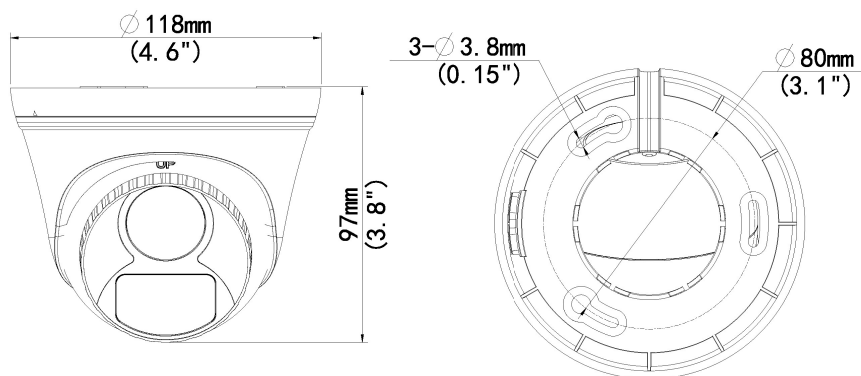

## General

Power Source	DC 12V (adapter not included), plug size 2.1x5.5mm
Weight	182g (0.401lb)
Dimensions	(Ø x H): 118mm x 96mm (4.65" x 3.78")
Environmental Casing	Weatherproof (IP67)
Mount Type	Pole Mount, Pendant, Corner Mount
Operating Temperature	-30°C ~ 60°C (-22°F ~ 140°F)
Operating Humidity	≤90% RH
Surge Protection	4KV
Approvals	CE Class B, FCC Class B, IP67, UL Listed(*)
Material	Plastic
Real-time Clock (RTC)	No
Warranty	2 Year(s). For extended warranty offering, see <a href="http://www.acti.com/support/warranty">http://www.acti.com/support/warranty</a>

## ► Dimension Diagram

Unit: mm [inch]