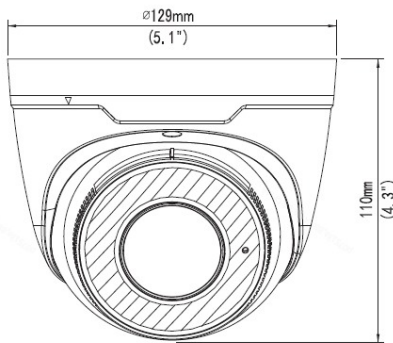

## General

Power Source	DC 12V, PoE (IEEE802.3af)
Power Consumption	8 W (PoE)
Dimensions	(Ø x H): 129mm x 110mm (5.1" x 4.3")
Environmental Casing	Weatherproof (IP68), Vandal proof (IK10)
Operating Temperature	-30°C ~ 60°C (-22°F ~ 140°F)
Approvals	CE, FCC, IP68, IK10

## ► Dimension Diagram

Unit: mm [inch]