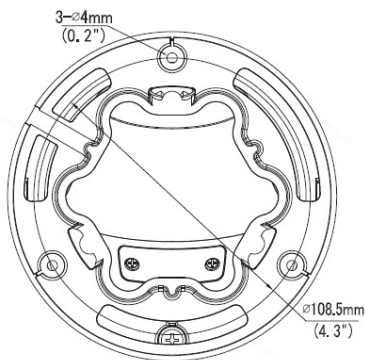

## Interface

Local Storage	MicroSD Memory Card Slot (card not included, up to 256GB)
Operating Button	Reset Button

## General

Power Source	DC 12V, PoE (IEEE802.3af)
Power Consumption	8 W (PoE)
Dimensions	(Ø x H): 129mm x 110mm (5.1" x 4.3")
Environmental Casing	Weatherproof (IP68), Vandal proof (IK10)
Operating Temperature	-30°C ~ 60°C (-22°F ~ 140°F)
Approvals	CE, FCC, IP68, IK10

## ► Dimension Diagram

Unit: mm [inch]