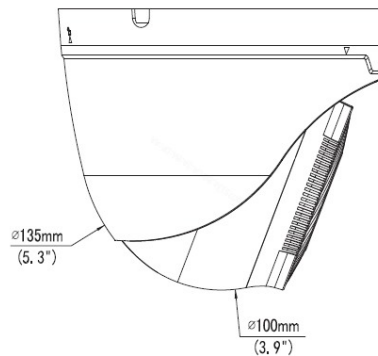

## Interface

Local Storage	MicroSD Memory Card Slot (card not included, up to 256GB)
Operating Button	Reset Button

## General

Power Source	DC 12V, PoE (IEEE802.3af)
Power Consumption	8 W (PoE)
Dimensions	(Ø x H): 129mm x 110mm (5.1" x 4.3")
Environmental Casing	Weatherproof (IP68), Vandal proof (IK10)
Operating Temperature	-30°C ~ 60°C (-22°F ~ 140°F)
Approvals	CE, FCC, IP68, IK10

## ► Dimension Diagram

Unit: mm [inch]