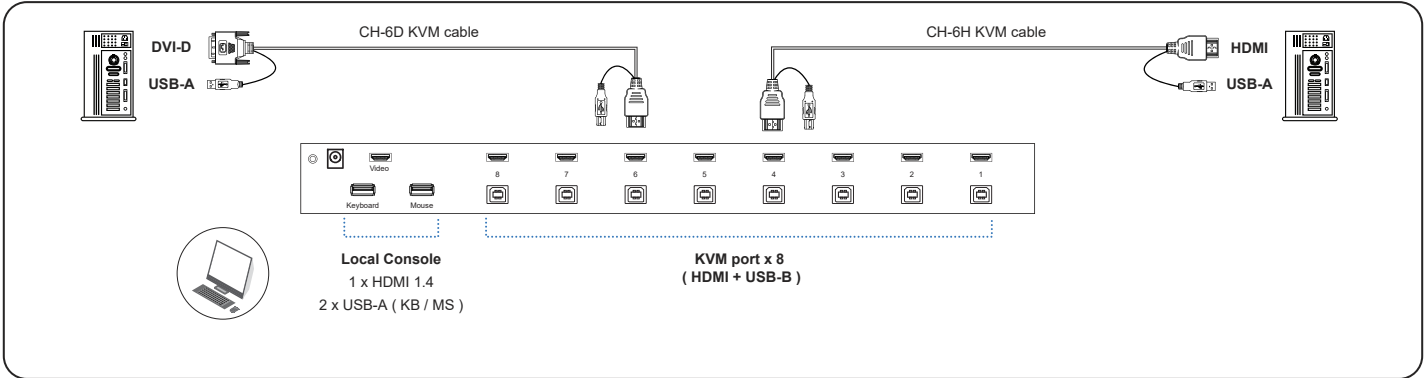

Local console & KVM port connection

Management

Port switching	Front button & keyboard hotkeys

Compatibility

Hardware	HP / IBM / Dell PC, Server and Blade Server SUN / Mac
OS support	Windows / Linux / Unix / Mac OS

Environment

Operating temp.	0 to 55°C degree
Storage temp.	-20 to 60°C degree
Operating humidity	10~90%, non-condensing
Storage humidity	5 ~90%, non-condensing
Operating altitude	16,000 ft
Non-operating altitude	40,000 ft
Shock	10G acceleration (11ms duration)
Vibration	10~300Hz 0.5G RMS random vibration

Power

Input	Auto-sensing 100 to 240VAC, 50 / 60Hz
Consumption	Max. 10W

Compliance

EMC	FCC & CE
Safety	CE / LVD & UKCA
Environment	REACH & RoHS3 / WEEE

Physical

Product (W x D x H)	443 x 171 x 44 mm 17.4 x 6.7 x 1.73 inch
Packing (W x D x H)	400 x 500 x 140 mm 15.8 x 19.7 x 5.5 inch
Weight	Net 2.5 kg / 5.5 lb
	Gross 5.4 kg / 11.9 lb
Chassis color	Dark
Chassis materials	Steel