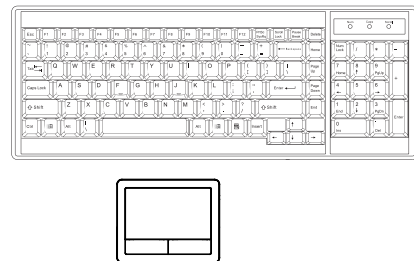

DVI-D KVM	IP	Remote	12-port
	0	0	DF117 - 1201D

DVI-D USB KVM Cable

Resolution Support **: 16:10 - max. 1920 x 1200
16:9 - max. 1920 x 1080
4:3 - max. 1600 x 1200

CI - 6 (6 ft)
CI - 15 (15 ft)

Cat6 Matrix KVM	IP	Remote	8-port	16-port	32-port
	1	1	-	DF117 - MU1P1613	DF117 - MU1P3213
	2	1	-	DF117 - MU1P1624	DF117 - MU1P3224
	0	1	-	DF117 - MU1602	DF117 - MU3202
	0	2	-	DF117 - MU1603	DF117 - MU3203
	0	3	-	DF117 - MU1604	DF117 - MU3204

Cat6 KVM Dongle

DG - 100C
USB-C dongle

DG - 100P
DP - USB dongle

DG - 100H
HDMI - USB dongle

DG - 100SD
DVI - USB dongle

DG - 100S
VGA - USB dongle

Resolution Support **: 16:10 - max. 1920 x 1200
16:9 - max. 1920 x 1080
4:3 - max. 1600 x 1200

Cat6 Combo KVM	IP	Remote	8-port	16-port	32-port
	1	0	DF117 - U1P802	DF117 - U1P1602	DF117 - U1P3202
	0	1	DF117 - U802	DF117 - U1602	DF117 - U3202
0	0	DF117 - U801	DF117 - U1601	DF117 - U3201	

DB-15 Combo KVM	IP	Remote	8-port
	1	0	DF117 - IP802
	0	1	DF117 - 802
0	0	DF117 - S801	

DB-15 VGA USB KVM Cable

CB - 6 (6 ft)

CB - 10 (10 ft)

CB - 15 (15 ft)

Resolution Support **: 16:10 - max. 1920 x 1200
16:9 - max. 1920 x 1080
4:3 - max. 1600 x 1200

IP Console

High Performance KVM Access Over IP

Connector : RJ45

User management : 1 x active user, 15-user login

Network protocol : DHCP / BOOTP / DNS

Security : TLS 1.3, AES, LDAP, Active Directory (AD), HTTP(s)

Browser : Chrome, Firefox, Edge, etc.

Resolution : 16:9 - max. 1920 x 1080 / 16:10 - max. 1920 x 1200 / 4:3 - max. 1600 x 1200

Standard Keyboard

Ge G keyboard with touchpad

Supporting layouts

America U.S.

EMEA U.K. Germany France Russia Spain Italy

Asia Japan Korea

Keyboard Options

* US layout only

Se S keyboard with touchpad