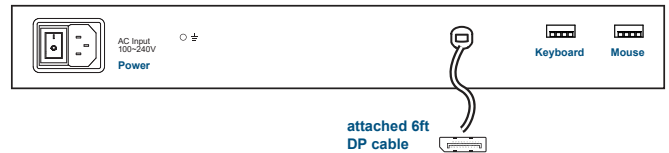

Benefits

- ▶ 1U 17" 4K LCD console drawer
- ▶ Dual slide - LCD and keyboard slide independently
- ▶ 3840 x 2160@60Hz native resolution / 16.7M colors (8-bit)
- ▶ 2560 x 1440 @60Hz QHD resolution support
- ▶ 1920 x 1080 & 1920 x 1200 resolution support
- ▶ Display port 1.2 video input / USB KB/MS
- ▶ Built-in dual stereo speakers
- ▶ One Man installation design
- ▶ Enhanced aesthetics with molded front handle and two point lock
- ▶ 2-year standard warranty (upgradable up to 5 years)

Options

- HDMI 2.0 video input * (**HDMI**)
- 3G / HD / SD-SDI Broadcast-grade input (**SDI**)
- DC power : 12V / 24V / 48V / 125V / 250V
- SUN Micro keyboard options available

** with 2 x USB cable for keyboard & mouse*

Product Specifications

Console Port	
Video input attached 6ft DP cable	Display port 1.2
KB / MS bundled 6ft USB cable x 2	USB type A

Video Option		
Digital	HDMI	HDMI 2.0 / HDCP 2.2

LCD Panel	
Panel size (diagonal)	17.3"
Native resolution	3840 x 2160@60Hz
Brightness (cd/m ²)	400
Contrast ratio (typ.)	1000 : 1
Colors	16.7 M, 8-bit
Viewing angle (L/R/U/D)	89/89/89/89
Response time (ms)	16
Dot pitch (mm)	0.0995
Display area (mm)	382.12H x 214.94V
Surface treatment	Anti-glare
Surface hardness	3H
Backlight type	LED
MTBF (hrs)	15,000