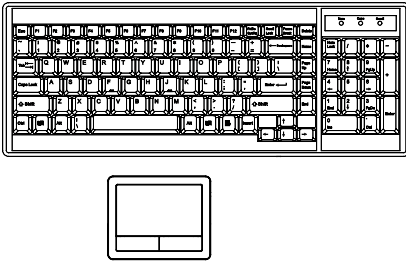

Standard Keyboard

Ge G keyboard with touchpad

Supporting layouts

- **America** U.S.
- **EMEA** U.K. Germany France Russia Spain Italy
- **Asia** Japan Korea

Keyboard Options

* US layout only

Se S keyboard with touchpad