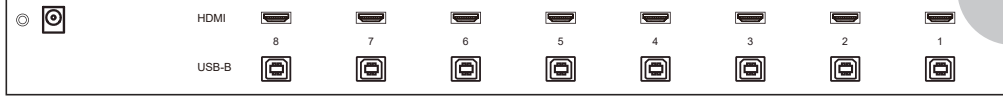

DK117 models w/ KVM

4K 60Hz KVM	IP	Remote	8-port
	0	0	DK117 - 801K

back

** Resolution related to LCD specification

4K KVM Cable	
CK - 6P (6 ft) DP KVM cable	CK - 6D (6 ft) DVI-D KVM cable
Resolution	16:9 - max. 3840 x 2160
Support ** :	16:10 - max. 1920 x 1200
	4:3 - max. 1600 x 1200