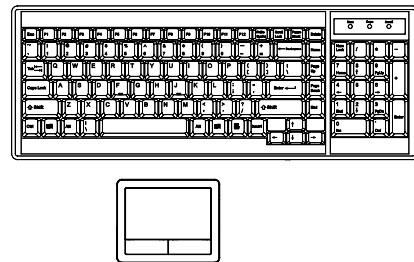

DVI-D KVM	IP	Remote	12-port
	0	0	DX117 - 1201D

DVI-D USB KVM Cable

Resolution: 16:10 - max. 1920 x 1200
Support **: 16:9 - max. 1920 x 1080
4:3 - max. 1600 x 1200

CI - 6 (6 ft)
CI - 15 (15 ft)

Cat6 Matrix KVM	IP	Remote	8-port	16-port	32-port
	1	1	-	DX117 - MUIP1613	DX117 - MUIP3213
	2	1	-	DX117 - MUIP1624	DX117 - MUIP3224
	0	1	-	DX117 - MU1602	DX117 - MU3202
	0	2	-	DX117 - MU1603	DX117 - MU3203
	0	3	-	DX117 - MU1604	DX117 - MU3204

Cat6 KVM Dongle

DG - 100C USB-C dongle
DG - 100P DP - USB dongle
DG - 100H HDMI - USB dongle
DG - 100SD DVI - USB dongle
DG - 100S VGA - USB dongle

Resolution: 16:10 - max. 1920 x 1200
Support **: 16:9 - max. 1920 x 1080
4:3 - max. 1600 x 1200

Cat6 Combo KVM	IP	Remote	8-port	16-port	32-port
	1	0	DX117 - UIP802	DX117 - UIP1602	DX117 - UIP3202
	0	1	DX117 - U802	DX117 - U1602	DX117 - U3202
	0	0	DX117 - U801	DX117 - U1601	DX117 - U3201

DB-15 Combo KVM	IP	Remote	8-port
	1	0	DX117 - IP802
	0	1	DX117 - 802
	0	0	DX117 - S801

DB-15 VGA USB KVM Cable

Resolution: 16:10 - max. 1920 x 1200
Support **: 16:9 - max. 1920 x 1080
4:3 - max. 1600 x 1200

CB - 6 (6 ft)
CB - 10 (10 ft)
CB - 15 (15 ft)

IP Console

Connector : RJ45
User management : 1 x active user, 15-user login
Network protocol : DHCP / BOOTP / DNS
Security : TLS 1.3, AES, LDAP, Active Directory (AD), HTTP(s)
Browser : Chrome, Firefox, Edge, etc.
Resolution : 16:9 - max. 1920 x 1080 / 16:10 - max. 1920 x 1200 / 4:3 - max. 1600 x 1200

Standard Keyboard

Ge G keyboard with touchpad

Supporting layouts

America U.S.

EMEA U.K. Germany France Russia Spain Italy

Asia Japan Korea

Keyboard Options

* US layout only

Se S keyboard with touchpad