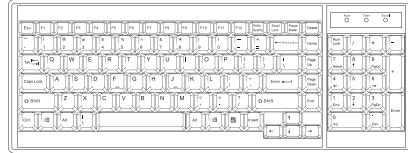

Gb G keyboard with trackball