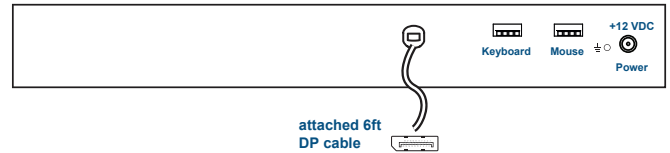

### Product Specifications

Console Port	
Video input attached 6ft DP cable	Display port 1.2
KB / MS bundled 6ft USB cable x 2	USB type A

LCD Panel	
Panel size ( diagonal )	17.3"
Native resolution	3840 x 2160@60Hz
Brightness ( cd/m <sup>2</sup> )	400
Contrast ratio ( typ )	1000 : 1
Colors	16.7 M, 8-bit
Viewing angle ( L/R/U/D )	89/89/89/89
Response time ( ms )	16
Dot pitch ( mm )	0.0995
Display area ( mm )	382.12H x 214.94V
Surface treatment	Anti-glare
Surface hardness	3H
Backlight type	LED
MTBF ( hrs )	15,000