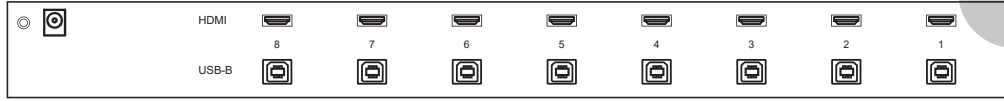

K1417 models w/ KVM

4K 60Hz KVM	IP	Remote	8-port
	0	0	K1417 - 801K

** Resolution related to LCD specification

4K KVM Cable	
CK - 6P (6 ft) DP KVM cable	CK - 6H (6 ft) HDMI KVM cable
Resolution	16:9 - max. 3840 x 2160
Support ** :	16:10 - max. 1920 x 1200
	4:3 - max. 1600 x 1200