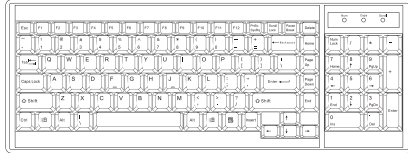

Standard Keyboard

Ge G keyboard with touchpad