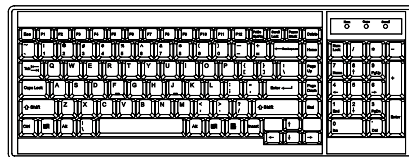

Gb G keyboard with trackball