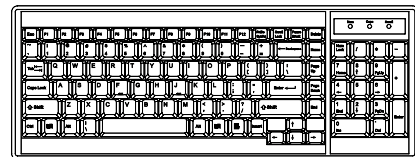

DVI-D KVM	IP	Remote	12-port
	0	0	N11X - 1201D

DVI-D USB KVM Cable

Resolution: 16:10 - max. 1920 x 1200
Support **: 16:9 - max. 1920 x 1080
4:3 - max. 1600 x 1200

CI - 6 (6 ft)
CI - 15 (15 ft)

Cat6 Matrix KVM	IP	Remote	8-port	16-port	32-port
	1	1	-	N11X - MUIP1613	N11X - MUIP3213
	2	1	-	N11X - MUIP1624	N11X - MUIP3224
	0	1	-	N11X - MU1602	N11X - MU3202
	0	2	-	N11X - MU1603	N11X - MU3203
	0	3	-	N11X - MU1604	N11X - MU3204

Cat6 KVM Dongle

DG - 100C
USB-C dongle

DG - 100P
DP - USB dongle

DG - 100H
HDMI - USB dongle

DG - 100SD
DVI - USB dongle

DG - 100S
VGA - USB dongle

Resolution: 16:10 - max. 1920 x 1200
Support **: 16:9 - max. 1920 x 1080
4:3 - max. 1600 x 1200

Cat6 Combo KVM	IP	Remote	8-port	16-port	32-port
	1	0	N11X - UIP802	N11X - UIP1602	N11X - UIP3202
	0	1	N11X - U802	N11X - U1602	N11X - U3202
	0	0	N11X - U801	N11X - U1601	N11X - U3201

DB-15 Combo KVM	IP	Remote	8-port	16-port
	1	0	N11X - IP802	N11X - IP1602
	0	1	N11X - 802	N11X - 1602
	0	0	N11X - S801	N11X - S1601

DB-15 VGA USB KVM Cable

CB - 6 (6 ft)

CB - 10 (10 ft)

CB - 15 (15 ft)

Resolution: 16:10 - max. 1920 x 1200
Support **: 16:9 - max. 1920 x 1080
4:3 - max. 1600 x 1200

IP Console

High Performance KVM Access Over IP

Connector :	RJ45
User management :	1 x active user, 15-user login
Network protocol :	DHCP / BOOTP / DNS
Security :	TLS 1.3, AES, LDAP, Active Directory (AD), HTTP(s)
Browser :	Chrome, Firefox, Edge, etc.
Resolution :	16:9 - max. 1920 x 1080 / 16:10 - max. 1920 x 1200 / 4:3 - max. 1600 x 1200

Standard Keyboard

Ge G keyboard with touchpad