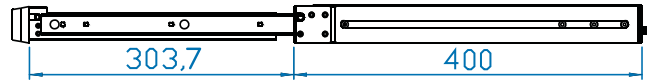

RK-2e / RK-2b

Drawer Features & Benefits

- ▶ Short depth design of 400mm (15.7") only
- ▶ 104-key keyboard with either touchpad or trackball
- ▶ Light weight & low shipping cost
- ▶ Lockable drawer to secure keyboard & mouse access
- ▶ Enhanced aesthetics with molded front handle and two point lock
- ▶ Combo interface either PS/2 or USB for keyboard drawer

Diagrams (mm)

Keyboard Mouse Cable

EKC-3

- 6 feet Combo keyboard cable (bundle)
- VGA + USB or PS/2, server end
- DB15 (VGA, USB KB & MS), console port

• Dimensions

Product : 441.6 x 400 x 44 mm / 17.4 x 15.7 x 1.73 inch
 Packing : 582 x 500 x 100 mm / 22.9 x 19.7 x 3.9 inch