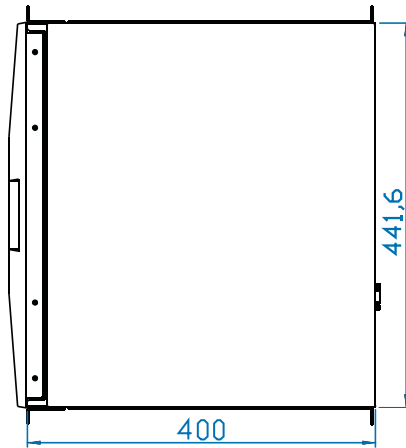

RK-2e / RK-2b

Drawer Features & Benefits

- ▶ Short depth design of 400mm (15.7") only
- ▶ 104-key keyboard with either touchpad or trackball
- ▶ Light weight & low shipping cost
- ▶ Lockable drawer to secure keyboard & mouse access
- ▶ Enhanced aesthetics with molded front handle and two point lock
- ▶ Combo interface either PS/2 or USB for keyboard drawer

Diagrams (mm)

Keyboard Mouse Cable

EKC-3

- 6 feet Combo keyboard cable (bundle)
- VGA + USB or PS/2, server end
- DB15 (VGA, USB KB & MS), console port

• Dimensions

Product : 441.6 x 400 x 44 mm / 17.4 x 15.7 x 1.73 inch
 Packing : 582 x 500 x 100 mm / 22.9 x 19.7 x 3.9 inch

• Weight

Net / Gross : 8.6 kgs (18.9 lbs) / 10.1 kgs (22.2 lbs)

• Casing Color : Black (RAL 9005)

Standard Keyboard

Ge G keyboard integrated with touchpad

Gb G keyboard integrated with trackball

Supporting layouts