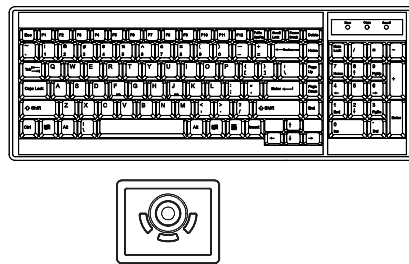

Diagrams (mm)

Keyboard Mouse Cable

EKC-3

- 6 feet Combo keyboard cable (bundle)
- VGA + USB or PS/2, server end
- DB15 (VGA, USB KB & MS), console port

• Dimensions

Product : 441.6 x 400 x 44 mm / 17.4 x 15.7 x 1.73 inch
 Packing : 582 x 500 x 100 mm / 22.9 x 19.7 x 3.9 inch

• Weight

Net / Gross : 8.6 kgs (18.9 lbs) / 10.1 kgs (22.2 lbs)

• Casing Color : Black (RAL 9005)

Standard Keyboard

Ge G keyboard integrated with touchpad

Gb G keyboard integrated with trackball

Supporting layouts