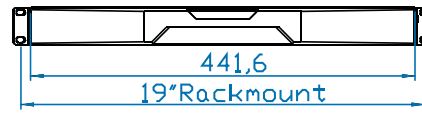

RK-2e / RK-2b

Drawer Features & Benefits

- ▶ Short depth design of 400mm (15.7") only
- ▶ 104-key keyboard with either touchpad or trackball
- ▶ Light weight & low shipping cost
- ▶ Lockable drawer to secure keyboard & mouse access
- ▶ Enhanced aesthetics with molded front handle and two point lock
- ▶ Combo interface either PS/2 or USB for keyboard drawer

Diagrams (mm)

Keyboard Mouse Cable

EKC-3

- 6 feet Combo keyboard cable (bundle)
- VGA + USB or PS/2, server end
- DB15 (VGA, USB KB & MS), console port

• Dimensions

Product : 441.6 x 400 x 44 mm / 17.4 x 15.7 x 1.73 inch
 Packing : 582 x 500 x 100 mm / 22.9 x 19.7 x 3.9 inch