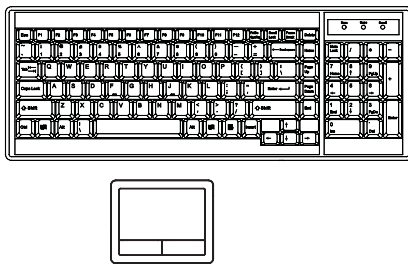

RK-2e / RK-2b

Drawer Features & Benefits

- ▶ Short depth design of 400mm (15.7") only
- ▶ 104-key keyboard with either touchpad or trackball
- ▶ Light weight & low shipping cost
- ▶ Lockable drawer to secure keyboard & mouse access
- ▶ Enhanced aesthetics with molded front handle and two point lock
- ▶ Combo interface either PS/2 or USB for keyboard drawer

Diagrams (mm)

Keyboard Mouse Cable

EKC-3

- 6 feet Combo keyboard cable (bundle)
- VGA + USB or PS/2, server end
- DB15 (VGA, USB KB & MS), console port

• Dimensions

Product : 441.6 x 400 x 44 mm / 17.4 x 15.7 x 1.73 inch
 Packing : 582 x 500 x 100 mm / 22.9 x 19.7 x 3.9 inch

• Weight

Net / Gross : 8.6 kgs (18.9 lbs) / 10.1 kgs (22.2 lbs)

• Casing Color : Black (RAL 9005)

Standard Keyboard

Ge G keyboard integrated with touchpad

Gb G keyboard integrated with trackball

Supporting layouts