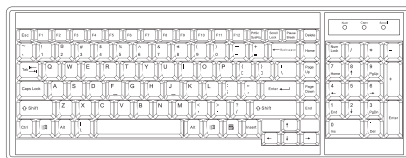

Gb G keyboard with trackball