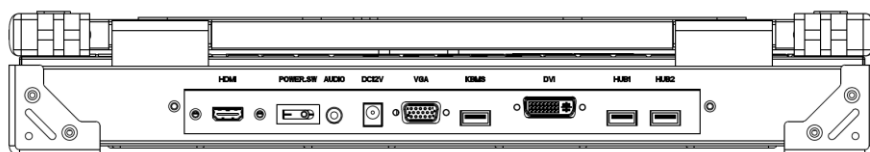

High Brightness 15.6" Rugged Portable Display

Features

- Rugged aluminum construction with rubber corner bumpers
- Portable, Folding, Light weight for easy handheld
- 15.6" widescreen LCD panel
- 1920 x 1080 support FHD with 1080p resolution
- high brightness panel - 1000 nits
- HDMI + VGA + DVI video input
- Rear 2xUSB 2.0 Type A, Sharing USB peripheral device for computer (ex, flash disk, hard driver, KB/Mouse)
- 88-key keyboard with touch pad mouse
- USB 2.0 Keyboard & Mouse

Options

- Display Port input
- 3G / HD / SD –SDI Broadcast grade input
- Touchscreen

Rear of PLT1560

| Part No. | | PLT1560 |
|------------------------------------|--|--|
| LCD | Size | 15.6" |
| | Backlight | LED |
| | Resolution | 1920*1080 Full HD (support resolution up to 1920x1200) |
| | Max.color | 262K |
| | Luminance | 1000cd/m2 |
| | View Angel (H/V) | 140 / 120 |
| | Contrast Ratio | 650 : 1 |
| Video Input | HDMI, DVI-D, VGA | |
| USB HUB | 2x Rear USB 2.0 Type A for Peripheral USB Device | |
| Touch Screen | Yes, for option (Driver needed) | |
| KB/Mouse Emulation | USB | |
| Power | 100-240V AC 50/60Hz External Power Adapter | |
| Environment | Operation temp: 0 to 50°C Storage temp: -20 to 60°C Humidity: 10% - 90%, non-condensing Shock: 10G acceleration (11ms duration) Vibration: 17 to 500Hz 1G PTP | |
| Physical Dimensions / Net Weights | 390 mm (W) x 305 mm (D) x 70 mm (H) / 4KG | |
| Packing Dimensions / Gross weights | 580 mm (W) x 470 mm (D) x 58 mm (H) / 8KG | |

Accessory

Power Adapter x 1, 1.8 meter HDMI Cable, 1.8 meter DVI-D Cable, 1.8 meter VGA Cable, 1.8 meter USB Cable, 1.8 meter Audio Cable (one each)