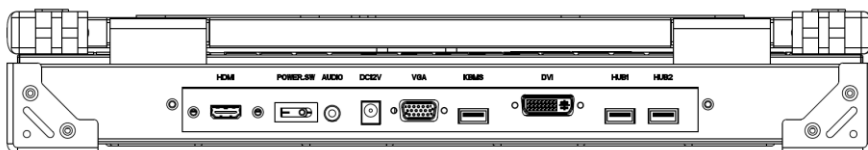

High Brightness 17.3" Rugged Portable Display

Features

- Rugged aluminum construction with rubber corner bumpers
- Portable, Folding, Light weight for easy handheld
- 17.3" widescreen LCD panel
- 1920 x 1080 support FHD with 1080p resolution
- high brightness panel - 1000 nits
- HDMI + VGA + DVI video input
- Rear 2xUSB 2.0 Type A, Sharing USB peripheral device for computer (ex, flash disk, hard driver, KB/Mouse)
- 104-key keyboard with touch pad mouse
- USB 2.0 Keyboard & Mouse

Options

- 4K LCD panel, 3840 x 2160 resolution
- Display Port input
- 3G / HD / SD -SDI Broadcast grade input
- Touchscreen

Rear of PLT1730

Part No.		PLT1730
LCD	Size	17.3"
	Backlight	LED
	Resolution	1920*1080 Full HD (support resolution up to 1920x1200)
	Max.color	262K
	Luminance	1000cd/m2
	View Angel (H/V)	140 / 120
	Contrast Ratio	650 : 1
Video Input		HDMI, DVI-D, VGA
USB HUB		2x Rear USB 2.0 Type A for Peripheral USB Device
Touch Screen		Yes, for option (Driver needed)
KB/Mouse Emulation		USB
Power		100-240V AC 50/60Hz External Power Adapter
Environment		Operation temp: 0 to 50°C Storage temp: -20 to 60°C Humidity: 10% - 90%, non-condensing Shock: 10G acceleration (11ms duration) Vibration: 17 to 500Hz 1G PTP
Physical Dimensions / Net Weights		430 mm (W) x 340 mm (D) x 70 mm (H) / 5KG
Packing Dimensions / Gross weights		

Accessory

Power Adapter x 1, 1.8 meter HDMI Cable, 1.8 meter DVI-D Cable, 1.8 meter VGA Cable, 1.8 meter USB Cable, 1.8 meter Audio Cable (one each)