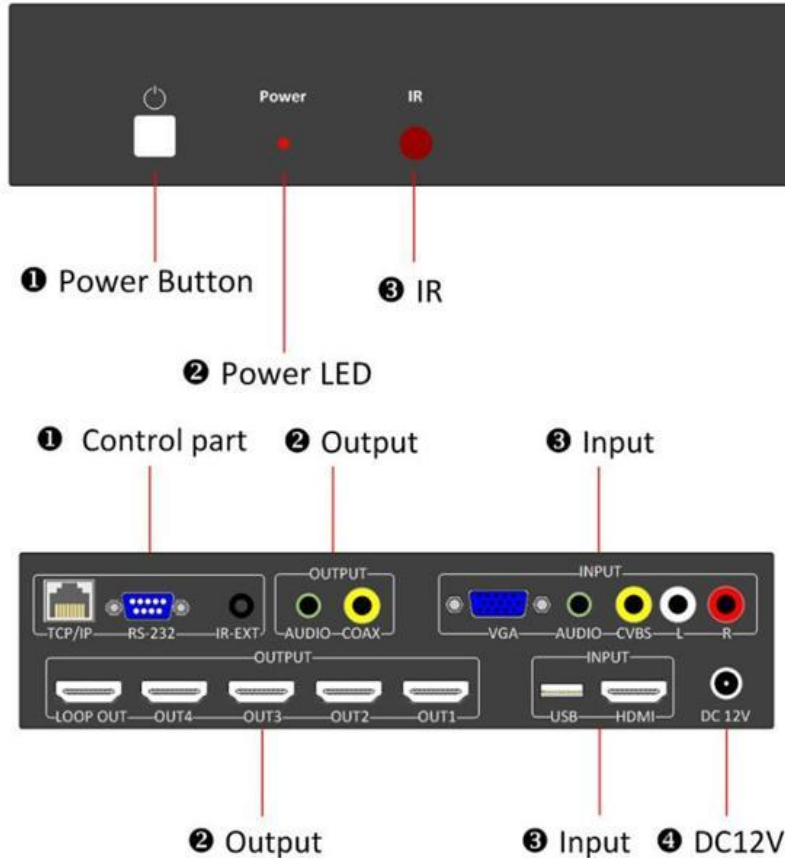

Front / Back View and IR Remote Control

① Press this button to power on the VW-815 or set it to standby mode.

② Press this button for rotate 90° screen, only for 1x2, 1x3, 1x4 modes.

③ Input Sources select button.

④ **AUTO** button for VGA input auto adjustment;
ZOOM button for all input sources zoom in and zoom out. The other buttons for USB input source control function.

⑤ Buttons for Audio output volume adjustment function, (include HDMI, Coaxial and analog audio output).

⑥ Video-Wall mode selection: such as 2x2 mode, press “H” towards “2”, then press “V” towards “2”.

⑦ Bezel correction: set the bezel size of the images in zoom-in model, to make the whole image looks coherently.

⑧ Output resolution selection.