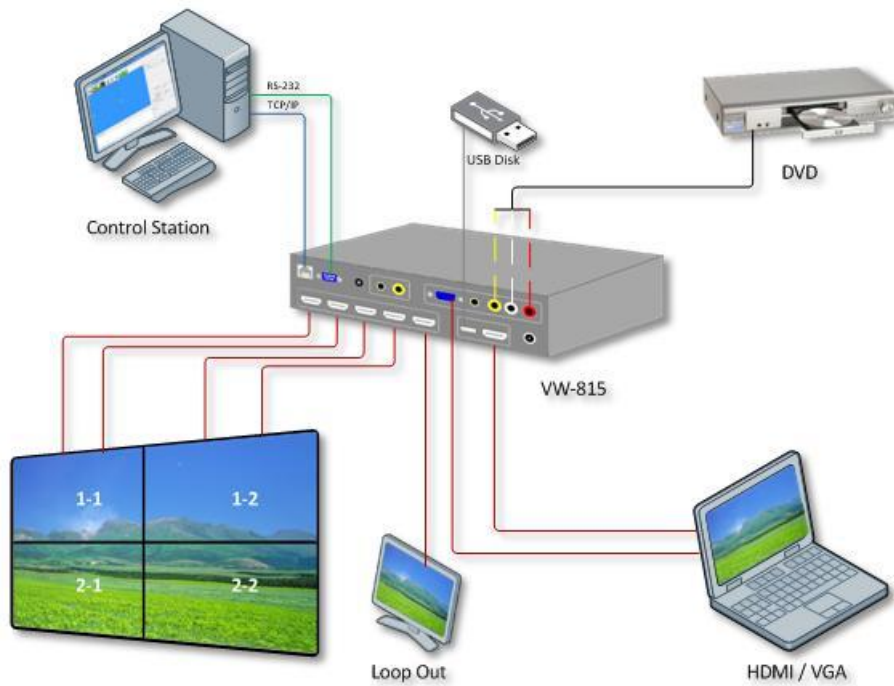

Connection Diagram

One VW-815, Support 1x2, 1x3, 1x4, 2x1, 3x1, 4x1, 2x2 Mode