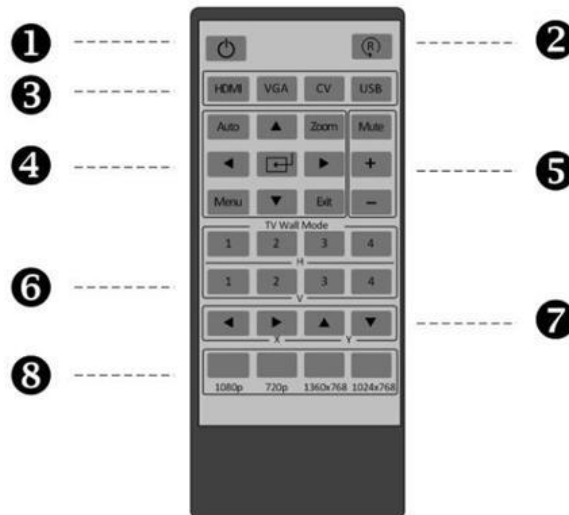

Front / Back View and IR Remote Control

① Press this button to power on the VW-815 or set it to standby mode.

② Press this button for rotate 90° screen, only for 1x2, 1x3, 1x4 modes.

③ Input Sources select button.

④ **AUTO** button for VGA input auto adjustment;
ZOOM button for all input sources zoom in and zoom out. The other buttons for USB input source control function.

⑤ Buttons for Audio output volume adjustment function, (include HDMI, Coaxial and analog audio output).

⑥ Video-Wall mode selection: such as 2x2 mode, press “H” towards “2”, then press “V” towards “2”.

⑦ Bezel correction: set the bezel size of the images in zoom-in model, to make the whole image looks coherently.

⑧ Output resolution selection.