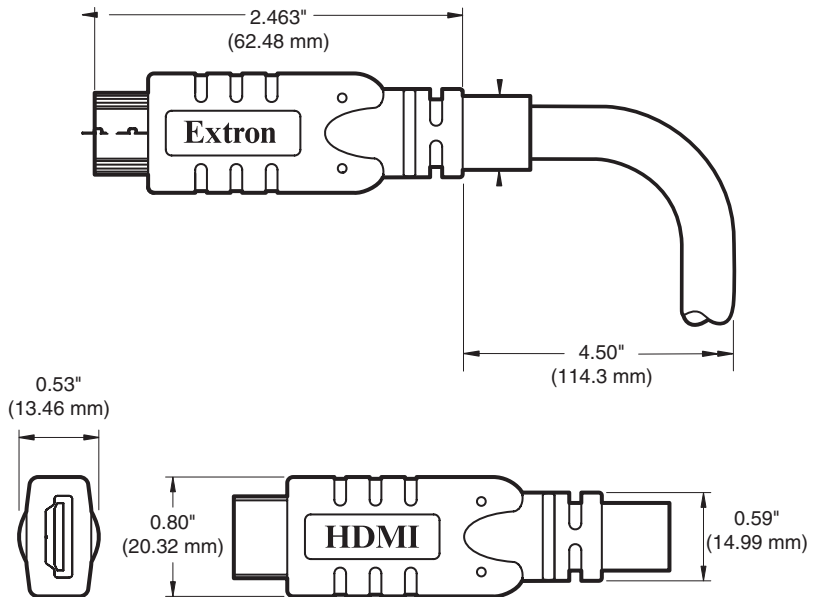

# Specifications • HDMI M-M Pro Cables (Continued)

Skew

25' (7.6 m) and longer	
Intrapair .....	≤112 ps per 8 m
Interpair .....	≤1.78 ns per 8 m

## General – physical characteristics

Connector type.....	1 male type A HDMI to 1 male type A HDMI
Contacts.....	Gold plated
Material	
25' (7.6 m) and longer .....	Conductors: tinned copper Drain wire: tinned copper Shielding: aluminum/Mylar® and tinned copper braid Jacket: PVC
Conductor gauge	
25' (7.6 m) and longer .....	Conductors and drain wire: 22 AWG
Connector dimensions .....	2.46" L* x 0.80" W x 0.60" thick (62.5 mm L* x 20.3 mm W x 15.0 mm thick) *Length includes plug.
25' (7.6 m) and longer	
Cable outer diameter .....	0.47" (12.0 mm)
Bend radius .....	4.50" (114.3 mm)

### HDMI-M-M Pro 25' (7.6 m) - 200' (61.0 m) Lengths

**NOTE:** Dimensions given above exclude the cable length.

Regulatory compliance .....	Cable: UL Listed as type CM, CSA FT-1
Temperature rating.....	Minimum: -25 °C Maximum: 75 °C
Warranty .....	Limited Lifetime Performance