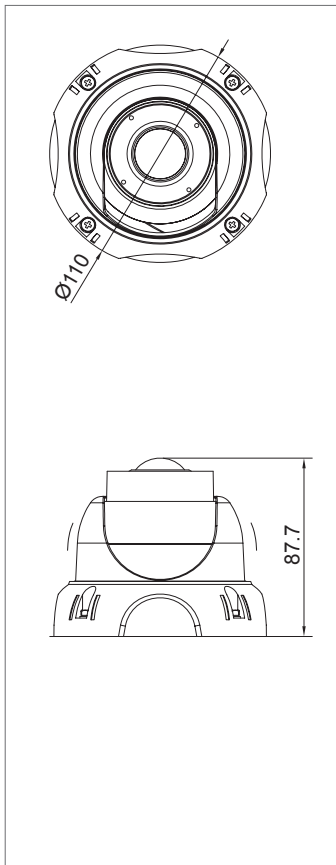

Ultra Wide Angle / Panoramic Camera

HS-AHD-D025C4

Product Features

- Wide-angle lens 1.38mm
- Panoramic view covering all angles
- Lens angle : 120° ~180° -Adjustment at every increment of 5 degrees
- Replace dual lens
- Support CoC
- Saves the hassle of tampering with cables
- Vertical viewing angle(MAX) : 110°
- Multiple screen display
- Sony Sensor
- Pan(left or right) position setting at 140°

Dimension (mm)

Specifications

Model	HS-AHD-D025C4
Solution	1/2.8" SONY CMOS : 2.0 Mega
Resolution	1920(H) x 1080(V)
Video Output	AHD
S/N Ratio	50 dB 以上
Min. Illumination	0.01Lux
Lens	1.38mm / F2.0
Camera Control	CoC
Electronic Shutter	Auto 1/60 (1/50) ~ 1/50,000 sec / FLK
IR Distance	-
Horizontal Viewing Angle	120° ~180°
Translation / Tilt Rotation	0° ~140° / 0° ~ 75° / 0° ~355°
Power Source	DC12V ± 10% / 1A
Operating Temperature	-10° C ~ 50° C (14° F ~ 122° F)
Dimension (mm)	88 x Ø 110
Ingress Protection	IP66