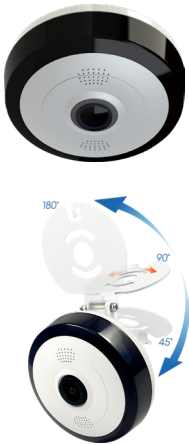

# Ultra Wide Angle / Panoramic Camera

## HS-D067DM

### Product Features

- Wide-angle lens 1.38mm
- Panoramic view covering all angles
- Lens angle : 120° ~180° . Adjustment at every increment of 10 degrees
- Replace dual lens
- Support CoC
- Sony Starlight Sensor
- Built in MIC
- Support tilt position setting
- Adjustable metal bracket

### Specifications

Model	HS-D067DM
Solution	1/2.8" SONY CMOS : 2.0 Mega
Resolution	1920(H) x 1080(V)
Video Output	TVI
S/N Ratio	More than 50 dB
Min. Illumination	0.01Lux
Lens	1.38mm / F2.0
Camera Control	CoC
Electronic Shutter	Auto 1/60 (1/50) ~ 1/50,000 sec
IR Distance	10M
Horizontal Viewing Angle	120° ~180°
Translation / Tilt Rotation	0° ~140° / 0° ~ 75° / ± 30°
Audio Out	RCA Out
Power Source	DC12V ± 10% / 1A
Operating Temperature	-10° C ~ 50° C (14° F ~ 122° F)
Dimension (mm)	Φ 78.9 x 50.7
Ingress Protection	-