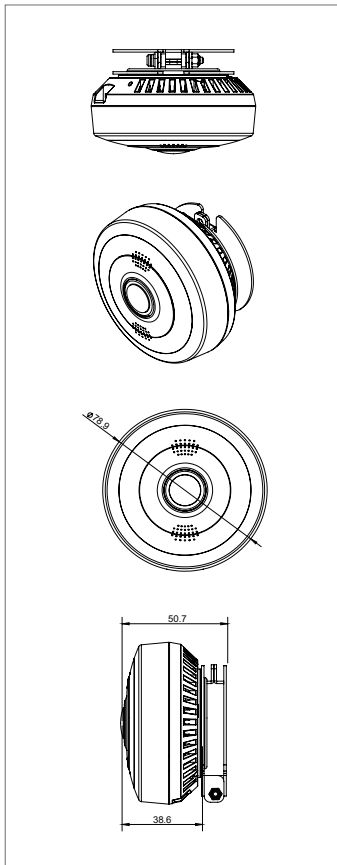

### Product Features

- Wide-angle lens 1.38mm
- Panoramic view covering all angles
- Lens angle : 120° ~180° . Adjustment at every increment of 10 degrees
- Replace dual lens
- Support CoC
- Sony Starlight Sensor
- Built in MIC
- Support tilt position setting
- Adjustable metal bracket

### Dimension (mm)

### Specifications

Model	HS-D067DM
Solution	1/2.8" SONY CMOS : 2.0 Mega
Resolution	1920(H) x 1080(V)
Video Output	TVI
S/N Ratio	More than 50 dB
Min. Illumination	0.01Lux
Lens	1.38mm / F2.0
Camera Control	CoC
Electronic Shutter	Auto 1/60 (1/50) ~ 1/50,000 sec
IR Distance	10M
Horizontal Viewing Angle	120° ~180°
Translation / Tilt Rotation	0° ~140° / 0° ~ 75° / ± 30°
Audio Out	RCA Out
Power Source	DC12V ± 10% / 1A
Operating Temperature	-10° C ~ 50° C (14° F ~ 122° F)
Dimension (mm)	Φ 78.9 x 50.7
Ingress Protection	-