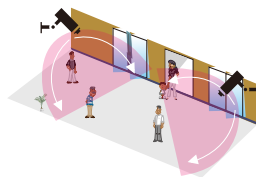

Specifications

Model	HS-D067DM
Solution	1/2.8" SONY CMOS : 2.0 Mega
Resolution	1920(H) x 1080(V)
Video Output	TVI
S/N Ratio	More than 50 dB
Min. Illumination	0.01Lux
Lens	1.38mm / F2.0
Camera Control	CoC
Electronic Shutter	Auto 1/60 (1/50) ~ 1/50,000 sec
IR Distance	10M
Horizontal Viewing Angle	120° ~180°
Translation / Tilt Rotation	0° ~140° / 0° ~ 75° / ± 30°
Audio Out	RCA Out
Power Source	DC12V ± 10% / 1A
Operating Temperature	-10° C ~ 50° C (14° F ~ 122° F)
Dimension (mm)	Φ 78.9 x 50.7
Ingress Protection	-

◆ Traditional
H:100°
V:70°