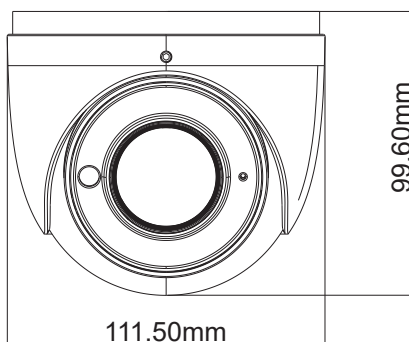

IP CAMERA

HS-D070TQ-H

- H.265 / H.264
- 2MP (1920 × 1080)
- 30 ~ 50 M IR night view distance
- 3 DNR, DWDR, HLC, BLC, Digital Defog
- ICR auto switch, true day / night
- Built-in micro SD card slot, up to 128GB
- Support ROI coding
- Support three streams
- IP67 ingress protection
- Intelligent analytics: Exception, Line Crossing, Intrusion

RoHS CE FC

HS-D070TQ-H

Camera	
Image Sensor	1 / 2.8 " CMOS
Image Size	1920 × 1080
Electronic Shutter	1 s ~ 1 / 100,000 s
Min. Illumination	0.0035 lux @F1.2,AGC ON; 0 lux with IR 0.009 lux @F1.6,AGC ON; 0 lux with IR
Lens	VF 2.8 ~ 12 mm @F1.4
FOV	Horizontal: 88° ~ 34.8° Vertical: 57° ~ 20° Diagonal: 96° ~ 39.6°
IR Distance	30 ~ 50 M
WDR	Digital WDR
Day & Night	ICR auto switch
BLC	YES
HLC	YES
Digital Defog	YES
Digital DNR	3 DNR
Image	
Video Compression	H.265 / H.264
H.265 Compression Standard	Main Profile @Leve4.1 High Tier
Resolution	1080P (1920 × 1080), 720P (1280 × 720), D1, CIF, 480 × 240
Main Stream (S1)	1080P / 720P @30fps
Sub Stream (S2)	D1 / CIF @30fps
Third Stream (S3)	D1 / CIF / 480 × 240 @30fps
Bit Rate	64 Kbps ~ 4 Mbps
Bit Rate Type	VBR / CBR
Image Settings	ROI, Saturation, Brightness, Chroma, Contrast, Wide Dynamic, Sharpen,NR,etc. adjustable through client software or web browser
ROI	Each ROI to be configured separately
Audio	
Audio Compression	G.711A / U
Two-way audio	-
Interfaces	
Network	RJ45
Video Output	-
Audio line in	Built-in MIC× 1
Audio line out	-
Alarm Input	-
Alarm Output	-
Storage	
SD card	Built-in micro SD card slot; up to 128GB
Network remote storage	YES
Hardware Reset	YES