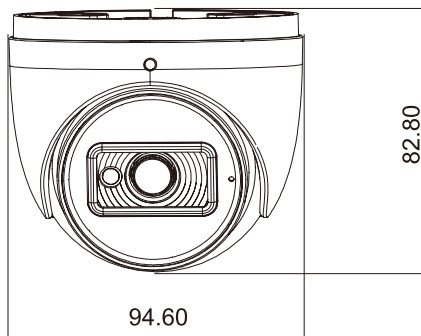

# IP CAMERA HS-D071TQ-D

- H.265 / H.264
- 2MP ( 1920 × 1080 )
- 20 ~ 30 M IR night view distance
- 3 DNR, DWDR, HLC, BLC, Digital Defog
- ICR auto switch, true day / night
- Built-in micro SD card slot, up to 128GB
- Support ROI coding
- Support three streams
- IP67 ingress protection
- Intelligent analytics: Exception, Line Crossing, Intrusion

## HS-D071TQ-D

Camera	
Image Sensor	1 / 2.8 " CMOS
Image Size	1920 × 1080
Electronic Shutter	1 s ~ 1 / 100,000 s
Min. Illumination	0.0035 lux @F1.2,AGC ON; 0 lux with IR 0.009 lux @F1.6,AGC ON; 0 lux with IR
Lens	Board 2.8 mm @F1.6
FOV	Horizontal: 105.4° ; Vertical: 72.9° ; Diagonal:112.8°
IR Distance	20 ~ 30 M
WDR	Digital WDR
Day & Night	ICR auto switch
BLC	YES
HLC	YES
Digital Defog	YES
Digital DNR	3 DNR
Image	
Video Compression	H.265 / H.264
H.265 Compression Standard	Main Profile @Leve4.1 High Tier
Resolution	1080P ( 1920 × 1080 ), 720P ( 1280 × 720 ), D1, CIF, 480 × 240
Main Stream (S1)	1080P / 720P @30fps
Sub Stream (S2)	D1 / CIF @30fps
Third Stream (S3)	D1 / CIF / 480 × 240 @30fps
Bit Rate	64 Kbps ~ 4 Mbps
Bit Rate Type	VBR / CBR
Image Settings	ROI, Saturation, Brightness, Chroma, Contrast, Wide Dynamic, Sharpen,NR,etc. adjustable through client software or web browser
ROI	Each ROI to be configured separately
Audio	
Audio Compression	G.711A / U
Two-way audio	-
Interfaces	
Network	RJ45
Video Output	-
Audio line in	Built-in MIC× 1
Audio line out	-
Alarm Input	-
Alarm Output	-
Storage	
SD card	Built-in micro SD card slot; up to 128GB
Network remote storage	YES
Hardware Reset	YES