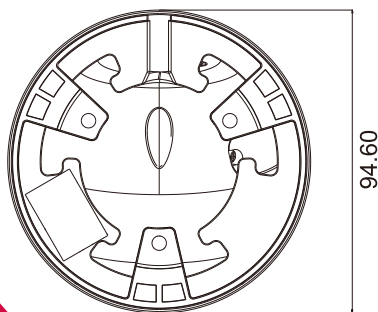

# IP CAMERA HS-D071TQ-D

- H.265 / H.264
- 2MP ( 1920 × 1080 )
- 20 ~ 30 M IR night view distance
- 3 DNR, DWDR, HLC, BLC, Digital Defog
- ICR auto switch, true day / night
- Built-in micro SD card slot, up to 128GB
- Support ROI coding
- Support three streams
- IP67 ingress protection
- Intelligent analytics: Exception, Line Crossing, Intrusion

## HS-D071TQ-D

Camera	
Image Sensor	1 / 2.8 " CMOS
Image Size	1920 × 1080
Electronic Shutter	1 s ~ 1 / 100,000 s
Min. Illumination	0.0035 lux @F1.2,AGC ON; 0 lux with IR 0.009 lux @F1.6,AGC ON; 0 lux with IR
Lens	Board 2.8 mm @F1.6
FOV	Horizontal: 105.4° ; Vertical: 72.9° ; Diagonal:112.8°
IR Distance	20 ~ 30 M
WDR	Digital WDR
Day & Night	ICR auto switch
BLC	YES
HLC	YES
Digital Defog	YES
Digital DNR	3 DNR
Image	
Video Compression	H.265 / H.264
H.265 Compression Standard	Main Profile @Leve4.1 High Tier
Resolution	1080P ( 1920 × 1080 ), 720P ( 1280 × 720 ), D1, CIF, 480 × 240
Main Stream (S1)	1080P / 720P @30fps
Sub Stream (S2)	D1 / CIF @30fps
Third Stream (S3)	D1 / CIF / 480 × 240 @30fps
Bit Rate	64 Kbps ~ 4 Mbps
Bit Rate Type	VBR / CBR
Image Settings	ROI, Saturation, Brightness, Chroma, Contrast, Wide Dynamic, Sharpen,NR,etc. adjustable through client software or web browser
ROI	Each ROI to be configured separately
Audio	
Audio Compression	G.711A / U
Two-way audio	-
Interfaces	
Network	RJ45
Video Output	-
Audio line in	Built-in MIC× 1
Audio line out	-
Alarm Input	-
Alarm Output	-
Storage	
SD card	Built-in micro SD card slot; up to 128GB
Network remote storage	YES
Hardware Reset	YES