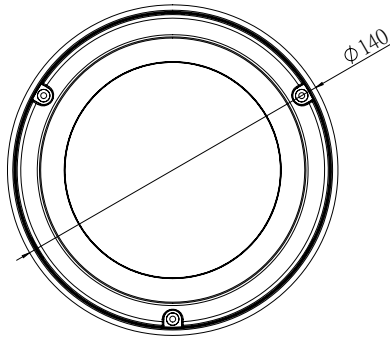

# IP CAMERA HS-D102KD-G

- H.265 / H.264
- 5MP ( 2592 × 1944 )
- 30 M IR night view distance
- 3 DNR, Digital WDR, Digital Defog
- ICR auto switch, true day / night
- Built-in micro SD card slot, up to 128GB
- Support ROI coding
- IP68 ingress protection

## HS-D102KD-G

Camera	
Image Sensor	1 / 2.8 " CMOS
Image Size	2592× 1944
Electronic Shutter	1 / 10 s ~ 1 / 10,000 s
Min. Illumination	0.01 lux @F1.3, AGC ON; 0 lux with IR
Lens	EVF 2.8 ~ 12 mm @F1.3
Horizontal view Angle	109° ~ 30°
IR Distance	30 M
Day & Night	ICR auto switch
WDR	YES
BLC	YES
HLC	YES
Digital Defog	YES
Digital DNR	3 DNR
Image	
Video Compression	H.265 / H.264
H.265 Compression Standard	Main Profile
Resolution	5MP ( 2592 × 1944 ), 720P ( 960 × 720 ), 480P ( 640 × 480 )
Main Stream (S1)	5MP @30fps
Sub Stream (S2)	720P @30fps
Third Stream (S3)	480P @30fps
Bit Rate	64 Kbps ~ 8 Mbps
Bit Rate Type	VBR / CBR
Image Settings	White Balance, Exposure Time, Hue, Mirror, Flip, Saturation, Brightness, Contrast, Wide Dynamic, Sharpen,DNR,AE,AWB etc. adjustable through client software or web browser
ROI	YES
Audio	
Audio Compression	G.711U
Two-way audio	YES
Interfaces	
Network	RJ45
Video Output	-
Audio line in	1 CH
Audio line out	1 CH
Alarm Input	1 CH
Alarm Output	1 CH