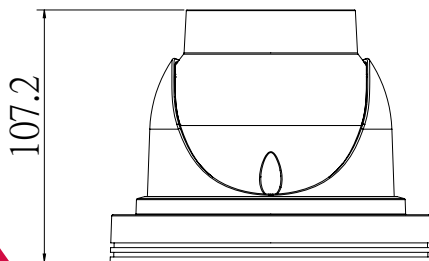

IP CAMERA HS-D106KD-G

- H.265 / H.264
- 5MP (2592 × 1944)
- 30 M IR night view distance
- 3 DNR, Digital WDR, Digital Defog
- ICR auto switch, true day / night
- Built-in micro SD card slot, up to 128GB
- Support ROI coding
- IP68 ingress protection

RoHS CE FC

HS-D106KD-G

Camera	
Image Sensor	1 / 2.8 " CMOS
Image Size	2592× 1944
Electronic Shutter	1 / 10 s ~ 1 / 10,000 s
Min. Illumination	0.01 lux @F1.3, AGC ON; 0 lux with IR
Lens	EVF 2.8 ~ 12 mm @F1.3
Horizontal view Angle	97° ~ 30°
IR Distance	30 M
Day & Night	ICR auto switch
WDR	YES
BLC	YES
HLC	YES
Digital Defog	YES
Digital DNR	3 DNR
Image	
Video Compression	H.265 / H.264
H.265 Compression Standard	Main Profile
Resolution	5MP (2592 × 1944), 720P (960 × 720), 480P (640 × 480)
Main Stream (S1)	5MP @30fps
Sub Stream (S2)	720P @30fps
Third Stream (S3)	480P @30fps
Bit Rate	64 Kbps ~ 8 Mbps
Bit Rate Type	VBR / CBR
Image Settings	White Balance, Exposure Time, Hue, Mirror, Flip, Saturation, Brightness, Contrast, Wide Dynamic, Sharpen,DNR,AE,AWB etc. adjustable through client software or web browser
ROI	YES
Audio	
Audio Compression	G.711U
Two-way audio	YES
Interfaces	
Network	RJ45
Video Output	-
Audio line in	1 CH
Audio line out	1 CH
Alarm Input	1 CH
Alarm Output	1 CH