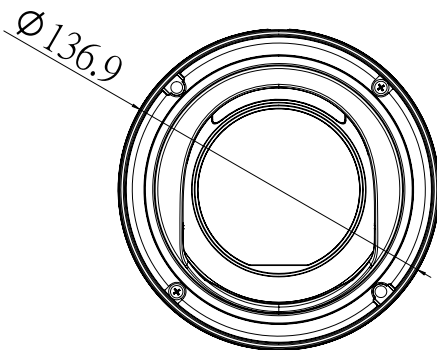

IP CAMERA HS-D106KD-G

- H.265 / H.264
- 5MP (2592 × 1944)
- 30 M IR night view distance
- 3 DNR, Digital WDR, Digital Defog
- ICR auto switch, true day / night
- Built-in micro SD card slot, up to 128GB
- Support ROI coding
- IP68 ingress protection

RoHS CE FC

HS-D106KD-G

Camera	
Image Sensor	1 / 2.8 " CMOS
Image Size	2592× 1944
Electronic Shutter	1 / 10 s ~ 1 / 10,000 s
Min. Illumination	0.01 lux @F1.3, AGC ON; 0 lux with IR
Lens	EVF 2.8 ~ 12 mm @F1.3
Horizontal view Angle	97° ~ 30°
IR Distance	30 M
Day & Night	ICR auto switch
WDR	YES
BLC	YES
HLC	YES
Digital Defog	YES
Digital DNR	3 DNR
Image	
Video Compression	H.265 / H.264
H.265 Compression Standard	Main Profile
Resolution	5MP (2592 × 1944), 720P (960 × 720), 480P (640 × 480)
Main Stream (S1)	5MP @30fps
Sub Stream (S2)	720P @30fps
Third Stream (S3)	480P @30fps
Bit Rate	64 Kbps ~ 8 Mbps
Bit Rate Type	VBR / CBR
Image Settings	White Balance, Exposure Time, Hue, Mirror, Flip, Saturation, Brightness, Contrast, Wide Dynamic, Sharpen,DNR,AE,AWB etc. adjustable through client software or web browser
ROI	YES
Audio	
Audio Compression	G.711U
Two-way audio	YES
Interfaces	
Network	RJ45
Video Output	-
Audio line in	1 CH
Audio line out	1 CH
Alarm Input	1 CH
Alarm Output	1 CH