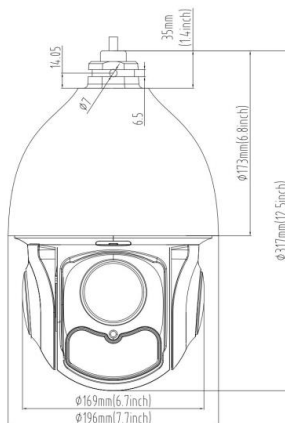

IP CAMERA HS-D116TA

- H.265+ / H.265 / H.264+ / H.264 / MJPEG
- 4MP (2560 × 1440), 25X optical zoom
- 100M IR distance
- 3 DNR,DWDR, HLC, BLC, Digital Defog, Smart IR
- ICR auto switch, true day / night
- Built-in micro SD card slot, up to 256GB
- Support PoE++
- IP66 ingress protection
- TVS 6KV lightning protection, surge protection and voltage transient protection
- Intelligent analytics: abnormal video signal detection, line crossing detection, region intrusion detection, face detection, face capture