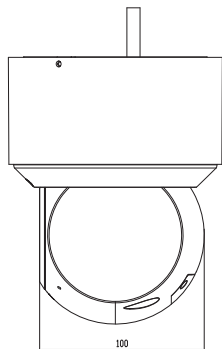

# IP CAMERA HS-D121TB

- Smart H.265+ / H.265 / H.264+ / H.264 / MJPEG
- 4MP ( 2560 × 1440 ), 4X optical zoom
- 50m IR distance
- Starlight
- 3D DNR, TWDR, HLC, BLC, Smart IR
- ICR auto switch, true day / night
- Built-in micro SD card slot, up to 256GB
- IP66 & IK10 ingress protection