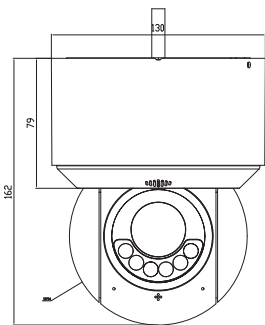

# IP CAMERA HS-D121TB

- Smart H.265+ / H.265 / H.264+ / H.264 / MJPEG
- 4MP ( 2560 × 1440 ), 4X optical zoom
- 50m IR distance
- Starlight
- 3D DNR, TWDR, HLC, BLC, Smart IR
- ICR auto switch, true day / night
- Built-in micro SD card slot, up to 256GB
- IP66 & IK10 ingress protection