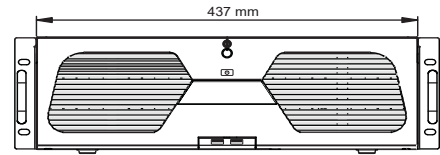

# HS-NBB360

Caution : IVS playback must work with certain model IPC.

System	
Compression	H.265 / H.264
Operating System	Embedded Linux
Video	
Network Input	128CH
Network Access Bandwidth	384Mbps
Network Access Format	8MP / 5MP / 4MP / 3MP / 1080P / 960P / 720P@25 / 30fps
Output	HDMI × 2 : HDMI 1: 4K × 2K / 1920 × 1080 / 1280 × 1024 / 1024 × 768 HDMI 2: 1920 × 1080 / 1280 × 1024 VGA × 1 : 1920 × 1080 / 1280 × 1024
Audio	
Network Input	128 CH
2-way Audio	RCA × 1
Local Output	RCA × 1
Record	
Record Stream	Triple / Dual / single stream recording
Mode	Manual / timer / motion / sensor
Playback	
Simultaneous Playback	Max 16 CH
Search	Date & Time search / Event search
Function	Play / pause / FF / FB / digital zoom
Alarm	
Mode	Manual / sensor / motion / exception
Alarm Input ( IPC )	128 CH
Alarm Input ( NVR )	8 CH
Alarm Output ( IPC )	128CH
Alarm Output ( NVR )	4 CH
Triggering	Record / snap / preset / e-mail / APP push message

External Interface	
Network Interface	RJ45 10 / 100 / 1000 Mbps × 2
Serial Interface	RS485 × 2 (Keyboard x1, PTZ x1)
USB Interface	USB 2.0 × 2 ( front panel ) USB 3.0 × 1 ( rear panel )
Network	
Protocol	TCP / IP / PPPoE / DHCP / DNS / DDNS / UPnP / NTP / SMTP / RTSP / ONVIF
Network-Function	Support licensed CMS(100CH) / EMAP / IE
Web Client	Max 20 users online
Client Application	Display / Playback / Backup / DVR control / PTZ Control
Storage	
SATA	16 ( Hot Swapping HDD )
e-SATA	1
Capacity	Max 10TB/Each
RAID	0 / 1 / 5 / 6 / 10
Backup	
Local Backup	USB disk / USB mobile HDD ( limited )
Network Backup	Yes
Mobile Device	
Operating System	iOS / Android
Others	
Power Supply	ATX ( AC 110V / 240V )
Consumption	≤ 30W ( without HDD )
Dimensions	437 × 483 × 143 ( W × D × H ) mm
Operating Temperature	-10 ~ 50 °C
Operating Humidity	10% ~ 90% humidity
Weight	10.326 KG