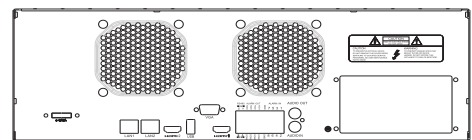

# HS-NBB360

Caution : IVS playback must work with certain model IPC.

System	
Compression	H.265 / H.264
Operating System	Embedded Linux
Video	
Network Input	128CH
Network Access Bandwidth	384Mbps
Network Access Format	8MP / 5MP / 4MP / 3MP / 1080P / 960P / 720P@25 / 30fps
Output	HDMI × 2 : HDMI 1: 4K × 2K / 1920 × 1080 / 1280 × 1024 / 1024 × 768 HDMI 2: 1920 × 1080 / 1280 × 1024 VGA × 1 : 1920 × 1080 / 1280 × 1024
Audio	
Network Input	128 CH
2-way Audio	RCA × 1
Local Output	RCA × 1
Record	
Record Stream	Triple / Dual / single stream recording
Mode	Manual / timer / motion / sensor
Playback	
Simultaneous Playback	Max 16 CH
Search	Date & Time search / Event search
Function	Play / pause / FF / FB / digital zoom
Alarm	
Mode	Manual / sensor / motion / exception
Alarm Input ( IPC )	128 CH
Alarm Input ( NVR )	8 CH
Alarm Output ( IPC )	128CH
Alarm Output ( NVR )	4 CH
Triggering	Record / snap / preset / e-mail / APP push message