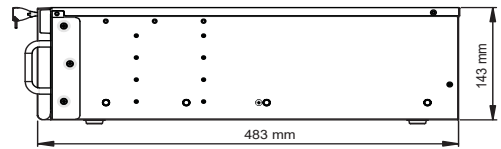

# HS-NBB360

Caution : IVS playback must work with certain model IPC.

System	
Compression	H.265 / H.264
Operating System	Embedded Linux
Video	
Network Input	128CH
Network Access Bandwidth	384Mbps
Network Access Format	8MP / 5MP / 4MP / 3MP / 1080P / 960P / 720P@25 / 30fps
Output	HDMI × 2 : HDMI 1: 4K × 2K / 1920 × 1080 / 1280 × 1024 / 1024 × 768 HDMI 2: 1920 × 1080 / 1280 × 1024 VGA × 1 : 1920 × 1080 / 1280 × 1024
Audio	
Network Input	128 CH
2-way Audio	RCA × 1
Local Output	RCA × 1
Record	
Record Stream	Triple / Dual / single stream recording
Mode	Manual / timer / motion / sensor
Playback	
Simultaneous Playback	Max 16 CH
Search	Date & Time search / Event search
Function	Play / pause / FF / FB / digital zoom
Alarm	
Mode	Manual / sensor / motion / exception
Alarm Input ( IPC )	128 CH
Alarm Input ( NVR )	8 CH
Alarm Output ( IPC )	128CH
Alarm Output ( NVR )	4 CH
Triggering	Record / snap / preset / e-mail / APP push message

External Interface	
Network Interface	RJ45 10 / 100 / 1000 Mbps × 2
Serial Interface	RS485 × 2 (Keyboard x1, PTZ x1)
USB Interface	USB 2.0 × 2 ( front panel ) USB 3.0 × 1 ( rear panel )
Network	
Protocol	TCP / IP / PPPoE / DHCP / DNS / DDNS / UPnP / NTP / SMTP / RTSP / ONVIF
Network-Function	Support licensed CMS(100CH) / EMAP / IE
Web Client	Max 20 users online
Client Application	Display / Playback / Backup / DVR control / PTZ Control
Storage	
SATA	16 ( Hot Swapping HDD )
e-SATA	1
Capacity	Max 10TB/Each
RAID	0 / 1 / 5 / 6 / 10
Backup	
Local Backup	USB disk / USB mobile HDD ( limited )
Network Backup	Yes
Mobile Device	
Operating System	iOS / Android
Others	
Power Supply	ATX ( AC 110V / 240V )
Consumption	≤ 30W ( without HDD )
Dimensions	437 × 483 × 143 ( W × D × H ) mm
Operating Temperature	-10 ~ 50 °C
Operating Humidity	10% ~ 90% humidity
Weight	10.326 KG