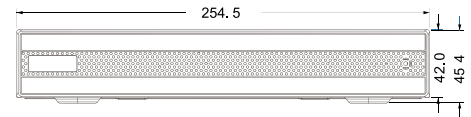

RoHS **CE** **FC**

HS-NK431F

System	
Compression	H.265S / H.265+ / H.265 / H.264
Operating System	Embedded Linux
Video	
Network Input	4 CH
Network Access Format	6MP / 5MP / 4MP / 3MP / 1080P / 960P / 720P / 960H / D1 / CIF
Output	HDMI × 1: 1920 × 1080 / 1280 × 1024 / 1024 × 768 VGA × 1: 1920 × 1080 / 1280 × 1024 / 1024 × 768
Audio	
Network Input	4 CH IPC audio input
2-way Audio	-
Local Output	-
Audio Compression	G.711 A / U
Record	
Record Stream	Dual / Single Stream recording
Mode	Manual / sensor / motion / smart events
Playback	
Simultaneous Playback	Max 4 CH
Search	Time slice / time / event / tag search / smart search
Smart Search	Highlighted color : record in certain time Different colors : different record events
Function	Play / pause / FF / FB / digital zoom
Alarm	
Mode	Manual / sensor / motion / exception / smart events
Alarm Input (IPC)	4 CH
Alarm Input (NVR)	-
Alarm Output (IPC)	4 CH
Alarm Output (NVR)	-
Triggering	Record / snap / preset / e-mail

Smart Recognition	
Face Detection Channel	4CH
Face Comparison	No
Plate Recognition	YES
Video Structure Analysis	Human / Vehicle Classification
Other Function	Supports fisheye dewarping via Web Client or mobile AP
External Interface	
Network Interface	RJ45 100 Mbps × 1
USB Interface	USB 2.0 × 1 (front panel) USB 2.0 × 1 (rear panel)
Network	
Protocol	TCP / IP, PPPoE, DHCP, DNS, DDNS, UPnP, NTP, SMTP, HTTP, HTTPS, 802.1x, SNMP, RTSP, ONVIF, etc.
Incoming / Outgoing Bandwidth	40Mbps / 40Mbps
Web Client	Multiple users online (Max 10 users)
Client Application	Display / Playback / Backup / DVR control / PTZ Control
Storage	
SATA	1
e-SATA	-
Capacity	max 10TB per HDD
Backup	
Local Backup	USB disk / USB mobile HDD (limited)
Network Backup	Yes
Mobile Device	
Operating System	iOS / Android
Others	
Power Supply	DC12V / 1.5A
Consumption	≤ 6W (without HDD)
Dimensions (mm)	255 × 222 × 45 (W × D × H)
Operating Temperature	-10 ~ 50 °C
Operating Humidity	10% ~ 90% humidity
Weight (KG)	1.2