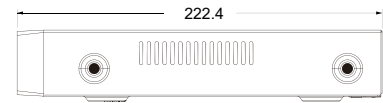

RoHS **CE** **FC**

HS-NK431F

System	
Compression	H.265S / H.265+ / H.265 / H.264
Operating System	Embedded Linux
Video	
Network Input	4 CH
Network Access Format	6MP / 5MP / 4MP / 3MP / 1080P / 960P / 720P / 960H / D1 / CIF
Output	HDMI × 1: 1920 × 1080 / 1280 × 1024 / 1024 × 768 VGA × 1: 1920 × 1080 / 1280 × 1024 / 1024 × 768
Audio	
Network Input	4 CH IPC audio input
2-way Audio	-
Local Output	-
Audio Compression	G.711 A / U
Record	
Record Stream	Dual / Single Stream recording
Mode	Manual / sensor / motion / smart events
Playback	
Simultaneous Playback	Max 4 CH
Search	Time slice / time / event / tag search / smart search
Smart Search	Highlighted color : record in certain time Different colors : different record events
Function	Play / pause / FF / FB / digital zoom
Alarm	
Mode	Manual / sensor / motion / exception / smart events
Alarm Input (IPC)	4 CH
Alarm Input (NVR)	-
Alarm Output (IPC)	4 CH
Alarm Output (NVR)	-
Triggering	Record / snap / preset / e-mail

Smart Recognition	
Face Detection Channel	4CH
Face Comparison	No
Plate Recognition	YES
Video Structure Analysis	Human / Vehicle Classification
Other Function	Supports fisheye dewarping via Web Client or mobile AP
External Interface	
Network Interface	RJ45 100 Mbps × 1
USB Interface	USB 2.0 × 1 (front panel) USB 2.0 × 1 (rear panel)
Network	
Protocol	TCP / IP, PPPoE, DHCP, DNS, DDNS, UPnP, NTP, SMTP, HTTP, HTTPS, 802.1x, SNMP, RTSP, ONVIF, etc.
Incoming / Outgoing Bandwidth	40Mbps / 40Mbps
Web Client	Multiple users online (Max 10 users)
Client Application	Display / Playback / Backup / DVR control / PTZ Control
Storage	
SATA	1
e-SATA	-
Capacity	max 10TB per HDD
Backup	
Local Backup	USB disk / USB mobile HDD (limited)
Network Backup	Yes
Mobile Device	
Operating System	iOS / Android
Others	
Power Supply	DC12V / 1.5A
Consumption	≤ 6W (without HDD)
Dimensions (mm)	255 × 222 × 45 (W × D × H)
Operating Temperature	-10 ~ 50 °C
Operating Humidity	10% ~ 90% humidity
Weight (KG)	1.2