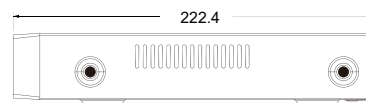

RoHS **CE** **FC**

HS-NK831F

System	
Compression	H.265S / H.265+ / H.265 / H.264
Operating System	Embedded Linux
Video	
Network Input	8 CH
Network Access Format	6MP / 5MP / 4MP / 3MP / 1080P / 960P / 720P / 960H / D1 / CIF
Output	HDMI × 1 : 1920 × 1080 / 1280 × 1024 / 1024 × 768 VGA × 1 : 1920 × 1080 / 1280 × 1024 / 1024 × 768
Audio	
Network Input	8 CH IPC audio input
2-way Audio	-
Local Output	-
Audio Compression	G.711 A / U
Record	
Record Stream	Dual / Single stream recording
Mode	Manual / sensor / motion / smart events
Playback	
Simultaneous Playback	Max 8 CH
Search	Time slice / time / event / tag search / smart search
Smart Search	Highlighted color : record in certain time Different colors : different record events
Function	Play / pause / FF / FB / digital zoom
Alarm	
Mode	Manual / sensor / motion / exception / smart events
Alarm Input (IPC)	8 CH
Alarm Input (NVR)	-
Alarm Output (IPC)	8 CH
Alarm Output (NVR)	-
Triggering	Record / snap / preset / e-mail