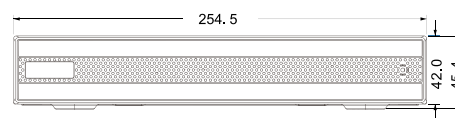

RoHS **CE** **FC**

HS-NK831F

System	
Compression	H.265S / H.265+ / H.265 / H.264
Operating System	Embedded Linux
Video	
Network Input	8 CH
Network Access Format	6MP / 5MP / 4MP / 3MP / 1080P / 960P / 720P / 960H / D1 / CIF
Output	HDMI × 1 : 1920 × 1080 / 1280 × 1024 / 1024 × 768 VGA × 1 : 1920 × 1080 / 1280 × 1024 / 1024 × 768
Audio	
Network Input	8 CH IPC audio input
2-way Audio	-
Local Output	-
Audio Compression	G.711 A / U
Record	
Record Stream	Dual / Single stream recording
Mode	Manual / sensor / motion / smart events
Playback	
Simultaneous Playback	Max 8 CH
Search	Time slice / time / event / tag search / smart search
Smart Search	Highlighted color : record in certain time Different colors : different record events
Function	Play / pause / FF / FB / digital zoom
Alarm	
Mode	Manual / sensor / motion / exception / smart events
Alarm Input (IPC)	8 CH
Alarm Input (NVR)	-
Alarm Output (IPC)	8 CH
Alarm Output (NVR)	-
Triggering	Record / snap / preset / e-mail

Smart Recognition	
Face Detection Channel	8 CH
Face Comparison	No
Plate Recognition	YES
Video Structure Analysis	Human / Vehicle Classification
Other Function	Supports fisheye dewarping via Web Client or mobile AP
External Interface	
Network Interface	RJ45 100 Mbps × 1
USB Interface	USB 2.0 × 1 (front panel) USB 2.0 × 1 (rear panel)
Network	
Protocol	TCP / IP, PPPoE, DHCP, DNS, DDNS, UPnP, NTP, SMTP, HTTP, HTTPS, 802.1x, SNMP, RTSP, ONVIF, etc.
Incoming / Outgoing Bandwidth	80 Mbps / 80 Mbps
Web Client	Multiple users online (Max 10 users)
Client Application	Display / Playback / Backup / DVR control / PTZ Control
Storage	
SATA	1
e-SATA	-
Capacity	max 10TB per HDD
Backup	
Local Backup	USB disk / USB mobile HDD (limited)
Network Backup	Yes
Mobile Device	
Operating System	iOS / Andriod
Others	
Power Supply	DC12V / 1.5A
Consumption	≤ 6W (without HDD)
Dimensions (mm)	255 × 222 × 45 (W × D × H)
Operating Temperature	-10 ~ 50 °C
Operating Humidity	10% ~ 90% humidity
Weight (KG)	1.2