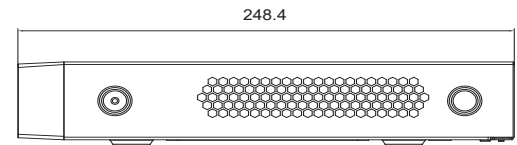

HS-PK4311

System	
Compression	H.265S / H.265+ / H.265 / H.264
Operating System	Embedded Linux
Video	
Network Input	4 CH
Network Access Format	8MP / 6MP / 5MP / 4MP / 3MP / 1080P / 1280 x 1024 / 960P / 720P / 960H / D1 / CIF
Output	HDMI × 1 : 4K × 2K / 1920 × 1080 / 1280 × 1024 / 1024 × 768 VGA × 1 : 1920 × 1080 / 1280 × 1024 / 1024 × 768
Audio	
Network Input	4 CH IPC audio input
2-way Audio	RCA × 1
Local Output	RCA × 1
Audio Compression	G.711 A / U
Record	
Record Stream	Dual stream recording
Mode	Manual / sensor / motion / smart events
Playback	
Simultaneous Playback	Max 4 CH
Search	Time slice / time / event / tag search / smart search
Smart Search	Highlighted color : record in certain time Different colors : different record events
Function	Play / pause / FF / FB / digital zoom
Alarm	
Mode	Manual / sensor / motion / exception / smart events
Alarm Input (IPC)	4 CH
Alarm Input (NVR)	-
Alarm Output (IPC)	4 CH
Alarm Output (NVR)	-
Triggering	Record / snap / preset / e-mail

External Interface	
Network Interface	RJ45 1000 Mbps × 1
PoE Port	RJ45 100 Mbps × 4 (≤ 48W)
PoE Standard	IEEE802.3AF/AT
USB Interface	USB 2.0 × 1 (front panel) USB 2.0 × 1 (rear panel)
Network	
Protocol	TCP / IP, PPPoE, DHCP, DNS, DDNS, UPnP, NTP, SMTP, HTTP, HTTPS, 802.1x, ONVIF, etc.
Incoming / Outgoing Bandwidth	40Mbps / 40Mbps
Web Client	Multiple users online (Max 10 users)
Client Application	Display / Playback / Backup / DVR control / PTZ Control
Storage	
SATA	1
e-SATA	-
Capacity	max 14TB per HDD
Backup	
Local Backup	USB disk / USB mobile HDD (limited)
Network Backup	Yes
Mobile Device	
Operating System	iOS / Andriod
Others	
Power Supply	DC48V / 1.25A
Consumption	≤ 10W (without HDD)
Dimensions	300 × 248.4 × 52.1 (W × D × H) mm
Operating Temperature	-10 ~ 50 °C
Operating Humidity	10% ~ 90% humidity
Weight	1.2 KG