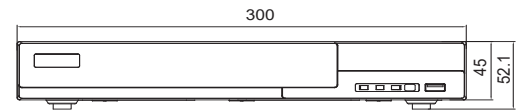

HS-PK4311

System	
Compression	H.265S / H.265+ / H.265 / H.264
Operating System	Embedded Linux
Video	
Network Input	4 CH
Network Access Format	8MP / 6MP / 5MP / 4MP / 3MP / 1080P / 1280 x 1024 / 960P / 720P / 960H / D1 / CIF
Output	HDMI × 1 : 4K × 2K / 1920 × 1080 / 1280 × 1024 / 1024 × 768 VGA × 1 : 1920 × 1080 / 1280 × 1024 / 1024 × 768
Audio	
Network Input	4 CH IPC audio input
2-way Audio	RCA × 1
Local Output	RCA × 1
Audio Compression	G.711 A / U
Record	
Record Stream	Dual stream recording
Mode	Manual / sensor / motion / smart events
Playback	
Simultaneous Playback	Max 4 CH
Search	Time slice / time / event / tag search / smart search
Smart Search	Highlighted color : record in certain time Different colors : different record events
Function	Play / pause / FF / FB / digital zoom
Alarm	
Mode	Manual / sensor / motion / exception / smart events
Alarm Input (IPC)	4 CH
Alarm Input (NVR)	-
Alarm Output (IPC)	4 CH
Alarm Output (NVR)	-
Triggering	Record / snap / preset / e-mail

External Interface	
Network Interface	RJ45 1000 Mbps × 1
PoE Port	RJ45 100 Mbps × 4 (≤ 48W)
PoE Standard	IEEE802.3AF/AT
USB Interface	USB 2.0 × 1 (front panel) USB 2.0 × 1 (rear panel)
Network	
Protocol	TCP / IP, PPPoE, DHCP, DNS, DDNS, UPnP, NTP, SMTP, HTTP, HTTPS, 802.1x, ONVIF, etc.
Incoming / Outgoing Bandwidth	40Mbps / 40Mbps
Web Client	Multiple users online (Max 10 users)
Client Application	Display / Playback / Backup / DVR control / PTZ Control
Storage	
SATA	1
e-SATA	-
Capacity	max 14TB per HDD
Backup	
Local Backup	USB disk / USB mobile HDD (limited)
Network Backup	Yes
Mobile Device	
Operating System	iOS / Andriod
Others	
Power Supply	DC48V / 1.25A
Consumption	≤ 10W (without HDD)
Dimensions	300 × 248.4 × 52.1 (W × D × H) mm
Operating Temperature	-10 ~ 50 °C
Operating Humidity	10% ~ 90% humidity
Weight	1.2 KG