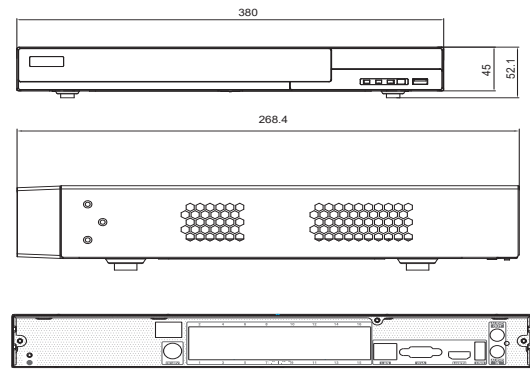

HS-PK6321

System	
Compression	H.265S / H.265+ / H.265 / H.264
Operating System	Embedded Linux
Video	
Network Input	16CH
Network Access Format	8MP / 6MP / 5MP / 4MP / 3MP / 1080P / 1280 x 1024 / 960P / 720P / 960H / D1 / CIF
Output	HDMI × 1 : 4K × 2K / 1920 × 1080 / 1280 × 1024 / 1024 × 768 VGA × 1 : 1920 × 1080 / 1280 × 1024 / 1024 × 768
Audio	
Network Input	16 CH IPC audio input
2-way Audio	RCA × 1
Local Output	RCA × 1
Audio Compression	G.711 A / U
Record	
Record Stream	Dual stream recording
Mode	Manual / timer / motion / sensor / smart events
Playback	
Simultaneous Playback	Max 16 CH
Search	Time slice / time / event / tag search / smart search
Function	Play / pause / FF / FB / digital zoom
Alarm	
Mode	Manual / sensor / motion / exception / smart events
Alarm Input (IPC)	16 CH
Alarm Input (NVR)	-
Alarm Output (IPC)	16 CH
Alarm Output (NVR)	-
Triggering	Record / snap / preset / e-mail

External Interface	
Network Interface	RJ45 1000 Mbps × 1
PoE Port	RJ45 100 Mbps × 16 (≤ 150W)
PoE Standard	IEEE802.3AF/AT
USB Interface	USB 2.0 × 1 (front panel) USB 2.0 × 1 (rear panel)
Network	
Protocol	TCP / IP, PPPoE, DHCP, DNS, DDNS, UPnP, NTP, SMTP, HTTP, HTTPS, 802.1x, RTSP, SNMP, ONVIF, etc.
Incoming / Outgoing Bandwidth	96Mbps / 96Mbps
Web Client	Multiple users online
Client Application	Display / Playback / Backup / DVR control / PTZ Control
Storage	
SATA	2
e-SATA	-
Capacity	max 14TB per HDD
Backup	
Local Backup	USB disk / USB mobile HDD (limited)
Network Backup	Yes
Mobile Device	
Operating System	iOS / Andriod
Others	
Power Supply	DC48V-55V/ 3.3A
Consumption	≤ 10W (without HDD)
Dimensions	380 × 268.4 × 52.1 (W × D × H) mm
Operating Temperature	-10 ~ 50 °C
Operating Humidity	10% ~ 90% humidity
Weight	1.5 KG